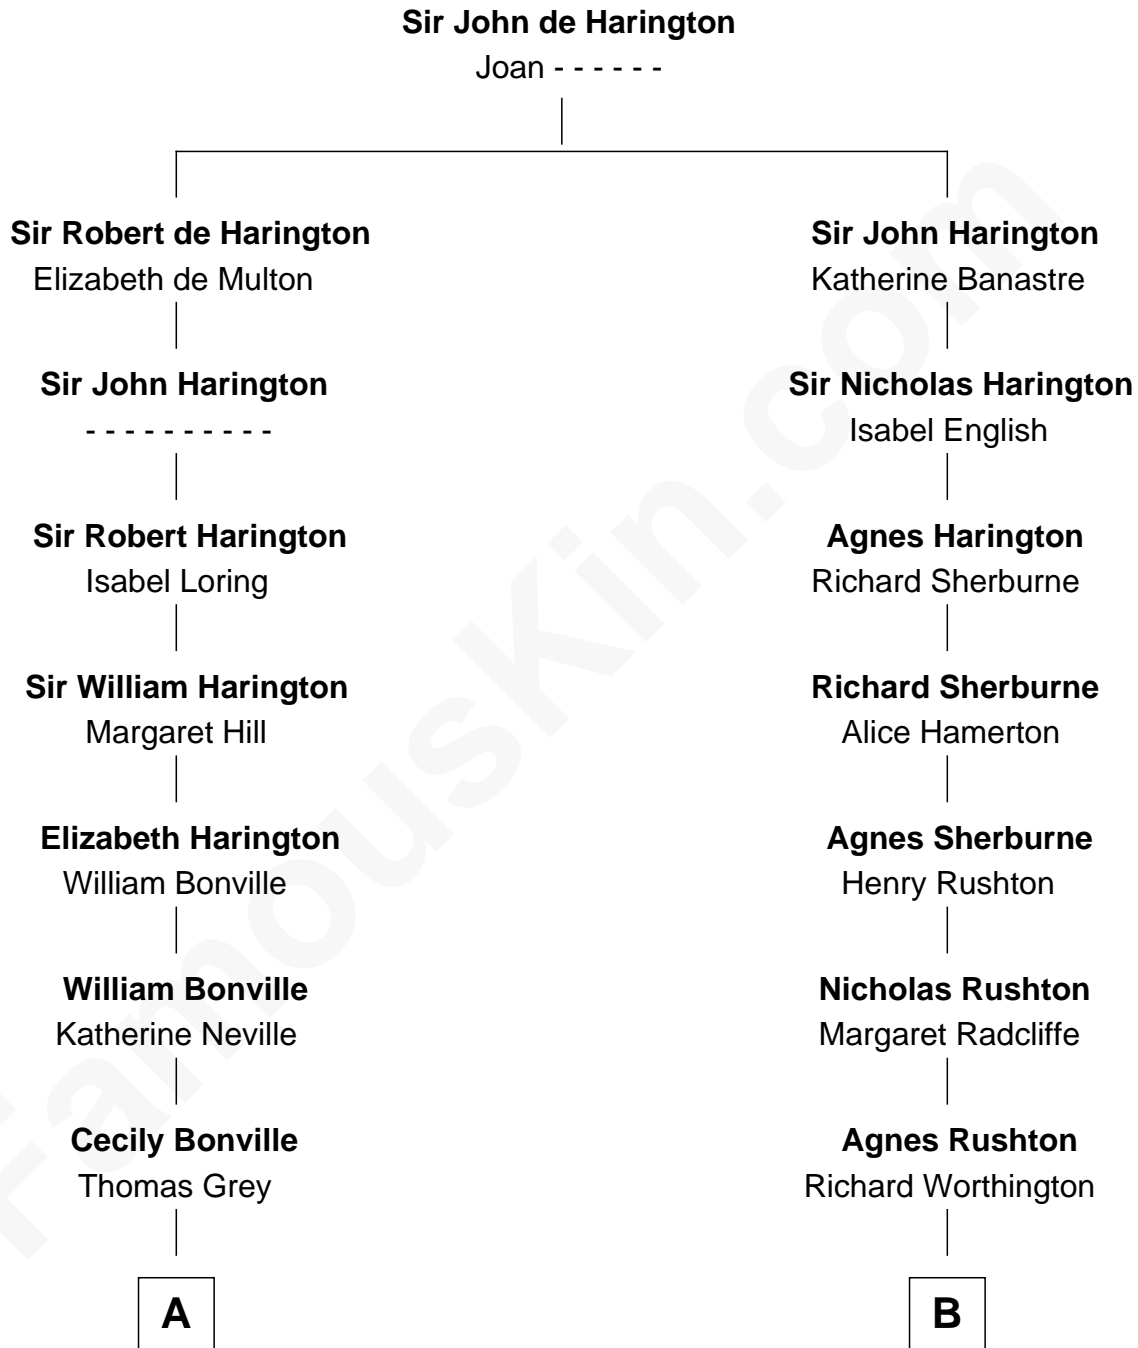

FamousKin.com

Relationship Chart of

Sir Winston Churchill

Prime Minister of the United Kingdom

20th cousin of

Jane Fonda

Movie Actress

C

Sir George Spencer-Churchill

Jane Stewart

Sir John Winston Spencer-Churchill

Frances Anne Emily Vane

Randolph Henry Spencer-Churchill

Jeanette Jerome

Sir Winston Churchill

Prime Minister of the United Kingdom