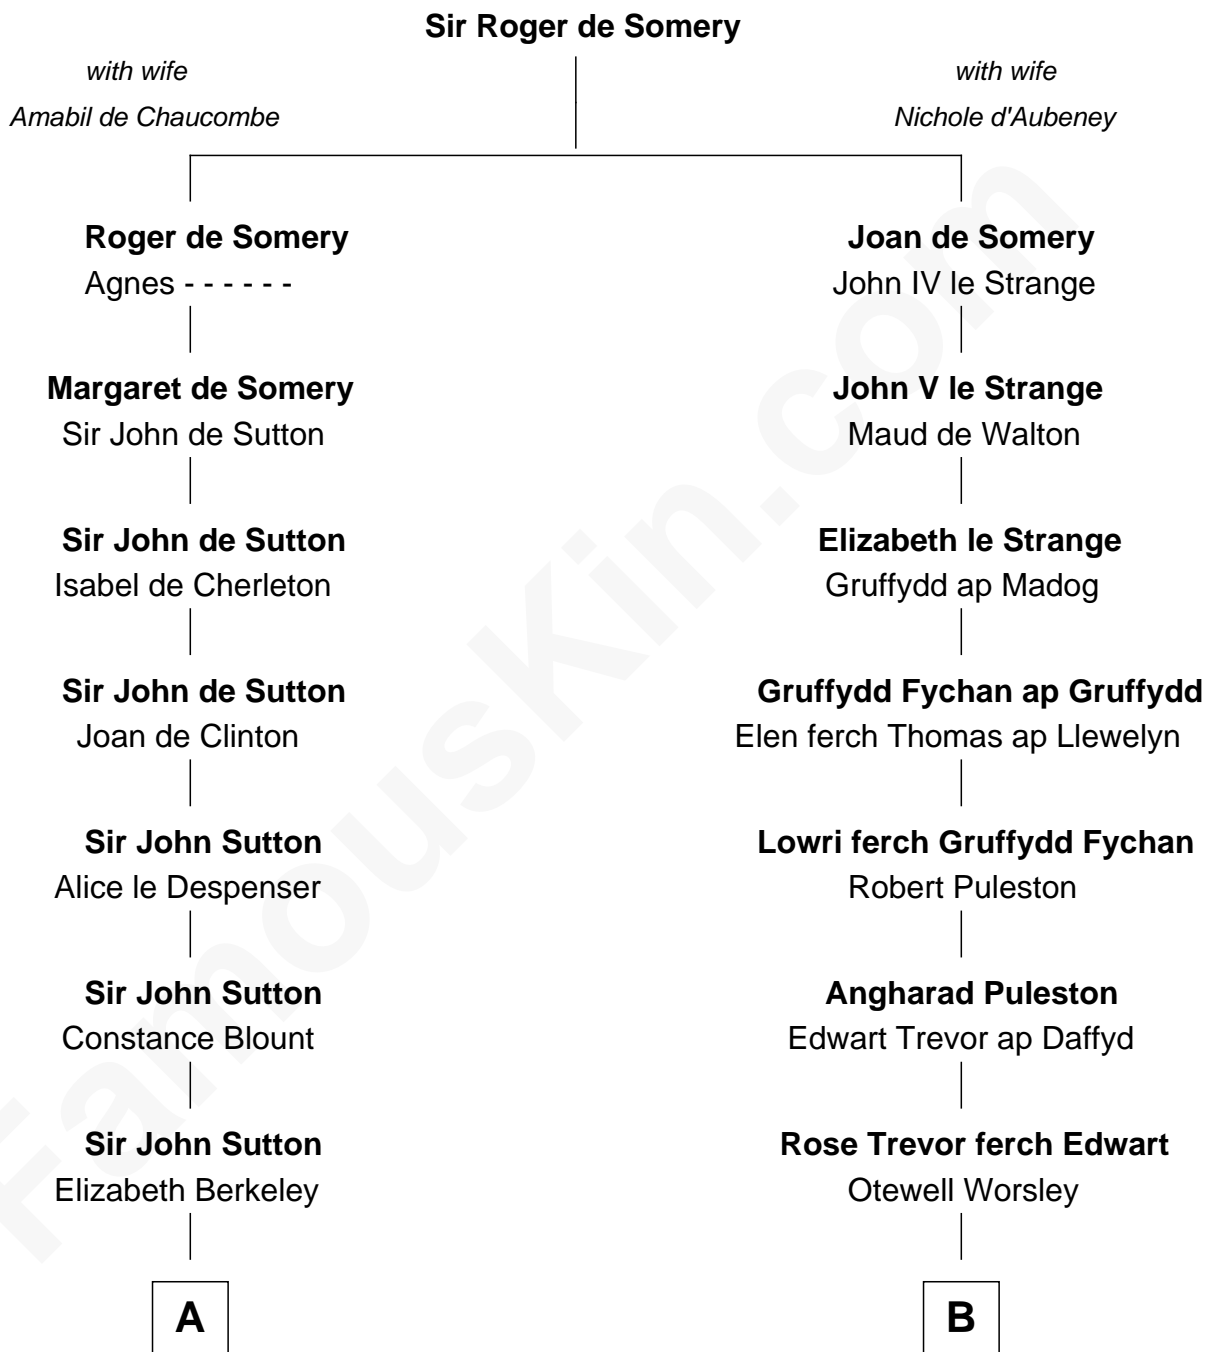

Eliphalet Remington

Founder of Remington Arms Company