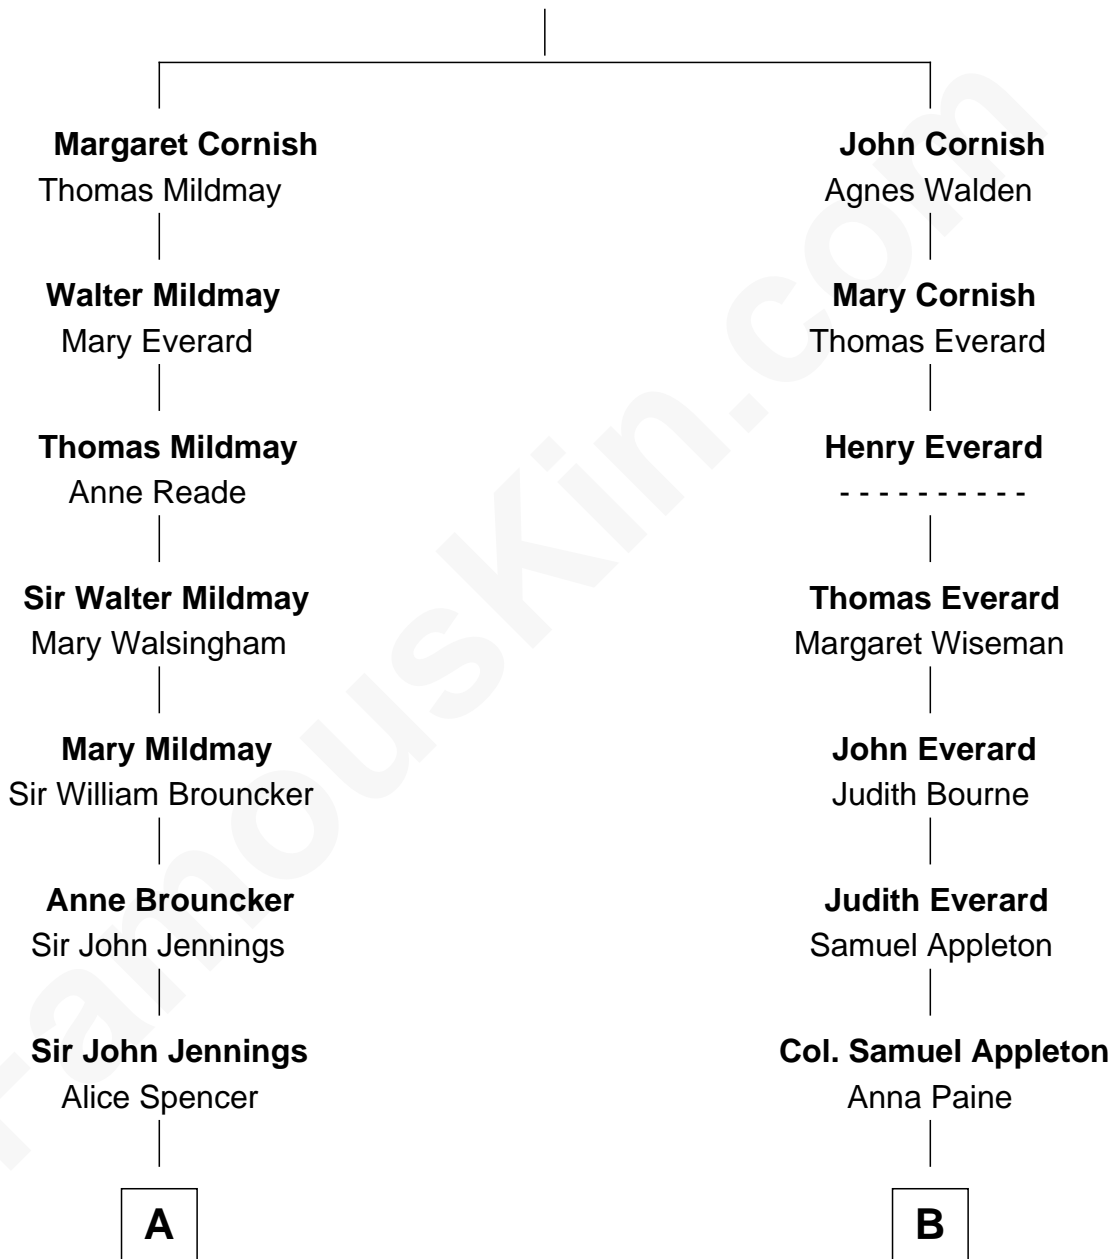

## Relationship Chart of

### Sir Winston Churchill

*Prime Minister of the United Kingdom*

12th cousin 4 times removed of

### Eliphalet Remington

*Founder of Remington Arms Company*

John Cornish

-----

**A**

**Richard Jennings**  
Frances Thornhurst

**Sarah Jennings**  
John Churchill

**Anne Churchill**  
Sir Charles Spencer