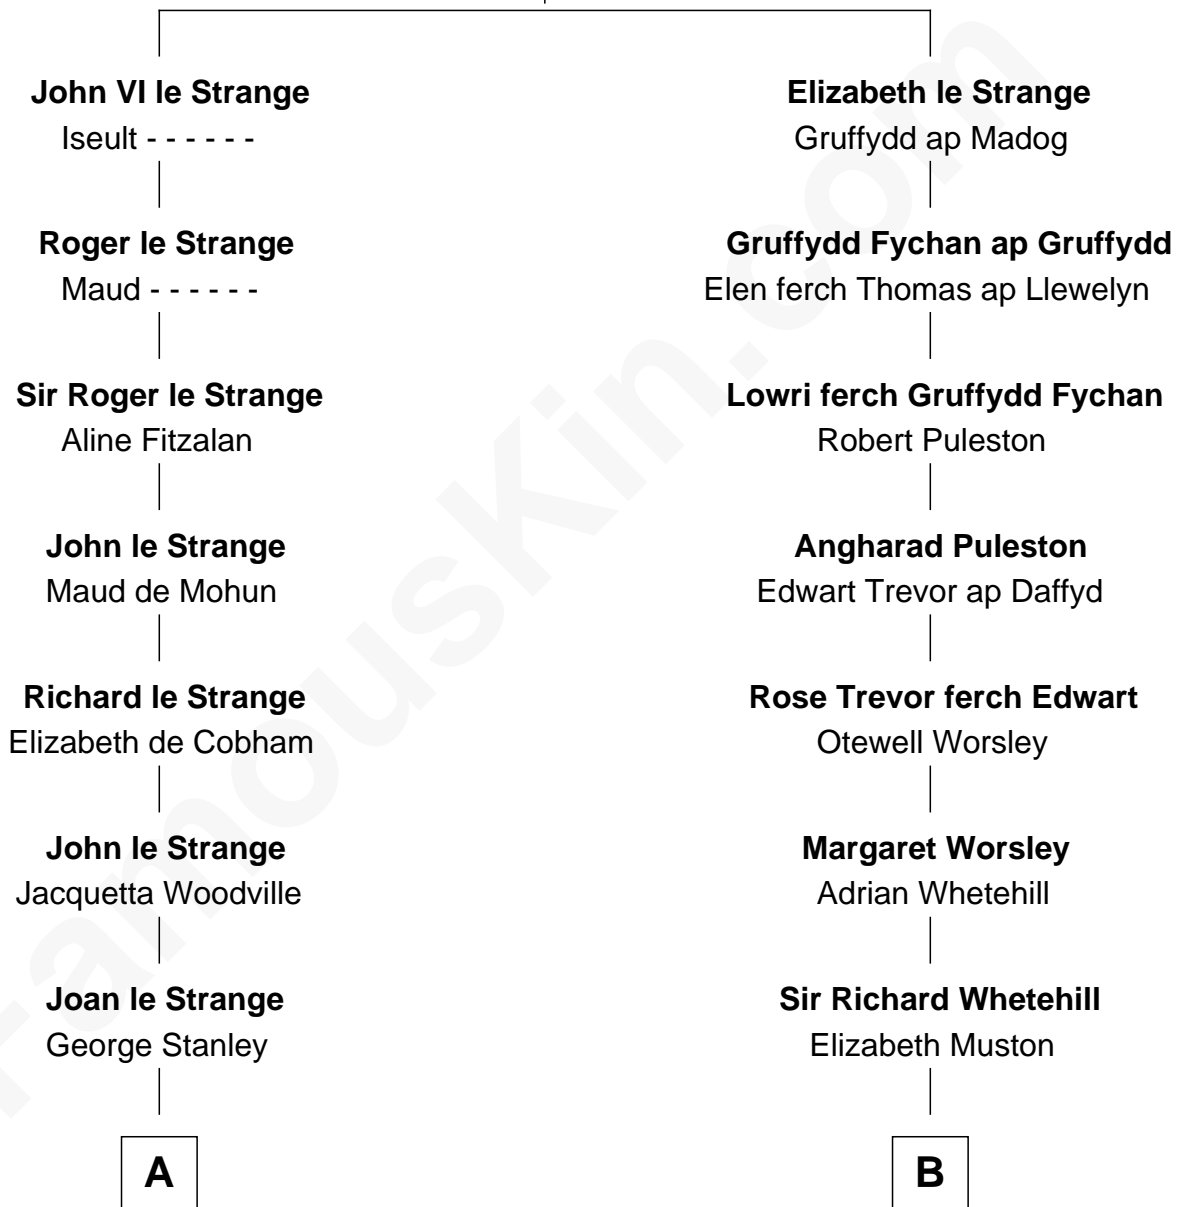

John V le Strange

Maud de Walton