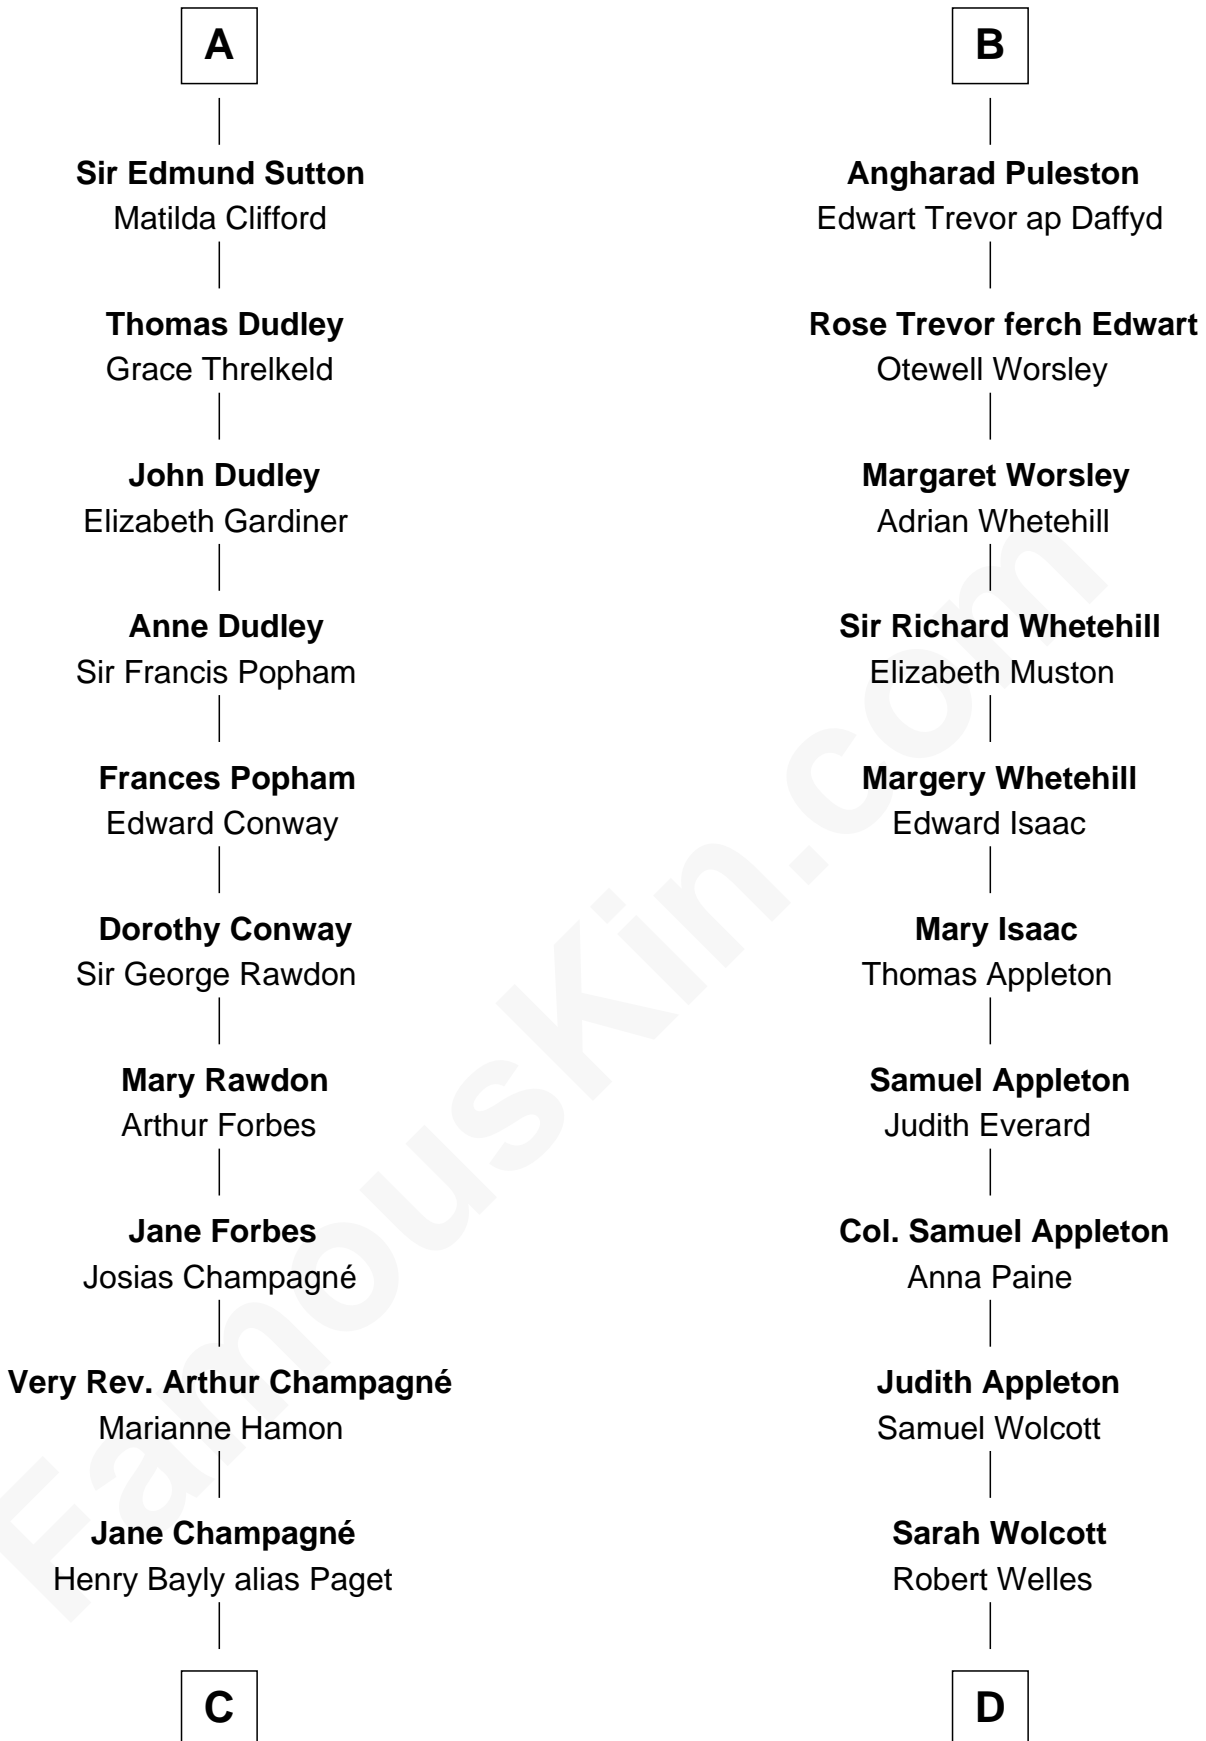

FamousKin.com

Relationship Chart of

Sir Winston Churchill

Prime Minister of the United Kingdom

20th cousin 1 time removed of

Eliphalet Remington

Founder of Remington Arms Company

Hugh de Kevelioc
Bertrade de Montfort

C

Jane Paget
George Stewart

Jane Stewart
Sir George Spencer-Churchill

Sir John Winston Spencer-Churchill
Frances Anne Emily Vane

Randolph Henry Spencer-Churchill
Jeanette Jerome

Sir Winston Churchill
Prime Minister of the United Kingdom