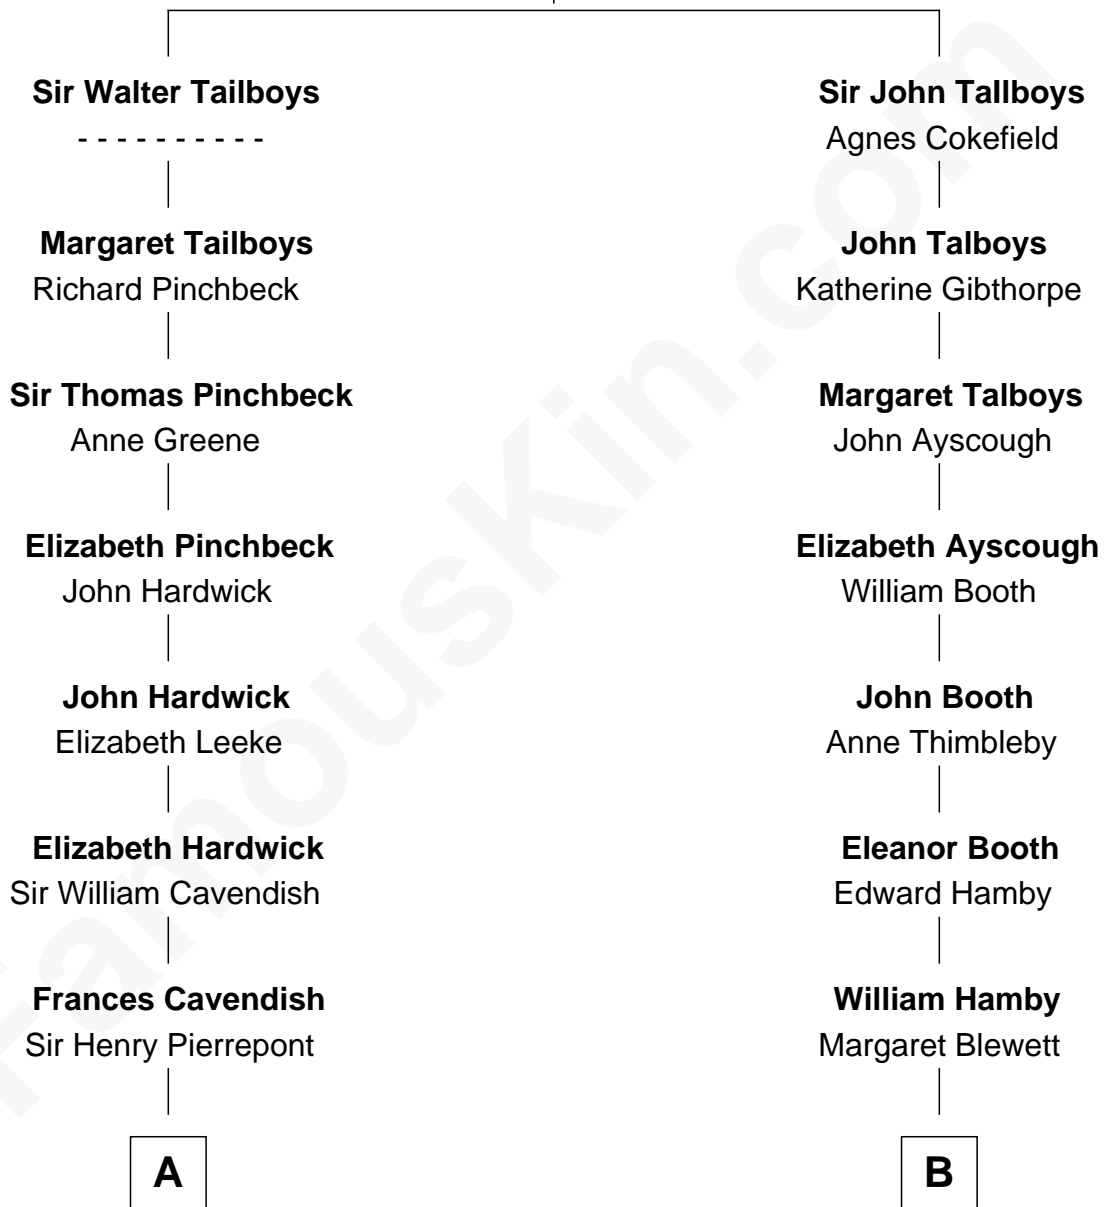

FamousKin.com

Relationship Chart of

Sir Winston Churchill

Prime Minister of the United Kingdom

15th cousin 3 times removed of

Lucretia (Rudolph) Garfield

First Lady of President James Garfield

Sir Walter Tailboys

Margaret - - - - -

C

Randolph Henry Spencer-Churchill

Jeanette Jerome

Sir Winston Churchill

Prime Minister of the United Kingdom

FamousKin.com