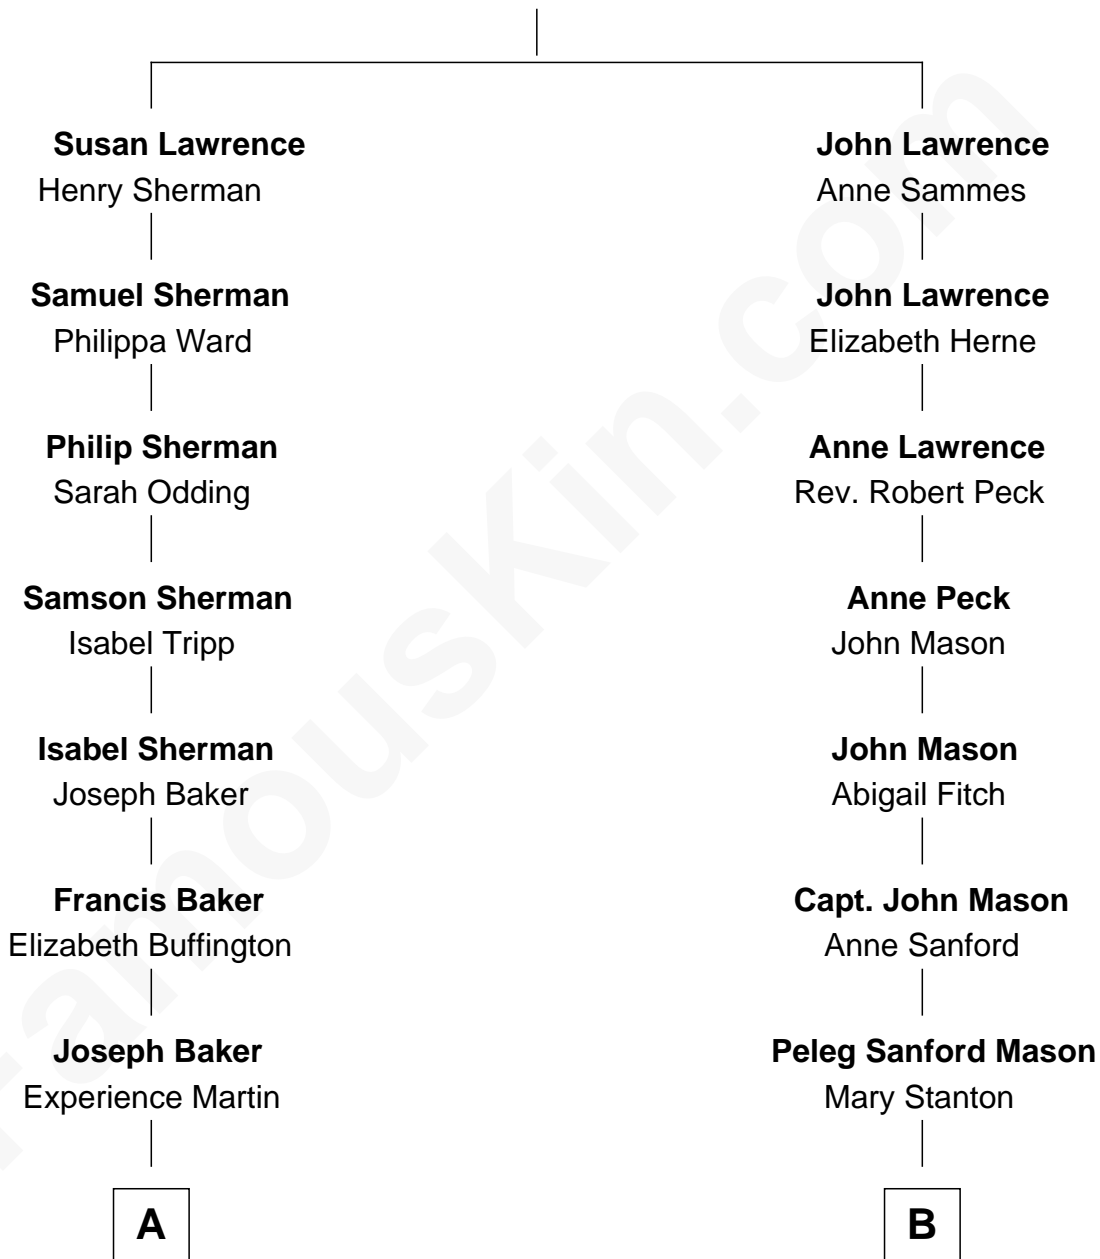

## Relationship Chart of

### Sir Winston Churchill

*Prime Minister of the United Kingdom*

9th cousin 2 times removed of

### Lucretia (Rudolph) Garfield

*First Lady of President James Garfield*

John Lawrence

**A**

**Anna Baker**  
David Wilcox

**Clarissa Wilcox**  
Ambrose Hall

**Clarissa Hall**  
Leonard Walter Jerome

**Jeanette Jerome**  
Randolph Henry Spencer-Churchill

**Sir Winston Churchill**  
*Prime Minister of the United Kingdom*

**B**

**Elijah Mason**  
Lucretia Greene

**Arabella Greene Mason**  
Zebulon Rudolph

**Lucretia (Rudolph) Garfield**  
*First Lady of James Garfield*