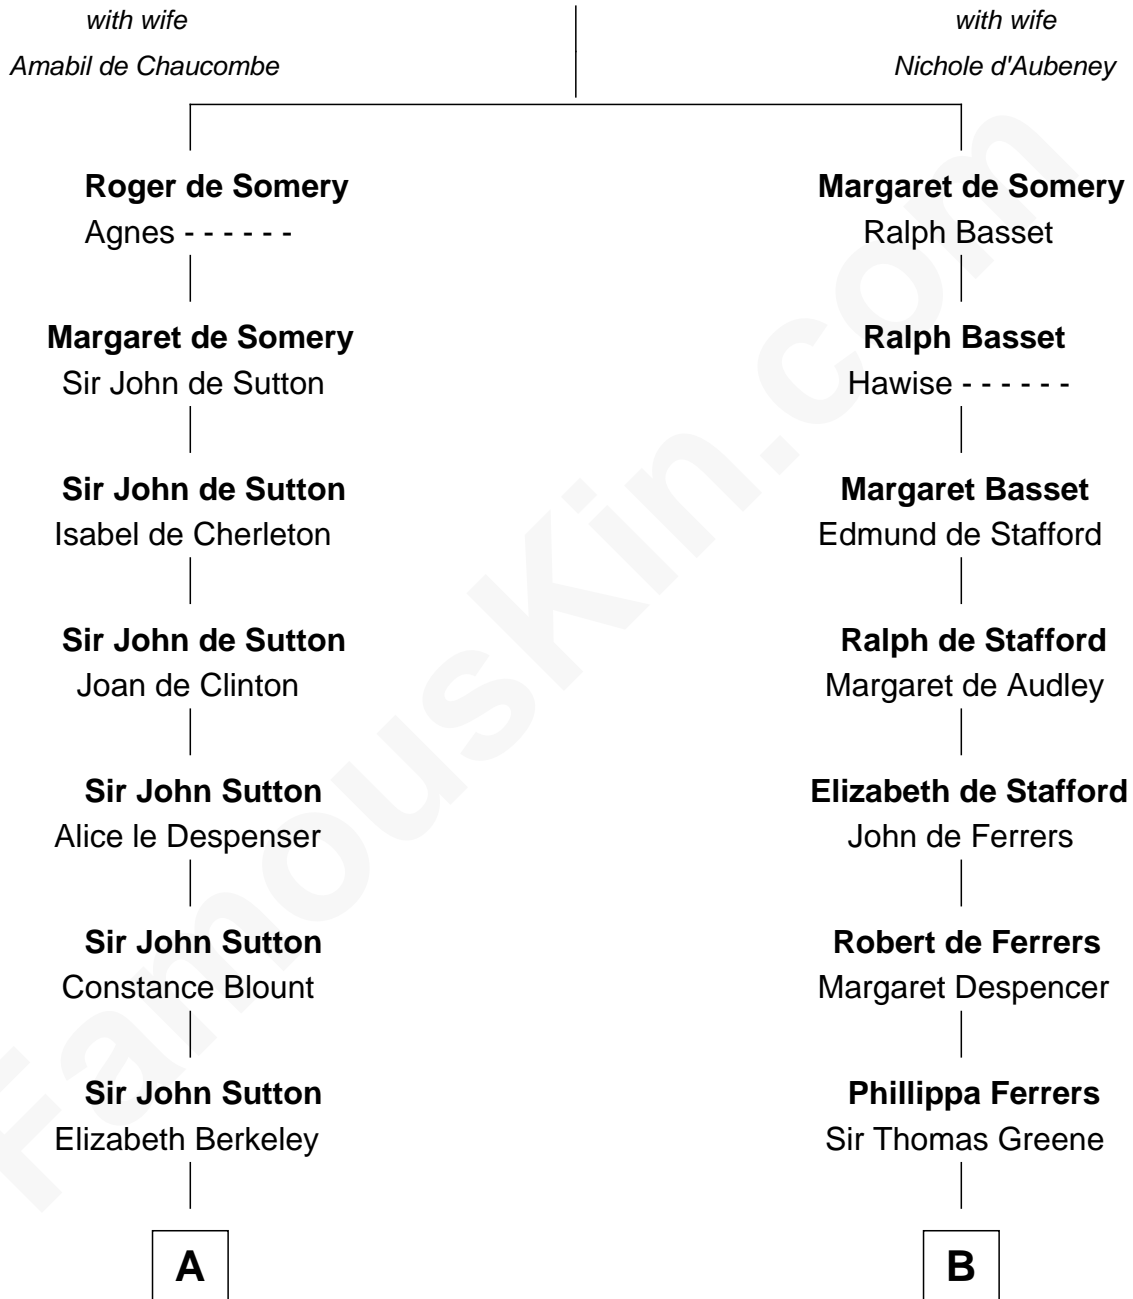

FamousKin.com

Relationship Chart of

Sir Winston Churchill

Prime Minister of the United Kingdom

20th cousin 1 time removed of

Lucretia (Rudolph) Garfield

First Lady of President James Garfield

Sir Roger de Somery

C

Jane Paget
George Stewart

Jane Stewart
Sir George Spencer-Churchill

Sir John Winston Spencer-Churchill
Frances Anne Emily Vane

Randolph Henry Spencer-Churchill
Jeanette Jerome

Sir Winston Churchill
Prime Minister of the United Kingdom