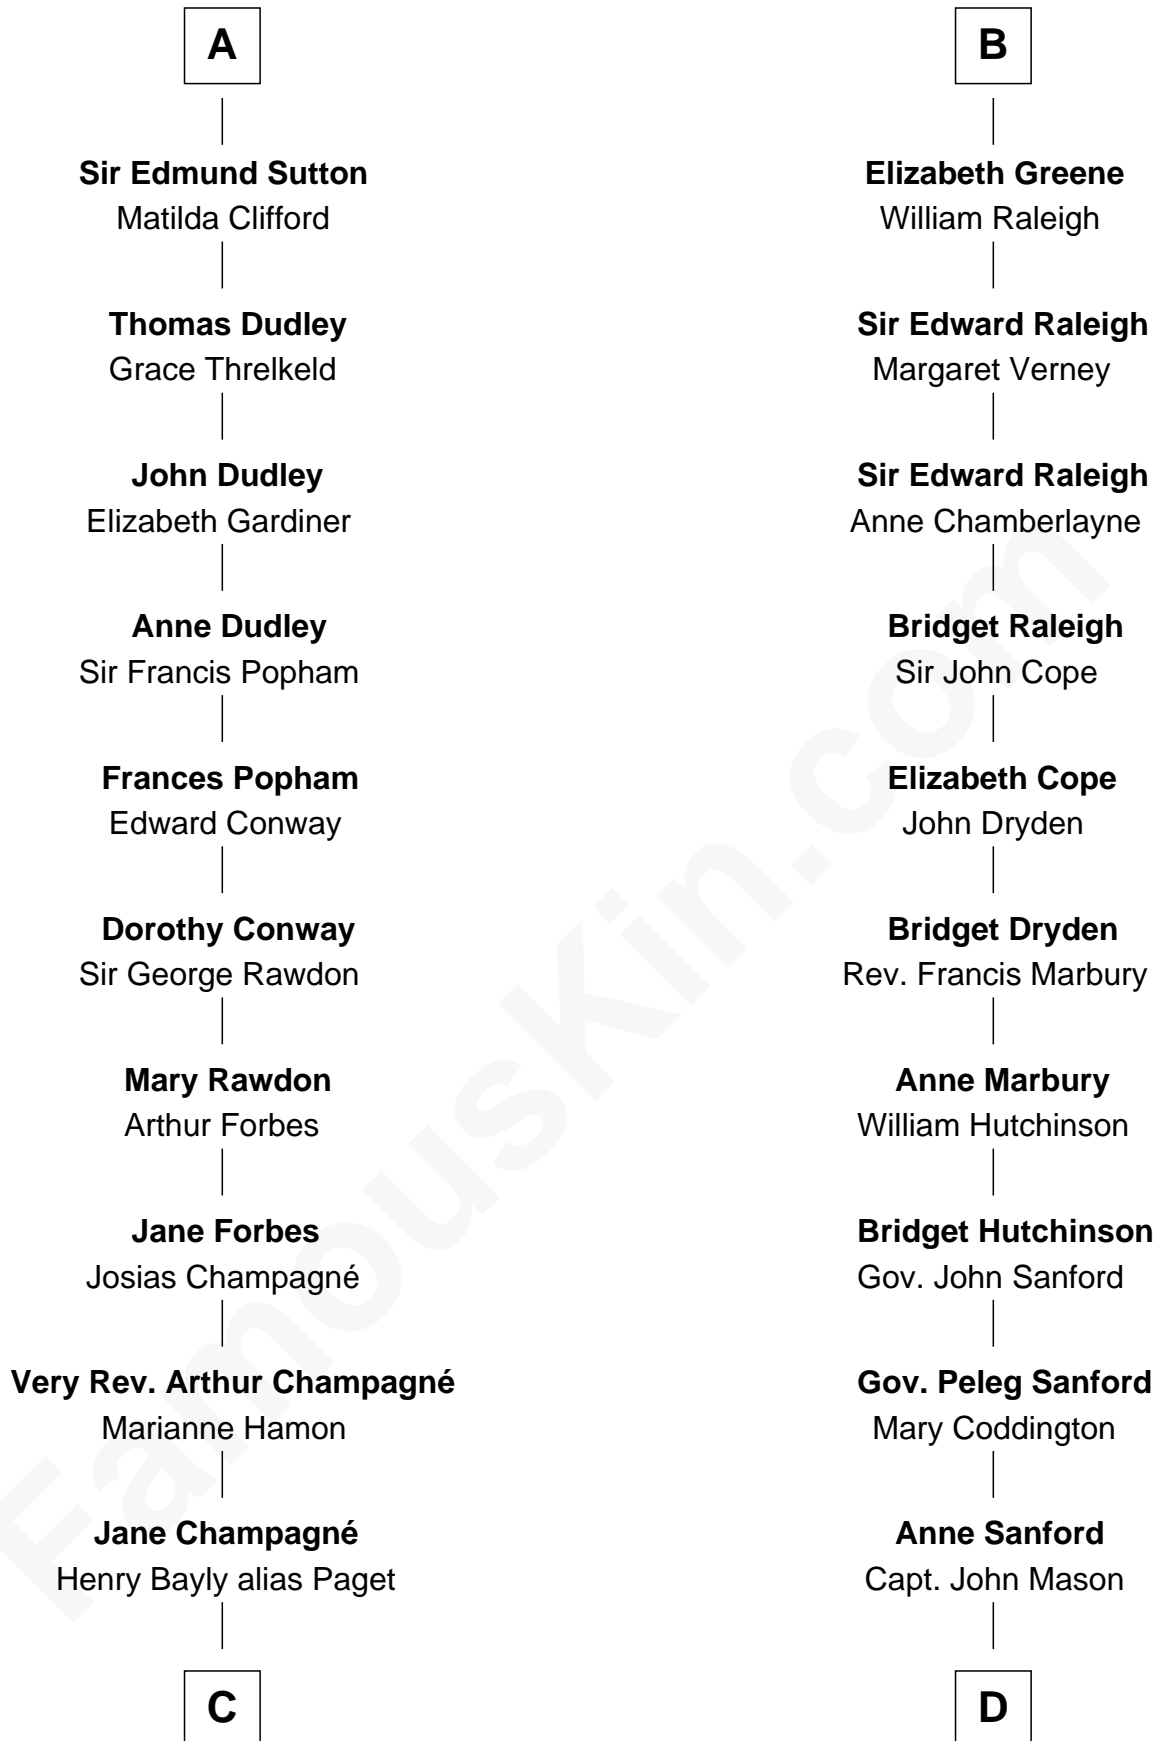

FamousKin.com

Relationship Chart of

Sir Winston Churchill

Prime Minister of the United Kingdom

20th cousin 1 time removed of

Lucretia (Rudolph) Garfield

First Lady of President James Garfield

Sir Roger de Somery

C

Jane Paget
George Stewart

Jane Stewart
Sir George Spencer-Churchill

Sir John Winston Spencer-Churchill
Frances Anne Emily Vane

Randolph Henry Spencer-Churchill
Jeanette Jerome

Sir Winston Churchill
Prime Minister of the United Kingdom