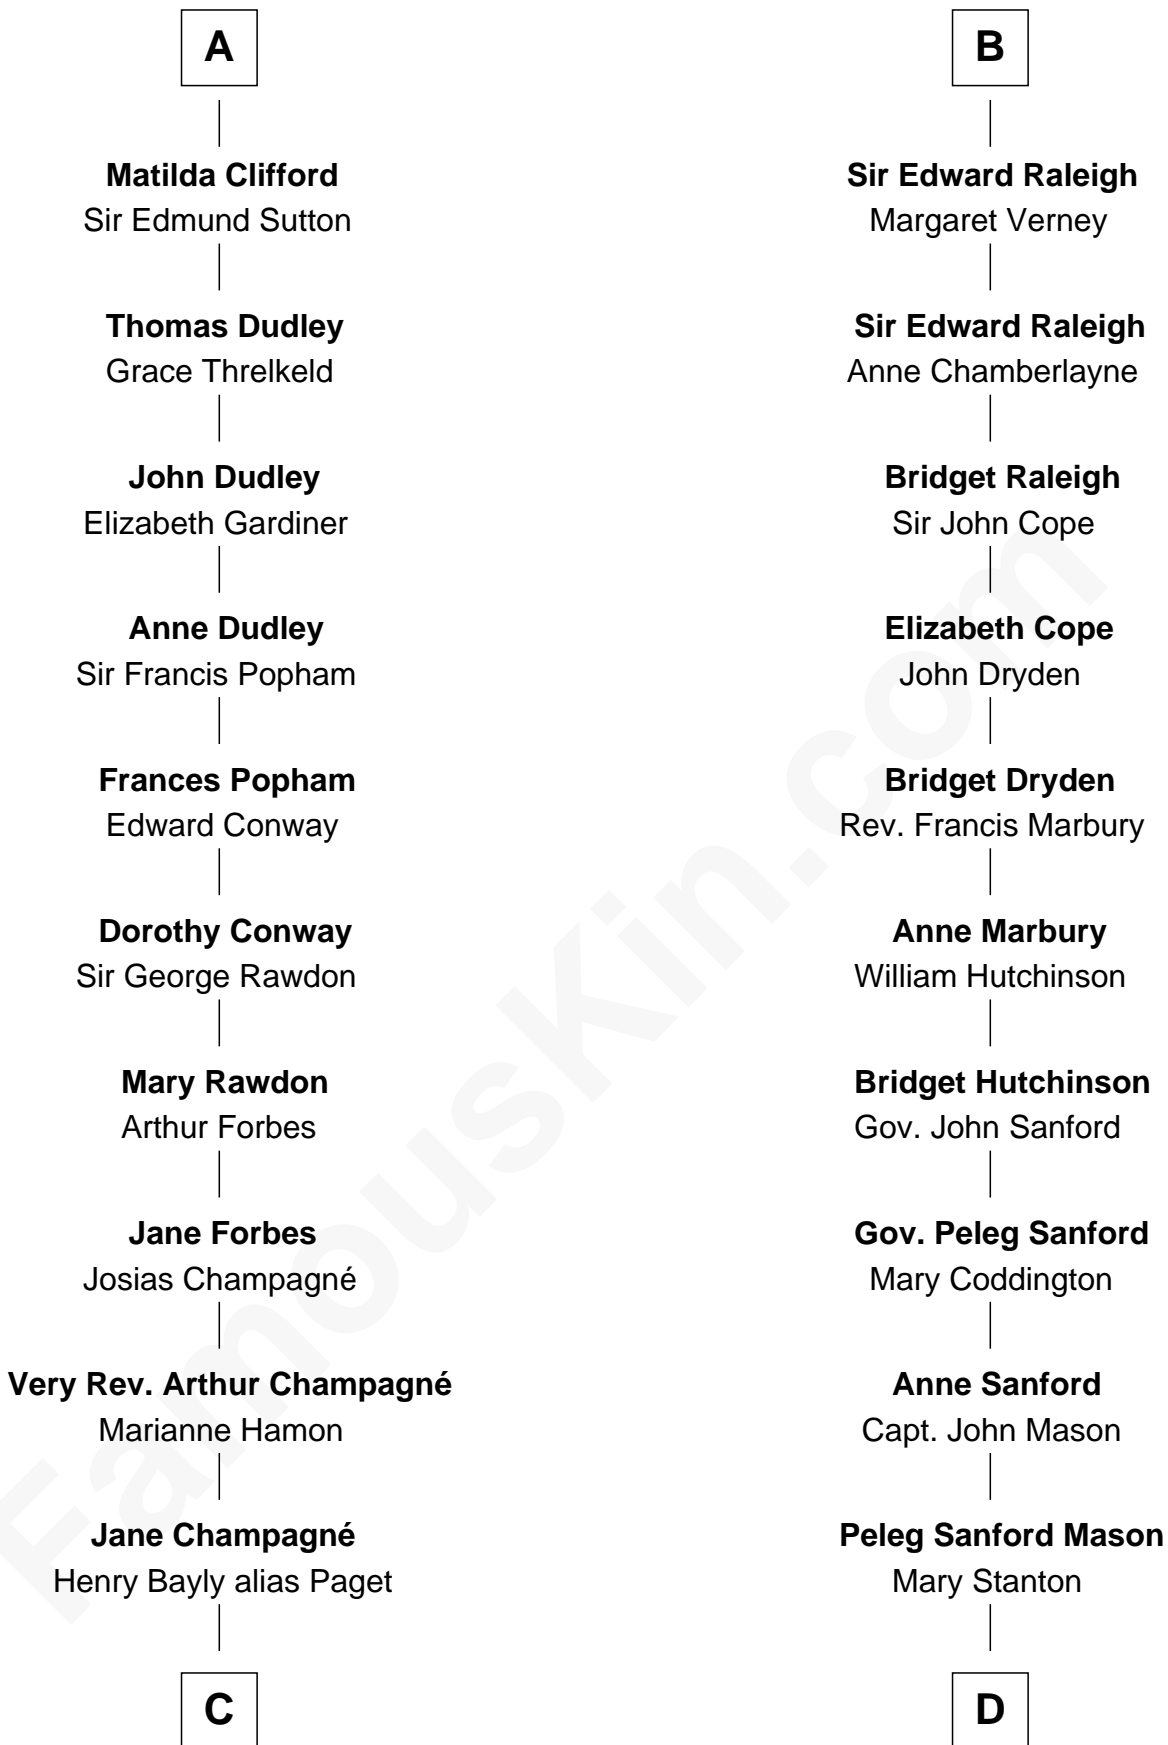

FamousKin.com

Relationship Chart of

Sir Winston Churchill

Prime Minister of the United Kingdom

19th cousin 2 times removed of

Lucretia (Rudolph) Garfield

First Lady of President James Garfield

C

Jane Paget
George Stewart

Jane Stewart
Sir George Spencer-Churchill

Sir John Winston Spencer-Churchill
Frances Anne Emily Vane

Randolph Henry Spencer-Churchill
Jeanette Jerome

Sir Winston Churchill
Prime Minister of the United Kingdom

D

Elijah Mason
Lucretia Greene

Arabella Greene Mason
Zebulon Rudolph

Lucretia (Rudolph) Garfield
First Lady of James Garfield