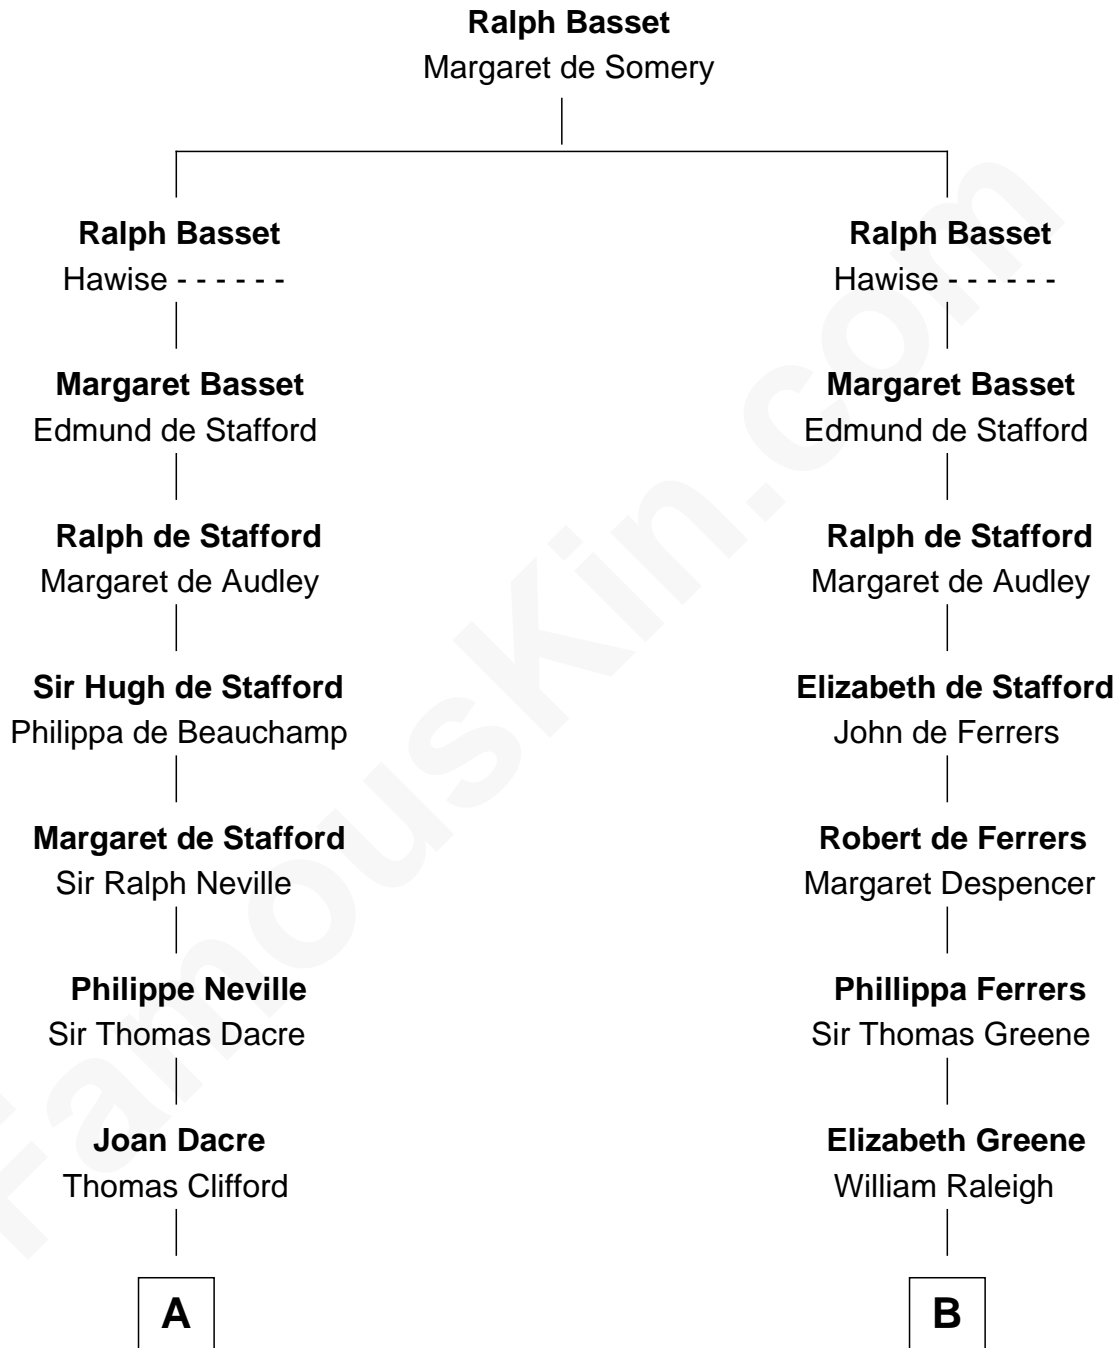

FamousKin.com

Relationship Chart of

Sir Winston Churchill

Prime Minister of the United Kingdom

19th cousin 2 times removed of

Lucretia (Rudolph) Garfield

First Lady of President James Garfield

C

Jane Paget
George Stewart

Jane Stewart
Sir George Spencer-Churchill

Sir John Winston Spencer-Churchill
Frances Anne Emily Vane

Randolph Henry Spencer-Churchill
Jeanette Jerome

Sir Winston Churchill
Prime Minister of the United Kingdom

D

Elijah Mason
Lucretia Greene

Arabella Greene Mason
Zebulon Rudolph

Lucretia (Rudolph) Garfield
First Lady of James Garfield