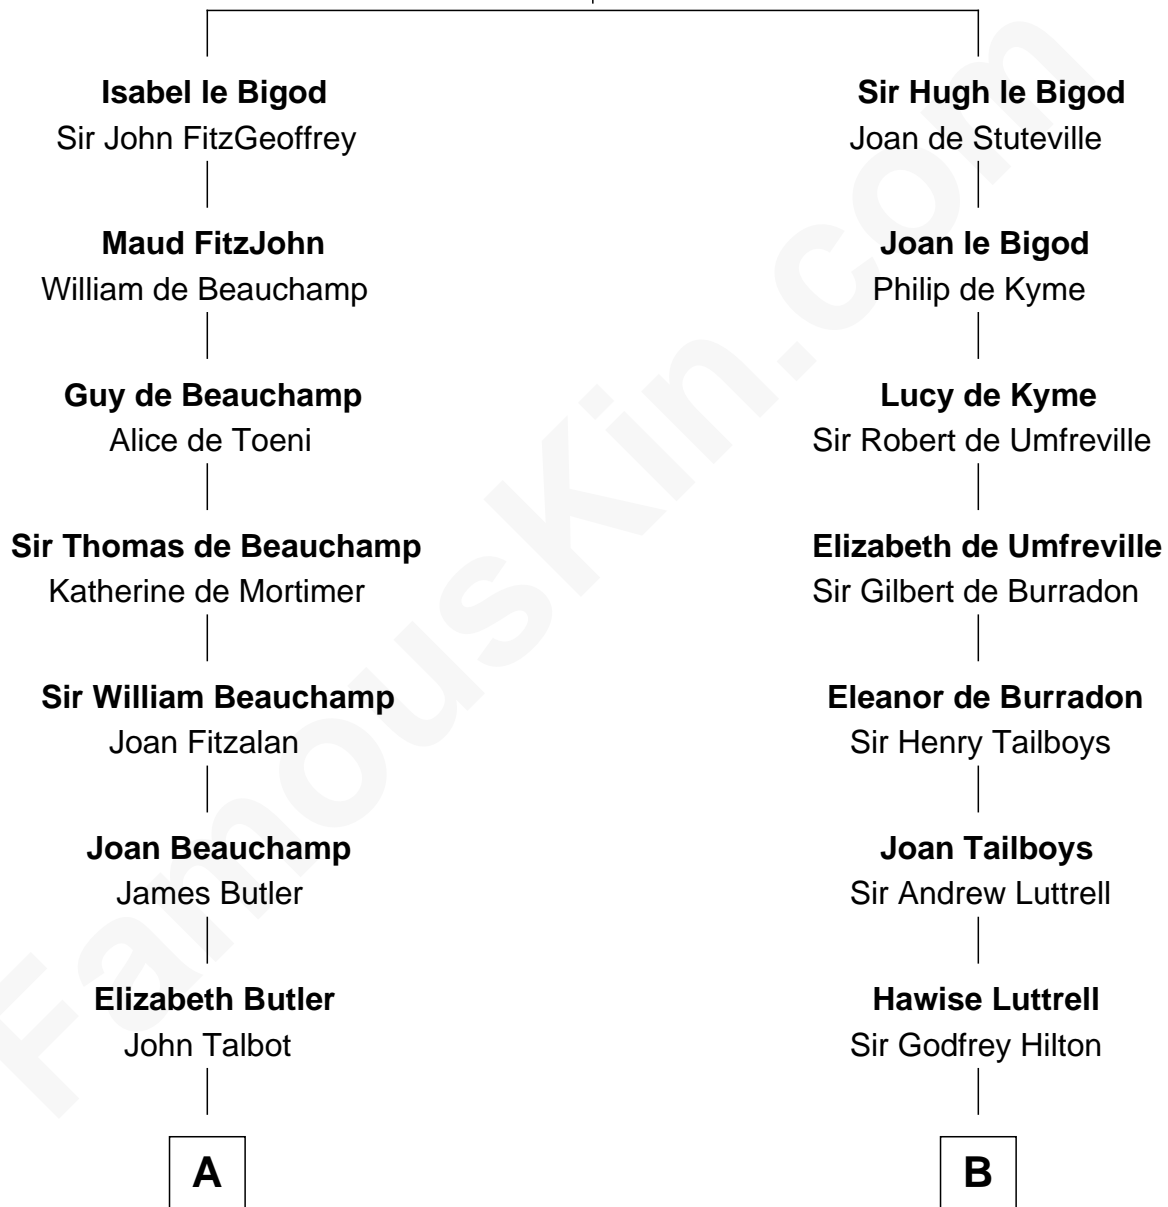

## Relationship Chart of

### Sir Winston Churchill

*Prime Minister of the United Kingdom*

20th cousin 1 time removed of

### Lucretia (Rudolph) Garfield

*First Lady of President James Garfield*

**Hugh le Bigod**  
Maud Marshal

**C**

**George Spencer**  
Susan Stewart

**Sir George Spencer-Churchill**  
Jane Stewart

**Sir John Winston Spencer-Churchill**  
Frances Anne Emily Vane

**Randolph Henry Spencer-Churchill**  
Jeanette Jerome

**Sir Winston Churchill**  
*Prime Minister of the United Kingdom*

**D**

**John Greene**  
Azubah Ward

**Lucretia Greene**  
Elijah Mason

**Arabella Greene Mason**  
Zebulon Rudolph