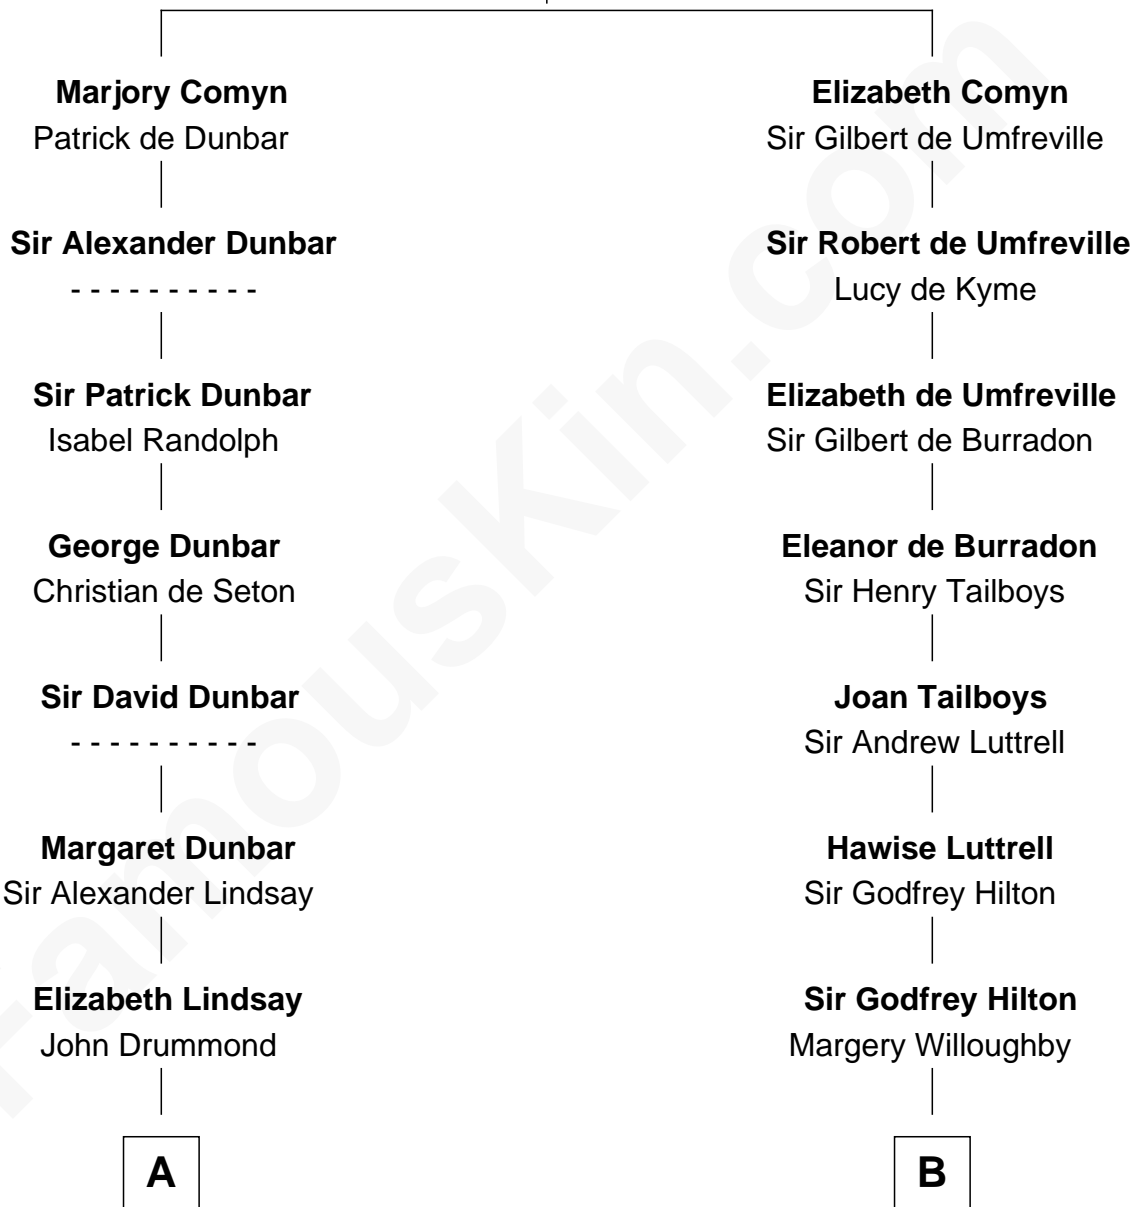

FamousKin.com

Relationship Chart of

Sir Winston Churchill

Prime Minister of the United Kingdom

19th cousin 2 times removed of

Lucretia (Rudolph) Garfield

First Lady of President James Garfield

Alexander Comyn
Elisabeth de Quincy

C

Susan Stewart
George Spencer

Sir George Spencer-Churchill
Jane Stewart

Sir John Winston Spencer-Churchill
Frances Anne Emily Vane

Randolph Henry Spencer-Churchill
Jeanette Jerome

Sir Winston Churchill
Prime Minister of the United Kingdom

D

Lucretia Greene
Elijah Mason

Arabella Greene Mason
Zebulon Rudolph

Lucretia (Rudolph) Garfield
First Lady of James Garfield

FamousKin.com