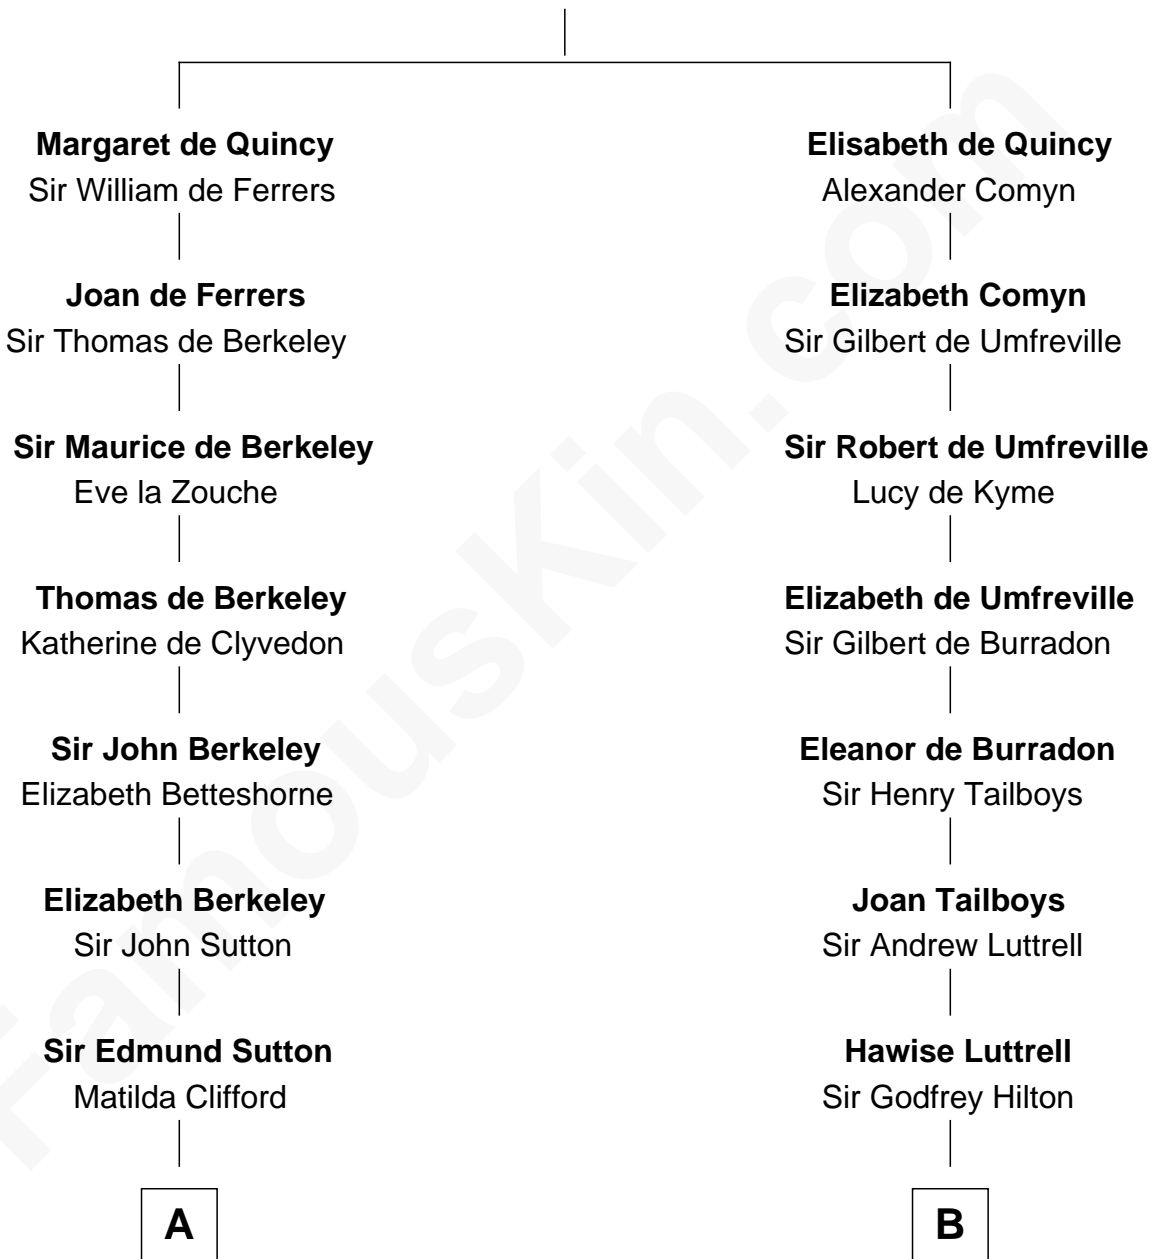

FamousKin.com

Relationship Chart of

Sir Winston Churchill

Prime Minister of the United Kingdom

20th cousin of

Lucretia (Rudolph) Garfield

First Lady of President James Garfield

Sir Roger de Quincy

Helen of Galloway

C

Jane Stewart
Sir George Spencer-Churchill

Sir John Winston Spencer-Churchill
Frances Anne Emily Vane

Randolph Henry Spencer-Churchill
Jeanette Jerome

Sir Winston Churchill
Prime Minister of the United Kingdom

D

John Greene
Azubah Ward

Lucretia Greene
Elijah Mason

Arabella Greene Mason
Zebulon Rudolph

Lucretia (Rudolph) Garfield
First Lady of James Garfield

FamousKin.com