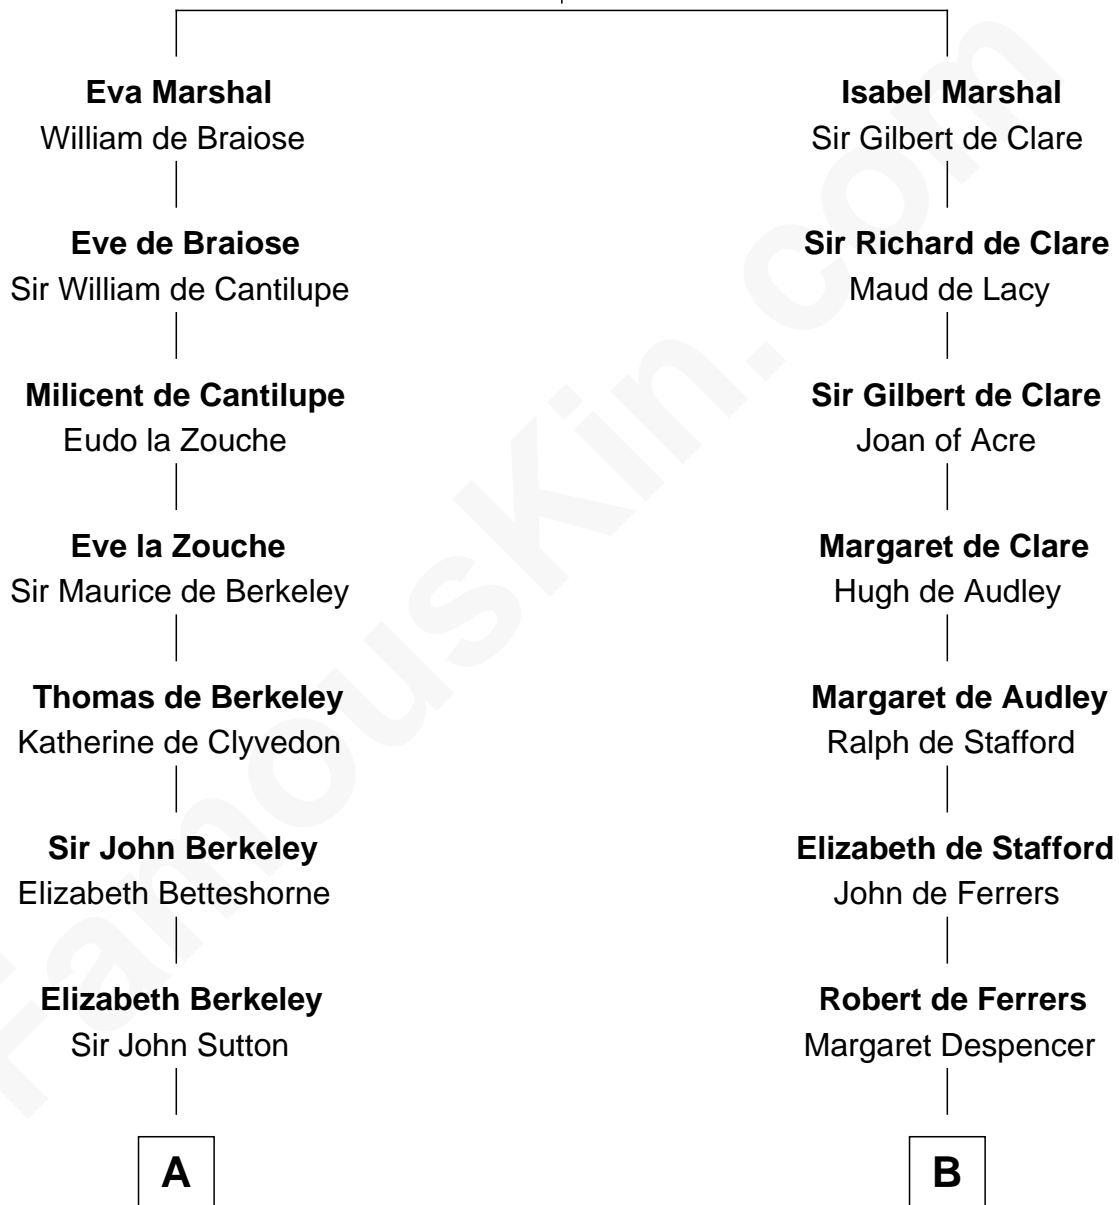

FamousKin.com

Relationship Chart of

Sir Winston Churchill

Prime Minister of the United Kingdom

21st cousin of

Lucretia (Rudolph) Garfield

First Lady of President James Garfield

Sir William Marshal

Isabel de Clare

C

Jane Paget
George Stewart

Jane Stewart
Sir George Spencer-Churchill

Sir John Winston Spencer-Churchill
Frances Anne Emily Vane

Randolph Henry Spencer-Churchill
Jeanette Jerome

Sir Winston Churchill
Prime Minister of the United Kingdom