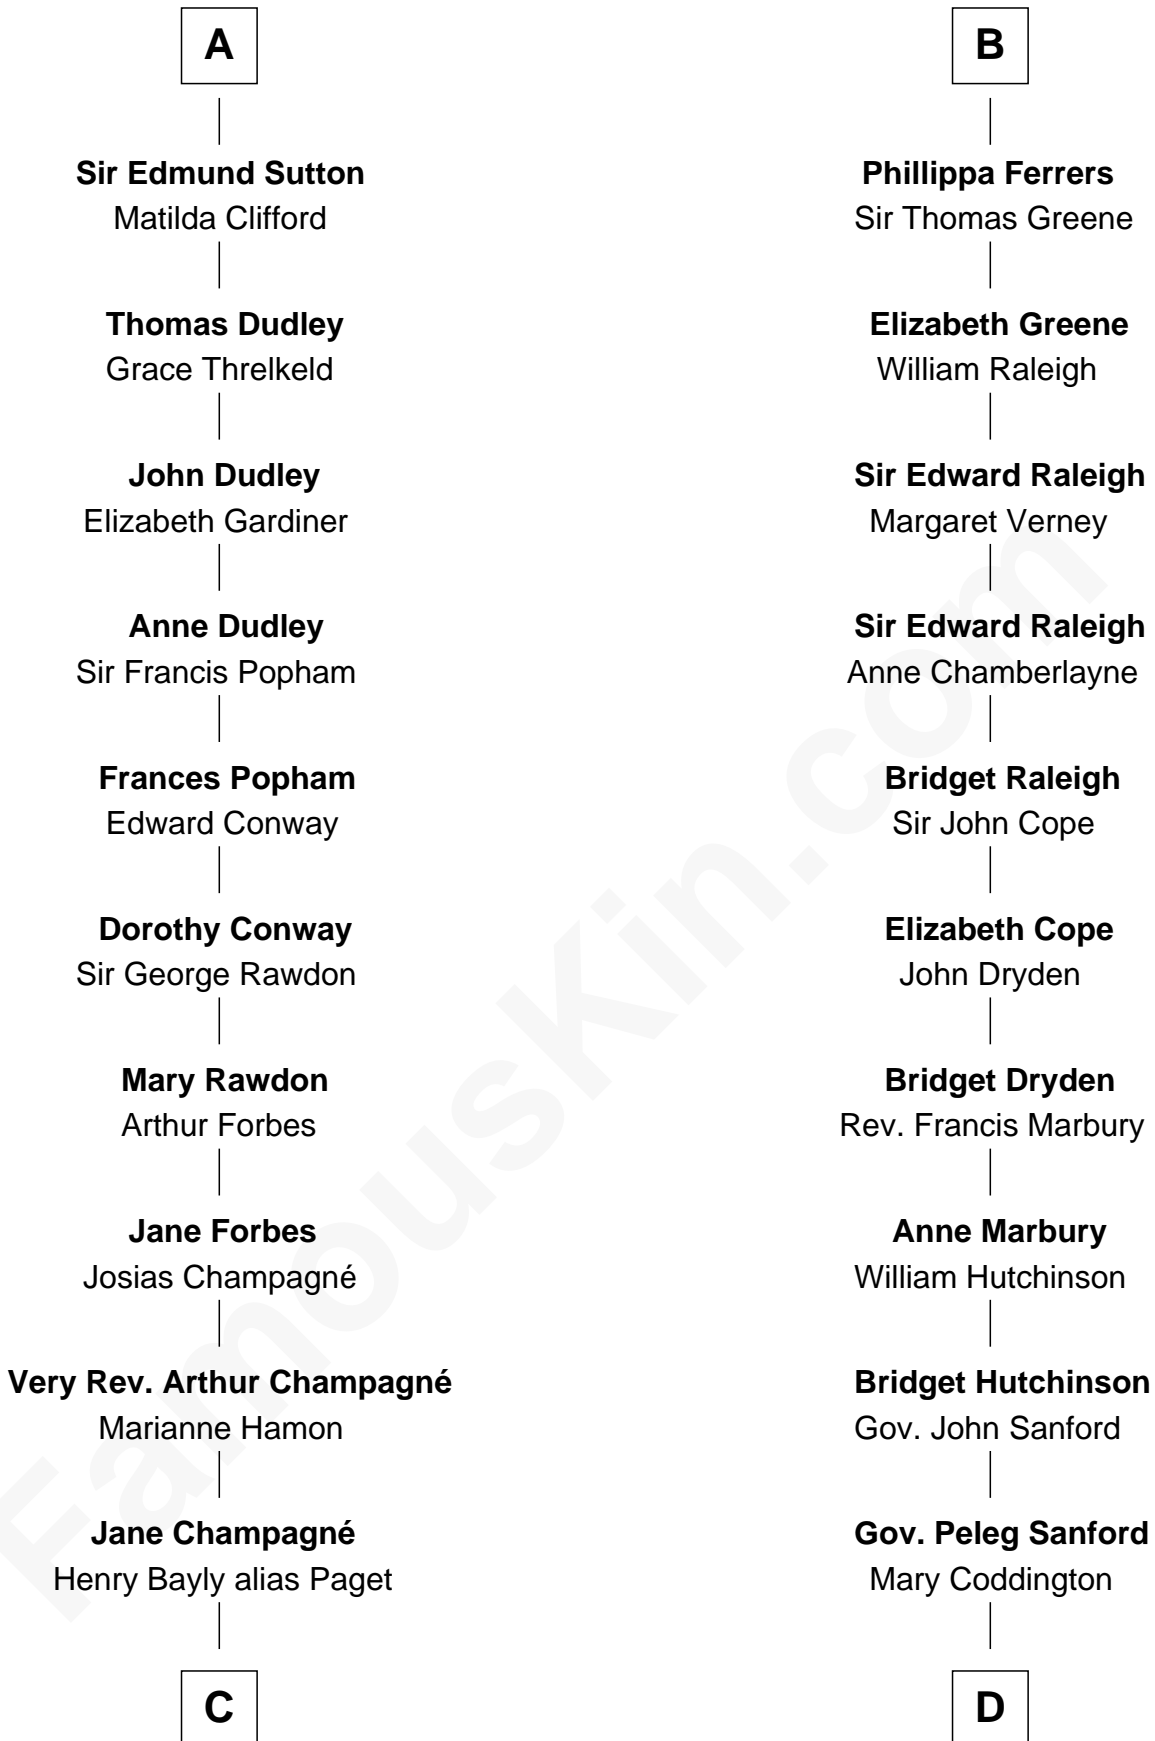

FamousKin.com

Relationship Chart of

Sir Winston Churchill

Prime Minister of the United Kingdom

21st cousin of

Lucretia (Rudolph) Garfield

First Lady of President James Garfield

Sir William Marshal

Isabel de Clare

C

Jane Paget
George Stewart

Jane Stewart
Sir George Spencer-Churchill

Sir John Winston Spencer-Churchill
Frances Anne Emily Vane

Randolph Henry Spencer-Churchill
Jeanette Jerome

Sir Winston Churchill
Prime Minister of the United Kingdom

D

Anne Sanford
Capt. John Mason

Peleg Sanford Mason
Mary Stanton

Elijah Mason
Lucretia Greene

Arabella Greene Mason
Zebulon Rudolph

Lucretia (Rudolph) Garfield
First Lady of James Garfield

FamousKin.com