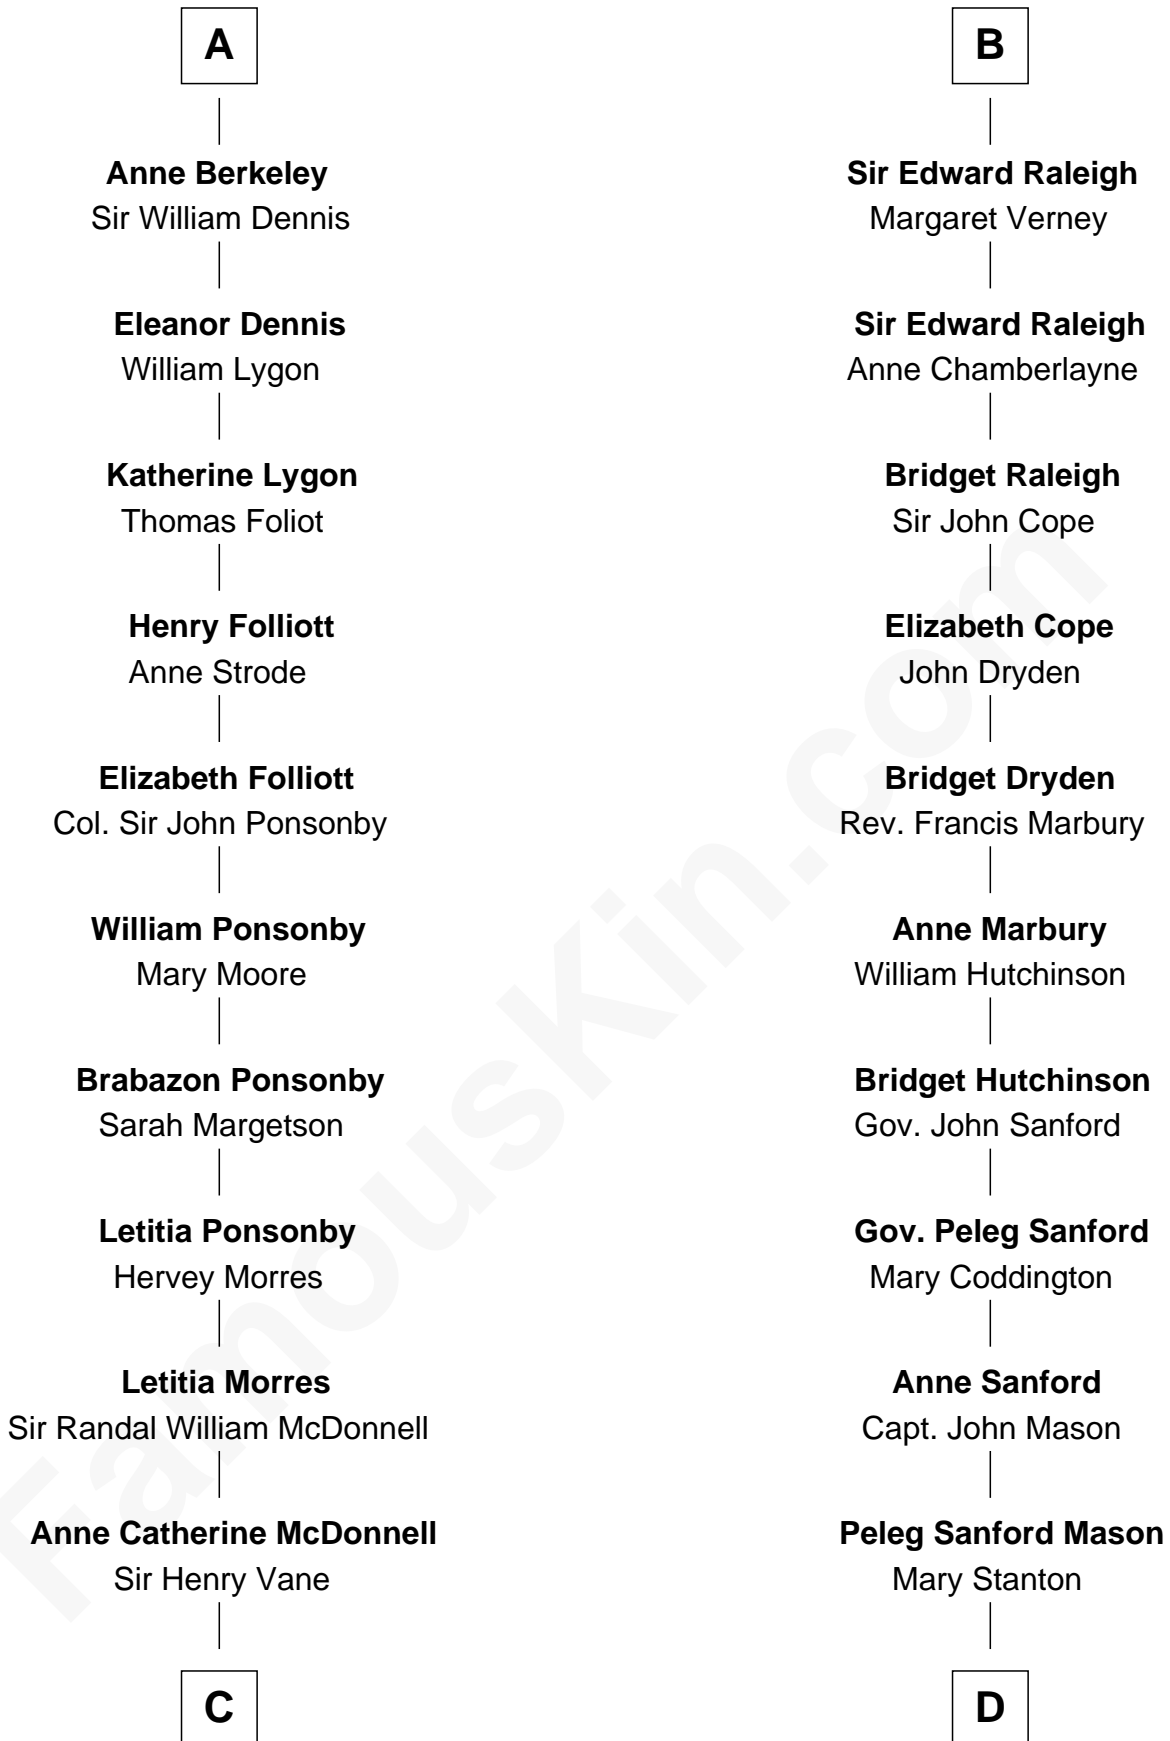

FamousKin.com

Relationship Chart of

Sir Winston Churchill

Prime Minister of the United Kingdom

19th cousin 1 time removed of

Lucretia (Rudolph) Garfield

First Lady of President James Garfield

John Fitzalan
Isabel de Mortimer

C

Frances Anne Emily Vane-Tempest
Sir Charles William Stewart

Frances Anne Emily Vane
Sir John Winston Spencer-Churchill

Randolph Henry Spencer-Churchill
Jeanette Jerome

Sir Winston Churchill
Prime Minister of the United Kingdom

D

Elijah Mason
Lucretia Greene

Arabella Greene Mason
Zebulon Rudolph

Lucretia (Rudolph) Garfield
First Lady of James Garfield

FamousKin.com