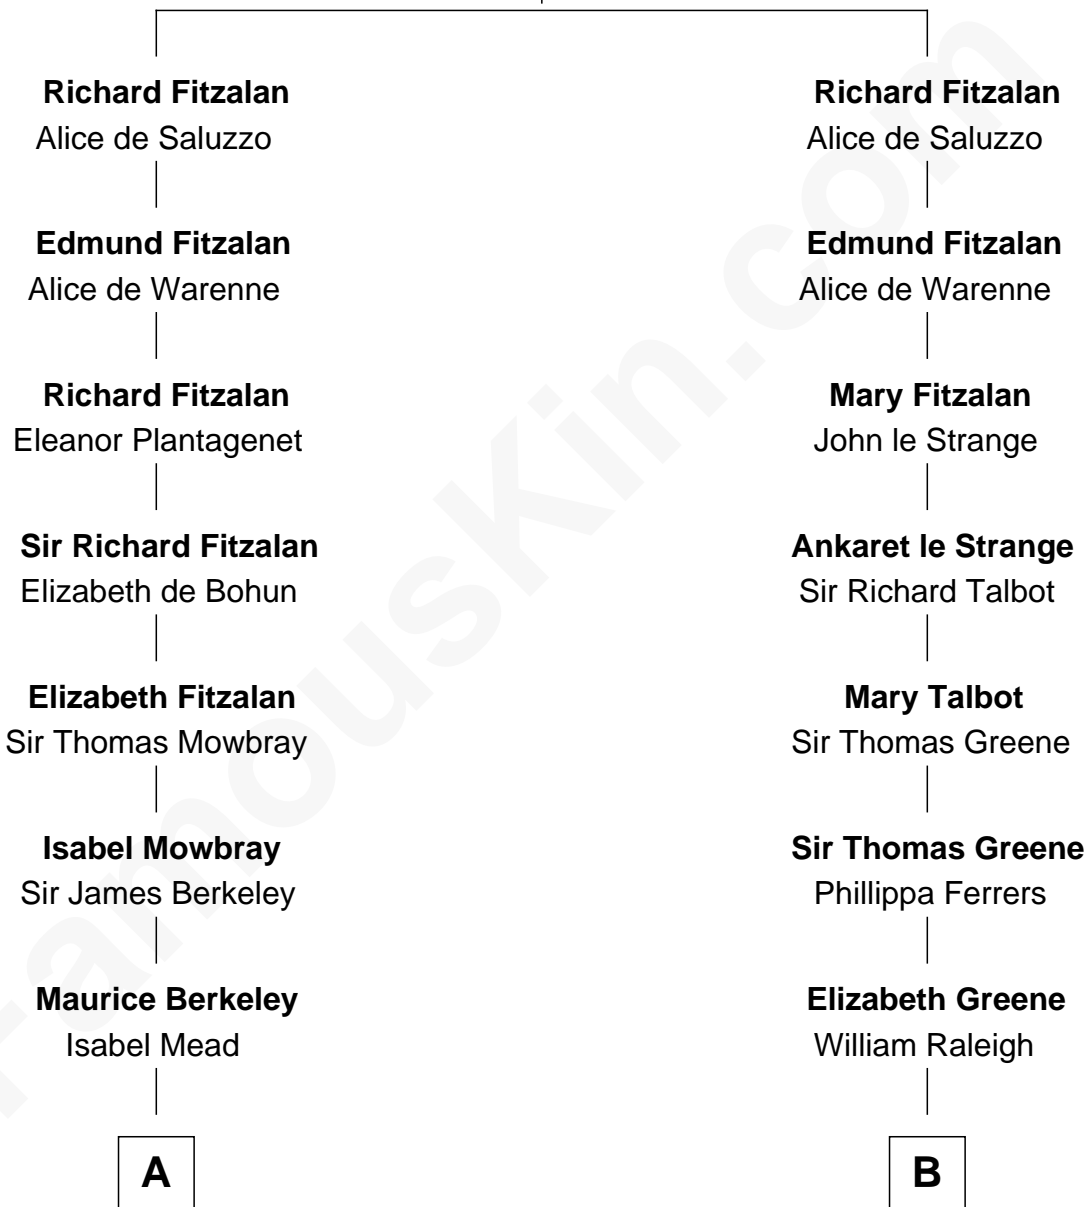

FamousKin.com

Relationship Chart of

Sir Winston Churchill

Prime Minister of the United Kingdom

19th cousin 1 time removed of

Lucretia (Rudolph) Garfield

First Lady of President James Garfield

John Fitzalan
Isabel de Mortimer

C

Frances Anne Emily Vane-Tempest
Sir Charles William Stewart

Frances Anne Emily Vane
Sir John Winston Spencer-Churchill

Randolph Henry Spencer-Churchill
Jeanette Jerome

Sir Winston Churchill
Prime Minister of the United Kingdom

D

Elijah Mason
Lucretia Greene

Arabella Greene Mason
Zebulon Rudolph

Lucretia (Rudolph) Garfield
First Lady of James Garfield

FamousKin.com