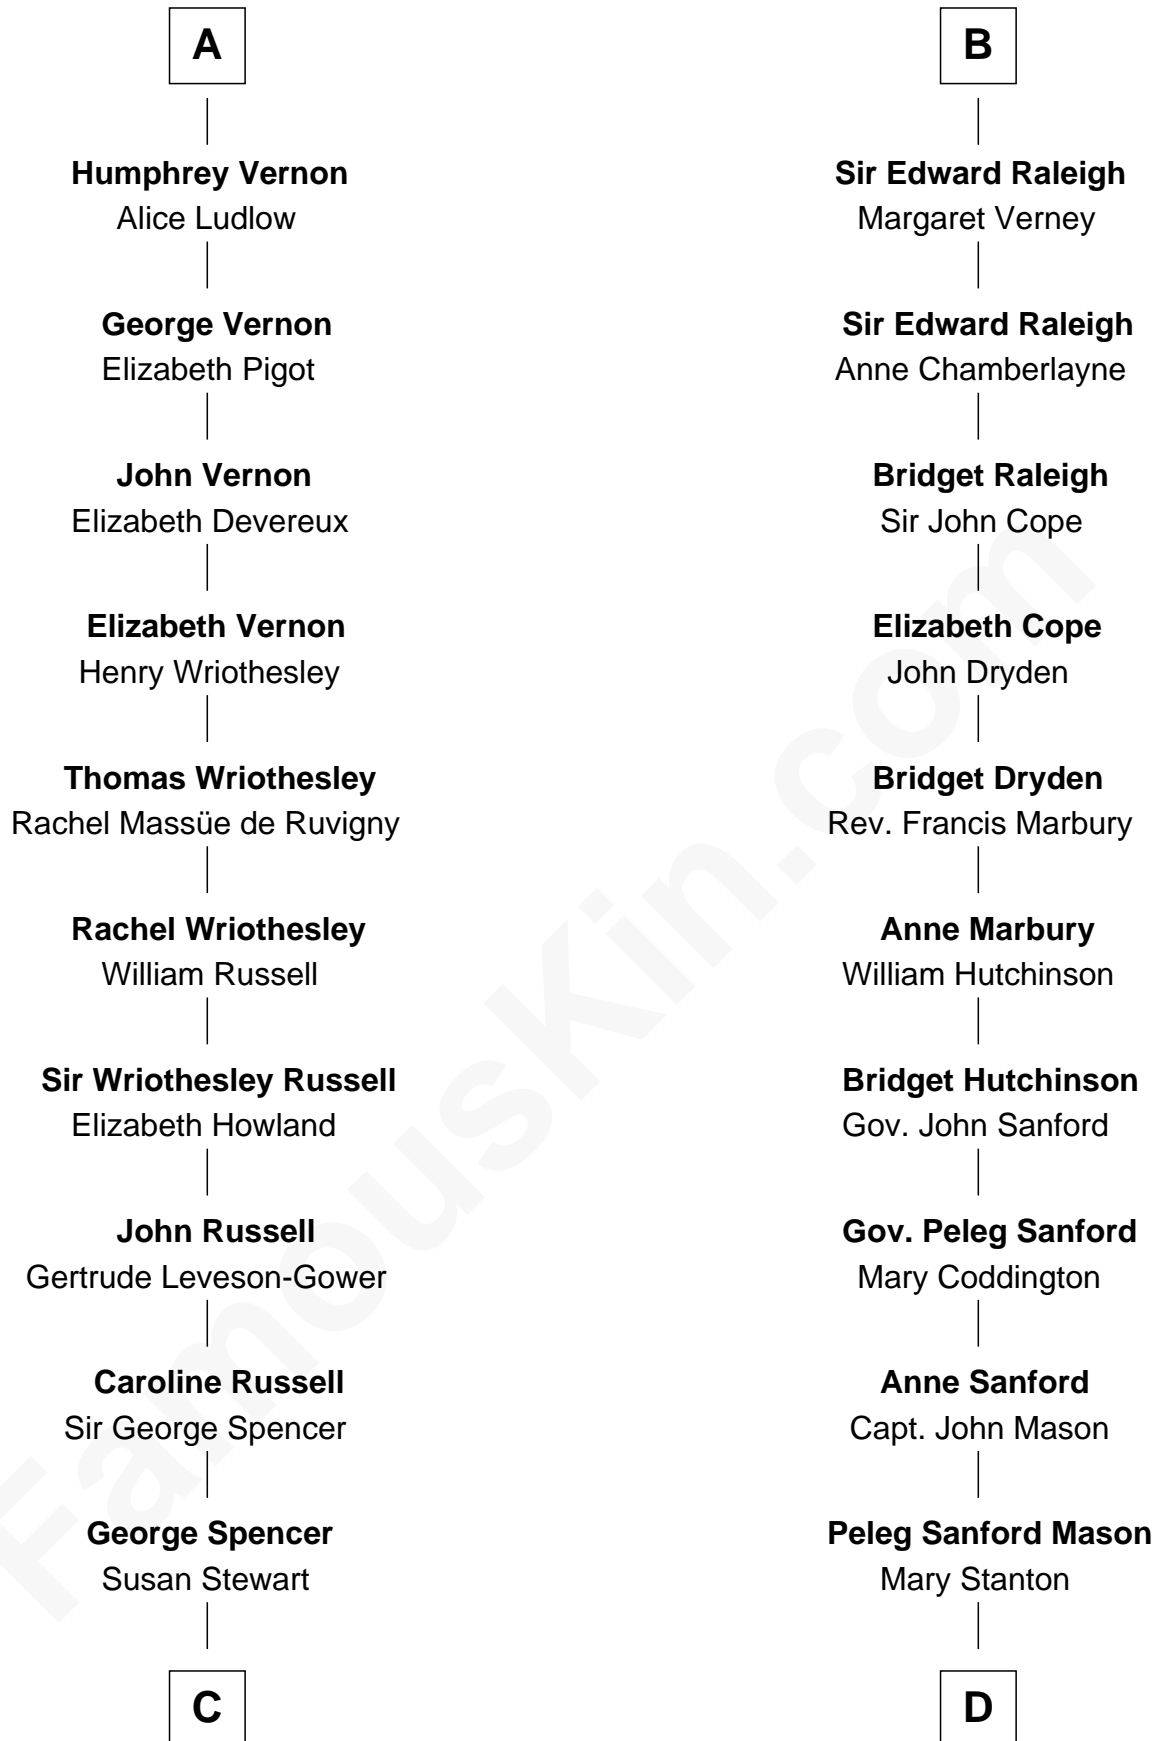

FamousKin.com

Relationship Chart of

Sir Winston Churchill

Prime Minister of the United Kingdom

19th cousin 1 time removed of

Lucretia (Rudolph) Garfield

First Lady of President James Garfield

Thebaud le Boteler

Anne de Welles

James Butler

Joan Beauchamp

Elizabeth Butler

John Talbot

Ann Talbot

Sir Henry Vernon

A

Mary Talbot

Sir Thomas Greene

Sir Thomas Greene

Phillippa Ferrers

Elizabeth Greene

William Raleigh

B

C

Sir George Spencer-Churchill

Jane Stewart

Sir John Winston Spencer-Churchill

Frances Anne Emily Vane

Randolph Henry Spencer-Churchill

Jeanette Jerome

Sir Winston Churchill

Prime Minister of the United Kingdom