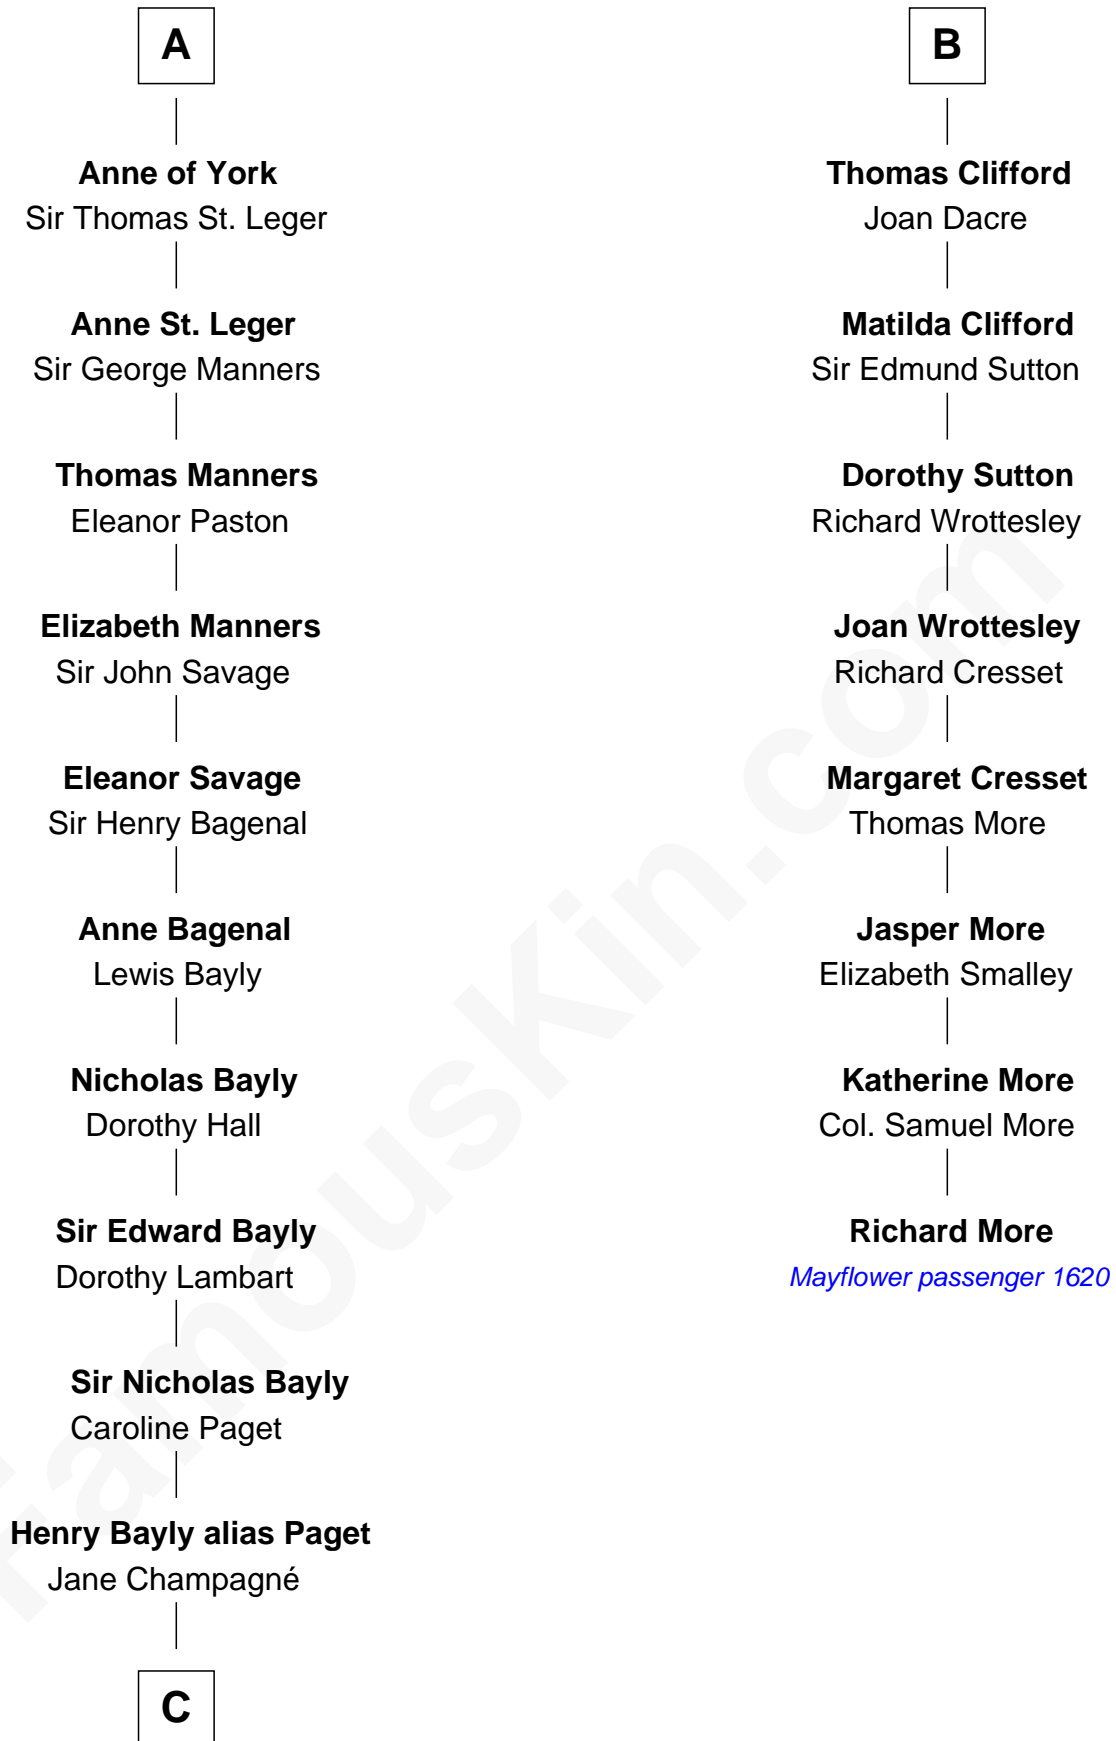

FamousKin.com

Relationship Chart of Sir Winston Churchill

Prime Minister of the United Kingdom

14th cousin 7 times removed of

Richard More

(c1614 - c1696) Mayflower passenger 1620

MAYFLOWER

C

Jane Paget
George Stewart

Jane Stewart
Sir George Spencer-Churchill

Sir John Winston Spencer-Churchill
Frances Anne Emily Vane

Randolph Henry Spencer-Churchill
Jeanette Jerome

Sir Winston Churchill
Prime Minister of the United Kingdom