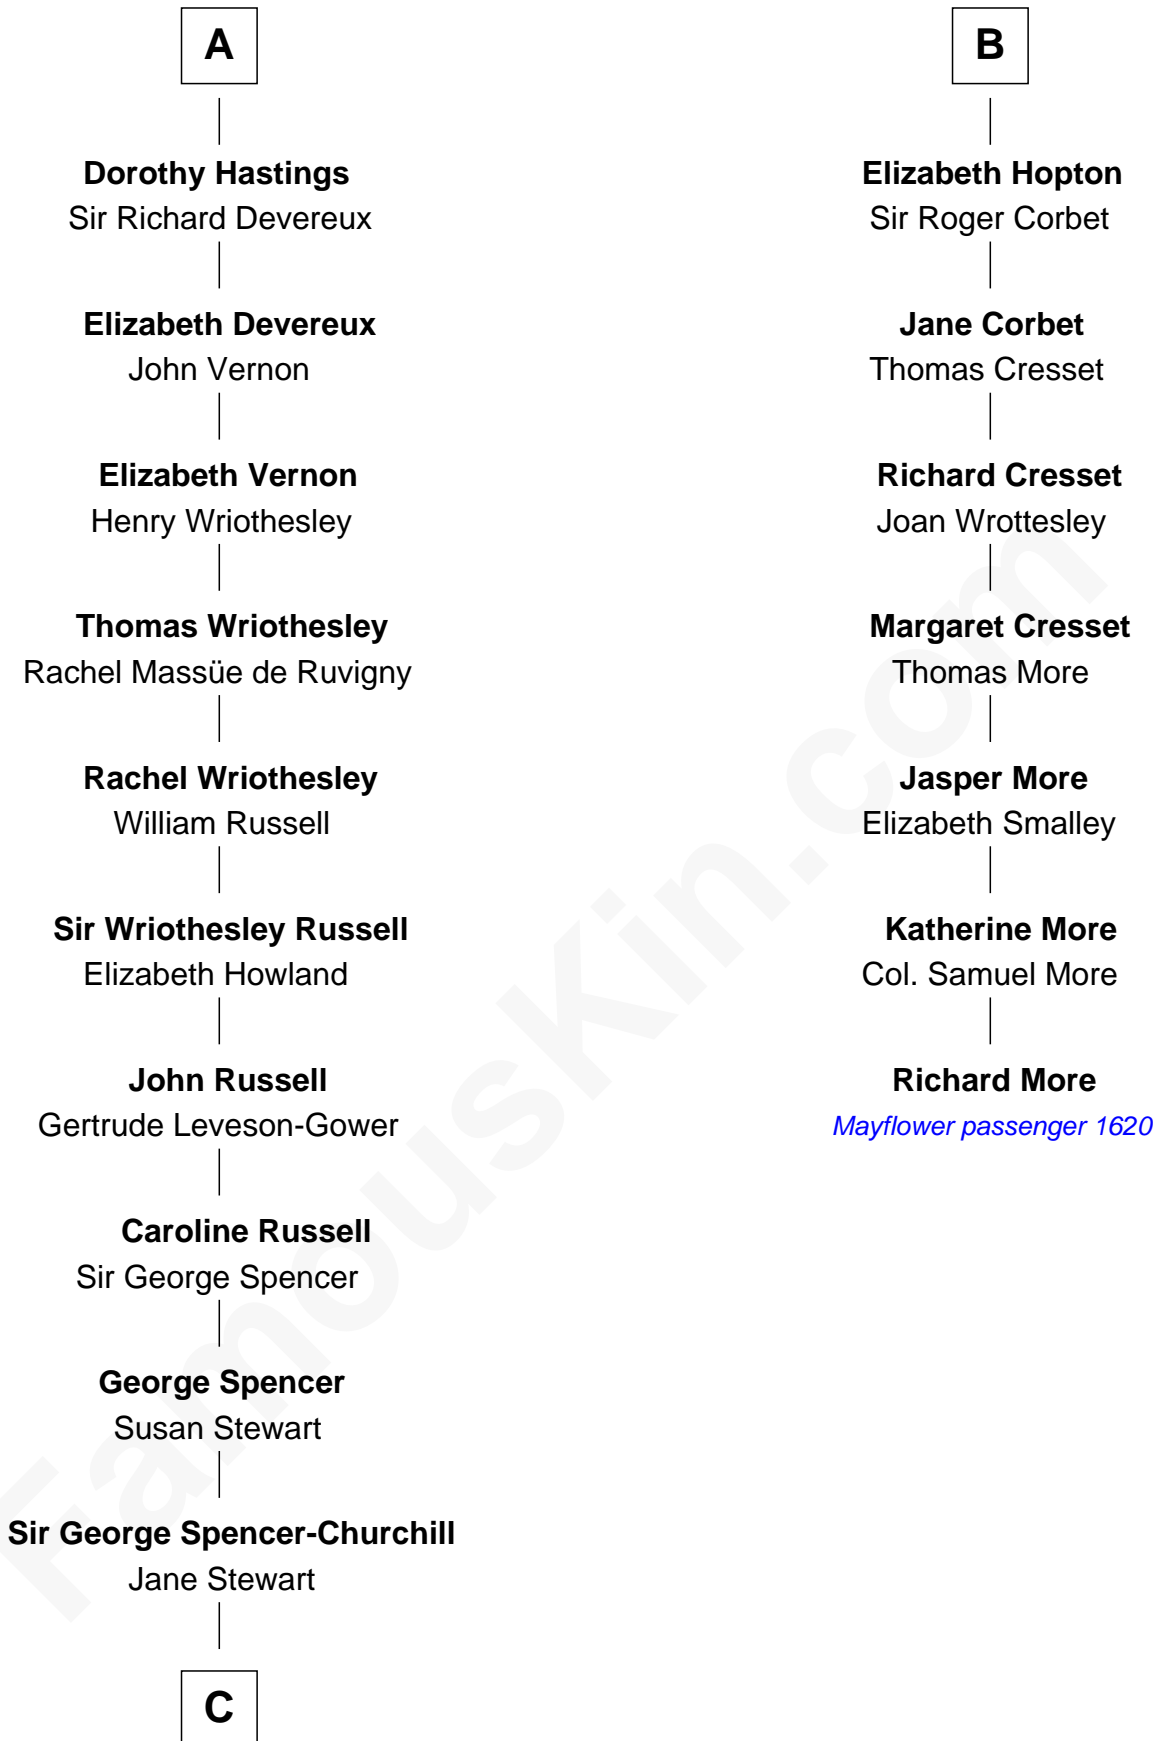

FamousKin.com

Relationship Chart of

Sir Winston Churchill

Prime Minister of the United Kingdom

13th cousin 6 times removed of

Richard More

(c1614 - c1696) Mayflower passenger 1620

MAYFLOWER

C

—
Sir John Winston Spencer-Churchill

Frances Anne Emily Vane

—
Randolph Henry Spencer-Churchill

Jeanette Jerome

—
Sir Winston Churchill

Prime Minister of the United Kingdom

FamousKin.com