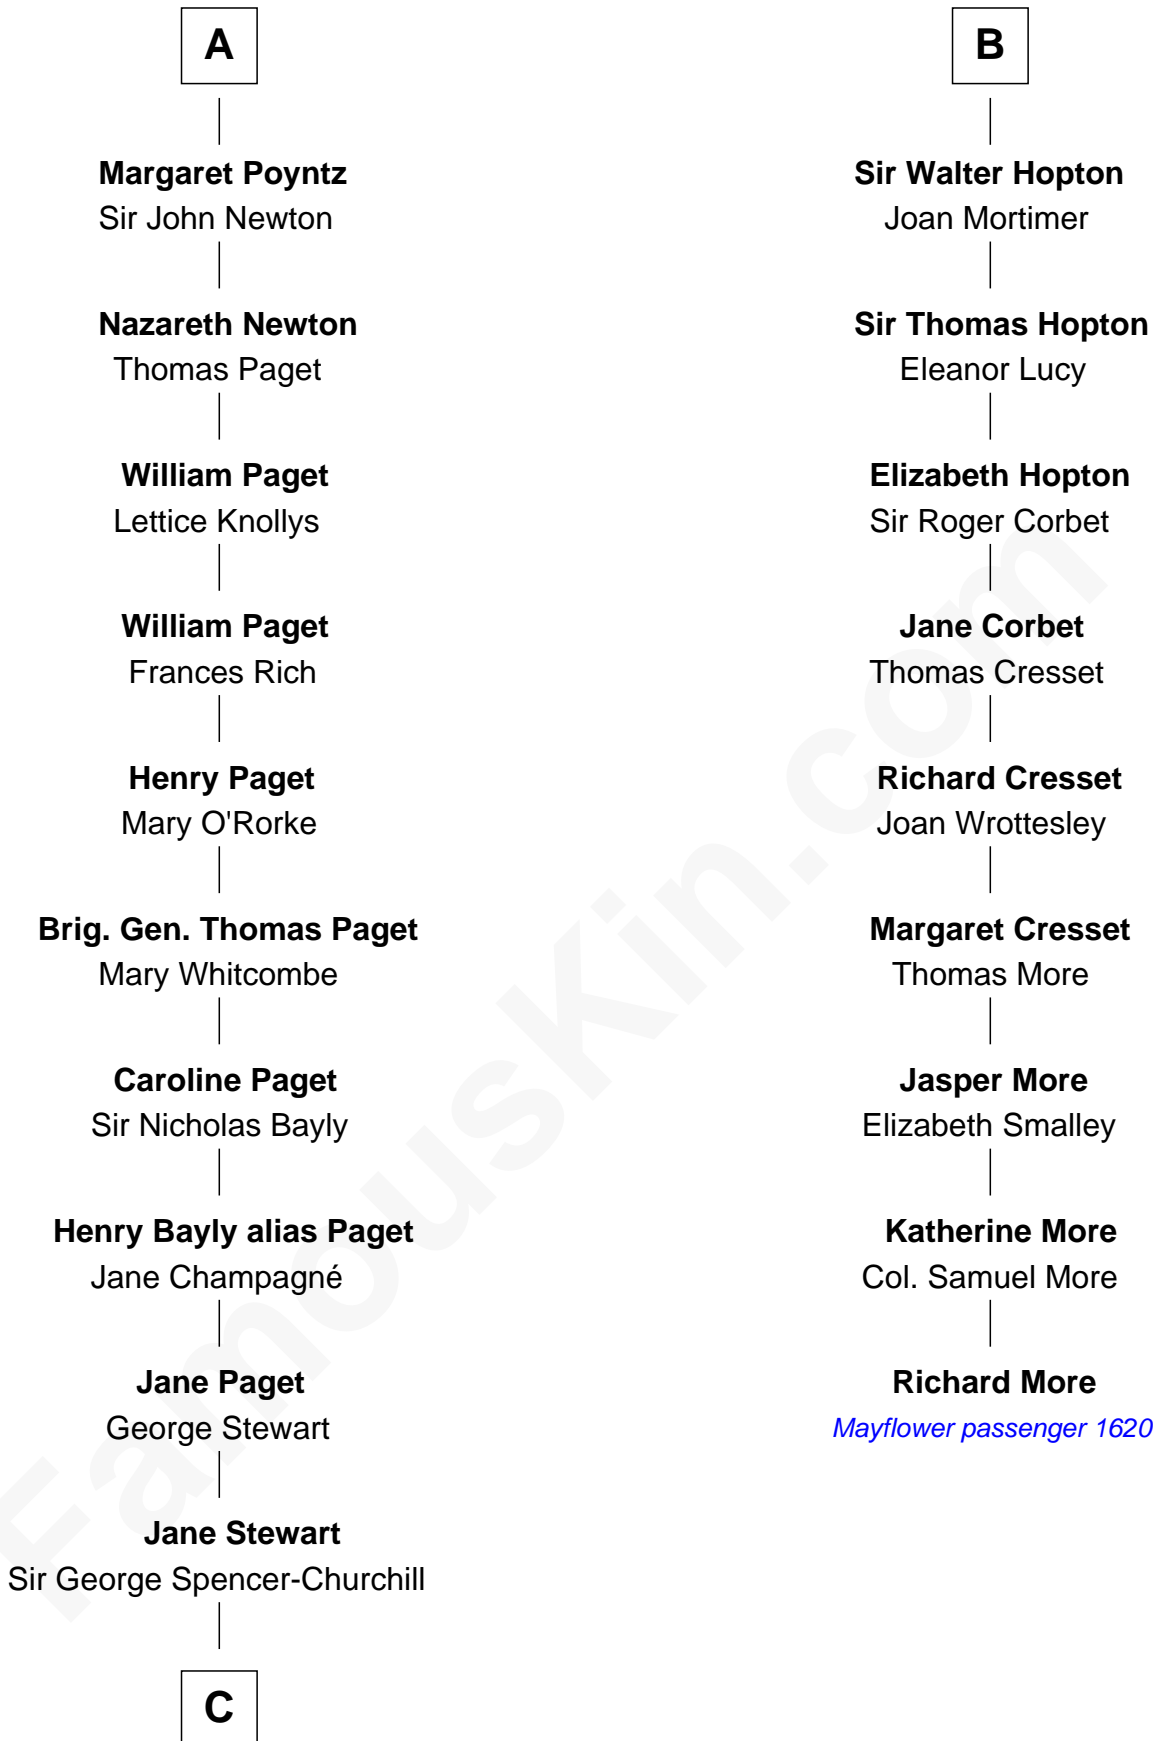

### Sir Winston Churchill

*Prime Minister of the United Kingdom*

15th cousin 4 times removed of

**Richard More**

*(c1614 - c1696) Mayflower passenger 1620*

**MAYFLOWER**

**Humphrey de Bohun**

Maud de Fiennes

Elizabeth Plantagenet

**Eleanor de Bohun**

Sir James le Boteler

**Pernel le Boteler**

Sir Gilbert Talbot

**Elizabeth Talbot**

Sir Henry de Grey

**Richard Grey**

Blanche de la Vache

**Alice Grey**

Sir William Burley

**Elizabeth Burley**

Sir John Hopton

**B**

C

—  
**Sir John Winston Spencer-Churchill**

Frances Anne Emily Vane

—  
**Randolph Henry Spencer-Churchill**

Jeanette Jerome

—  
**Sir Winston Churchill**

*Prime Minister of the United Kingdom*

FamousKin.com