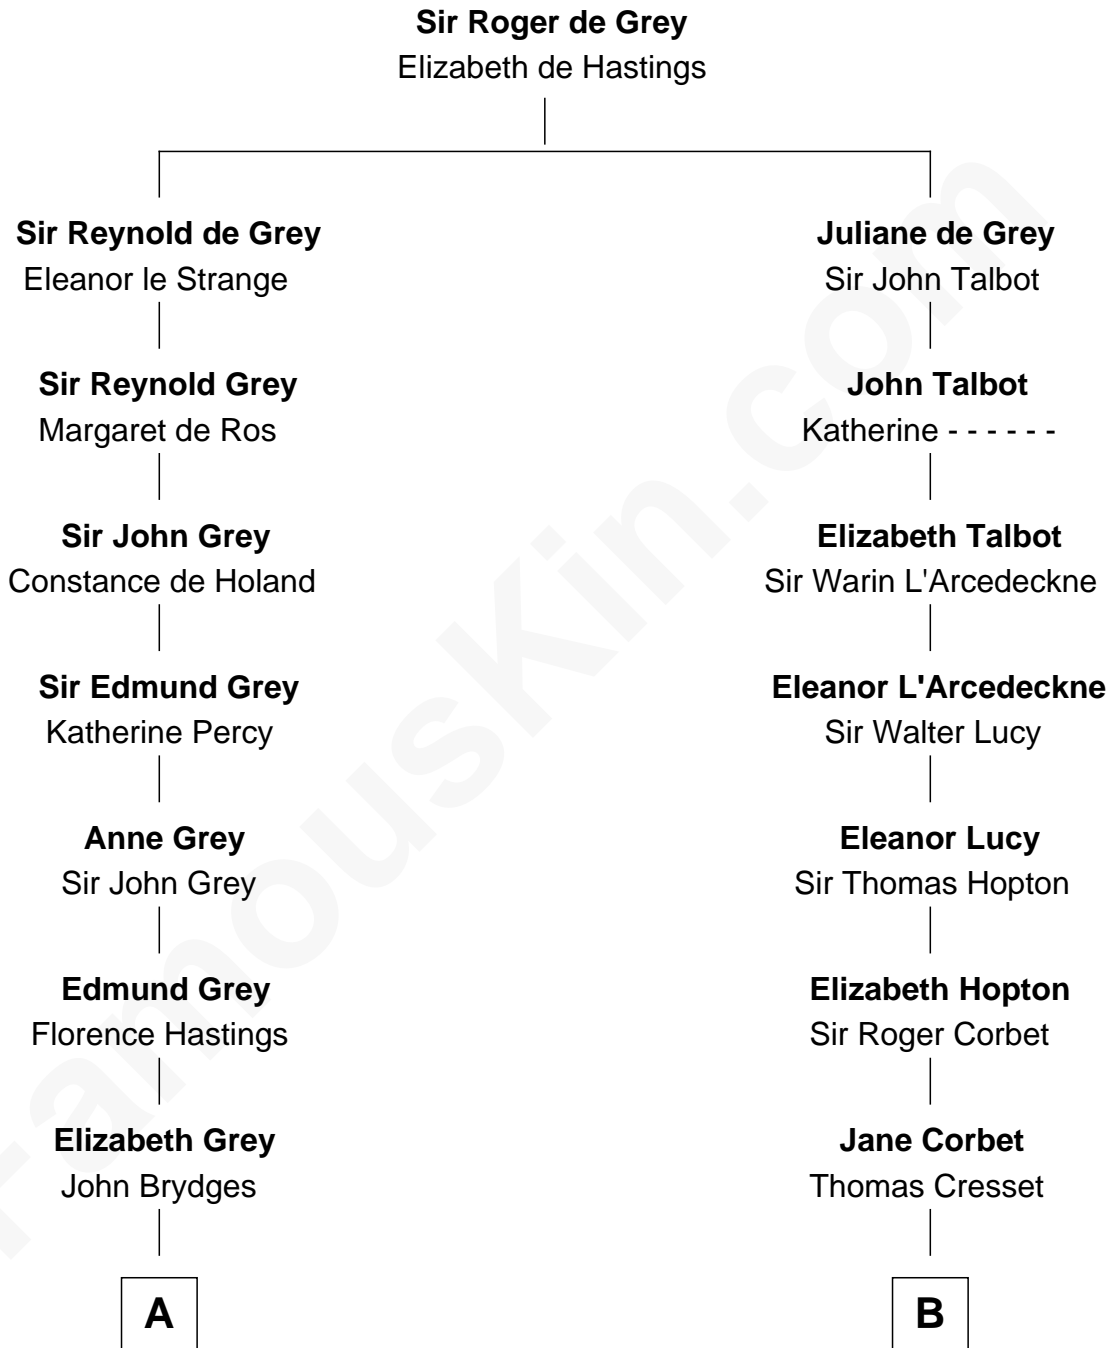

## Relationship Chart of

### Sir Winston Churchill

Prime Minister of the United Kingdom

11th cousin 8 times removed of

**Richard More**

(c1614 - c1696) Mayflower passenger 1620

**MAYFLOWER**

C

—  
**Sir John Winston Spencer-Churchill**

Frances Anne Emily Vane

—  
**Randolph Henry Spencer-Churchill**

Jeanette Jerome

—  
**Sir Winston Churchill**

*Prime Minister of the United Kingdom*

FamousKin.com