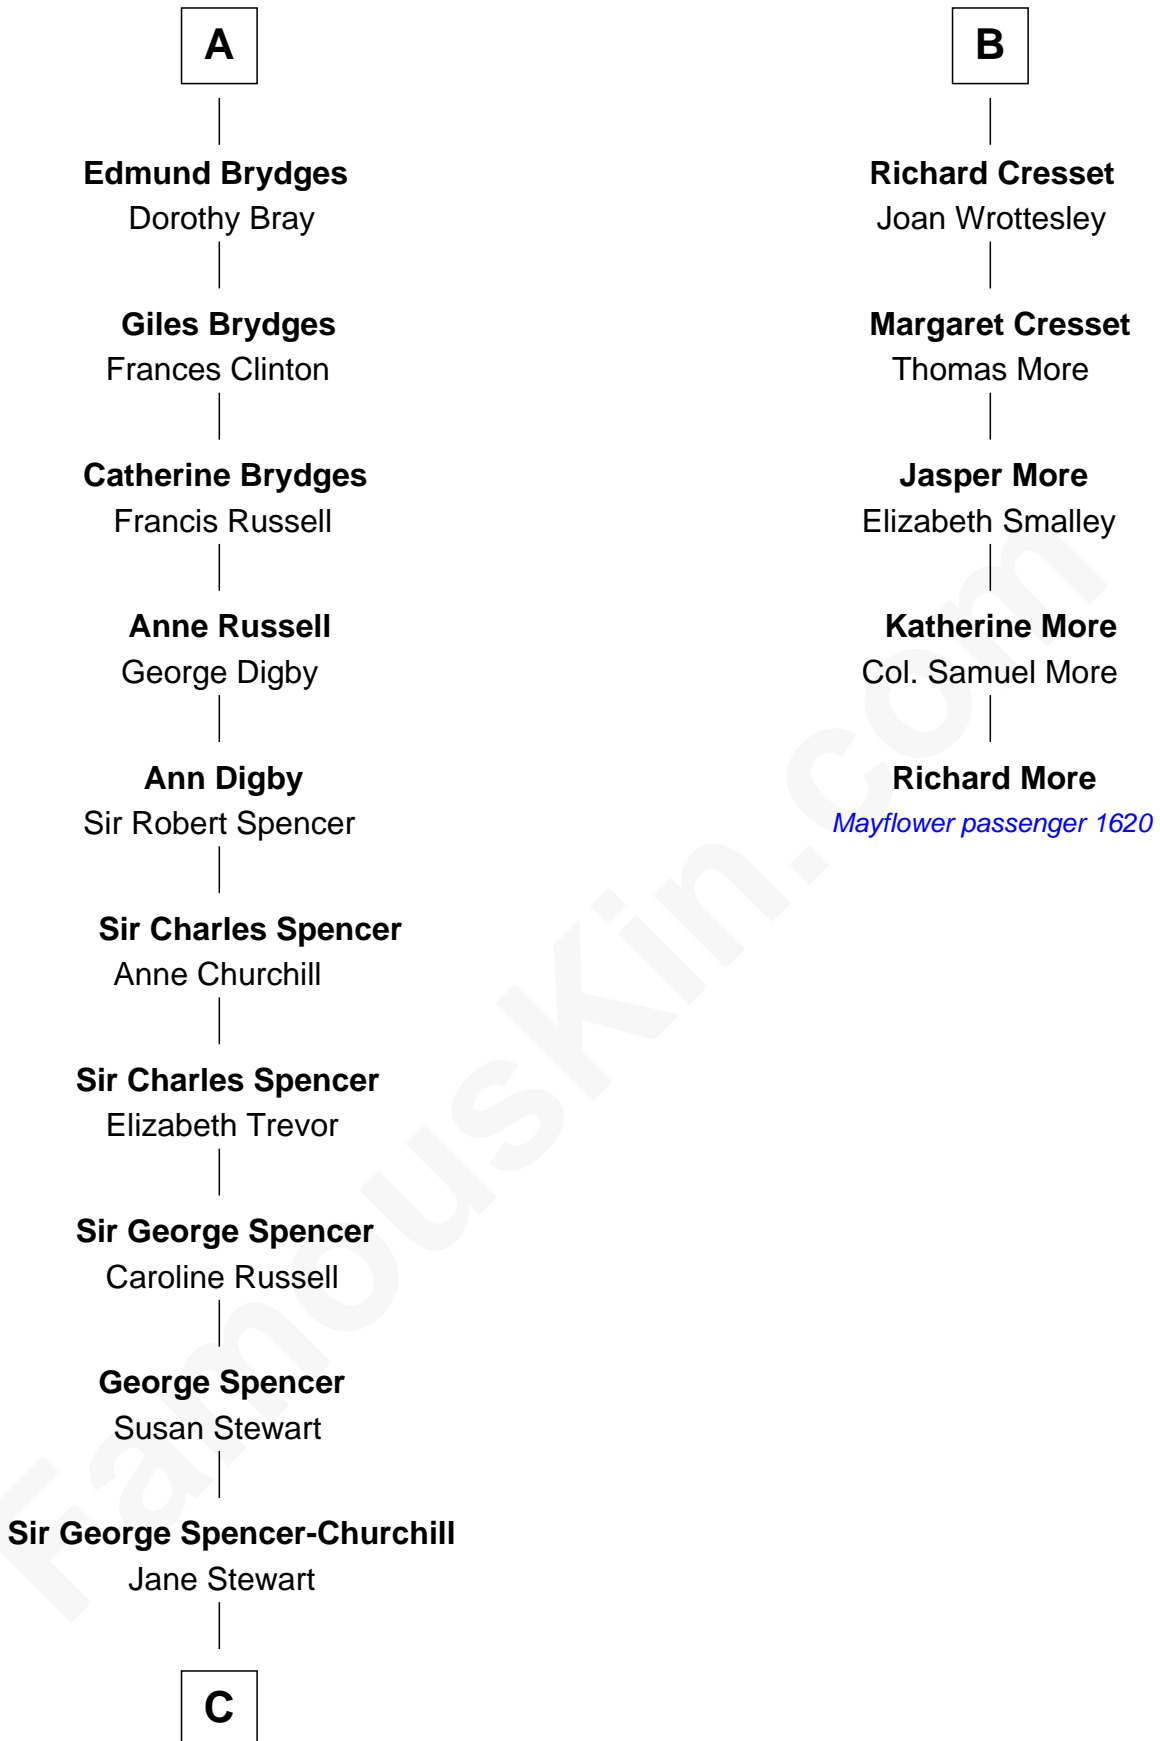

## Relationship Chart of

### Sir Winston Churchill

Prime Minister of the United Kingdom

11th cousin 8 times removed of

**Richard More**

(c1614 - c1696) Mayflower passenger 1620

**MAYFLOWER**

C

—  
**Sir John Winston Spencer-Churchill**

Frances Anne Emily Vane

—  
**Randolph Henry Spencer-Churchill**

Jeanette Jerome

—  
**Sir Winston Churchill**

*Prime Minister of the United Kingdom*

FamousKin.com