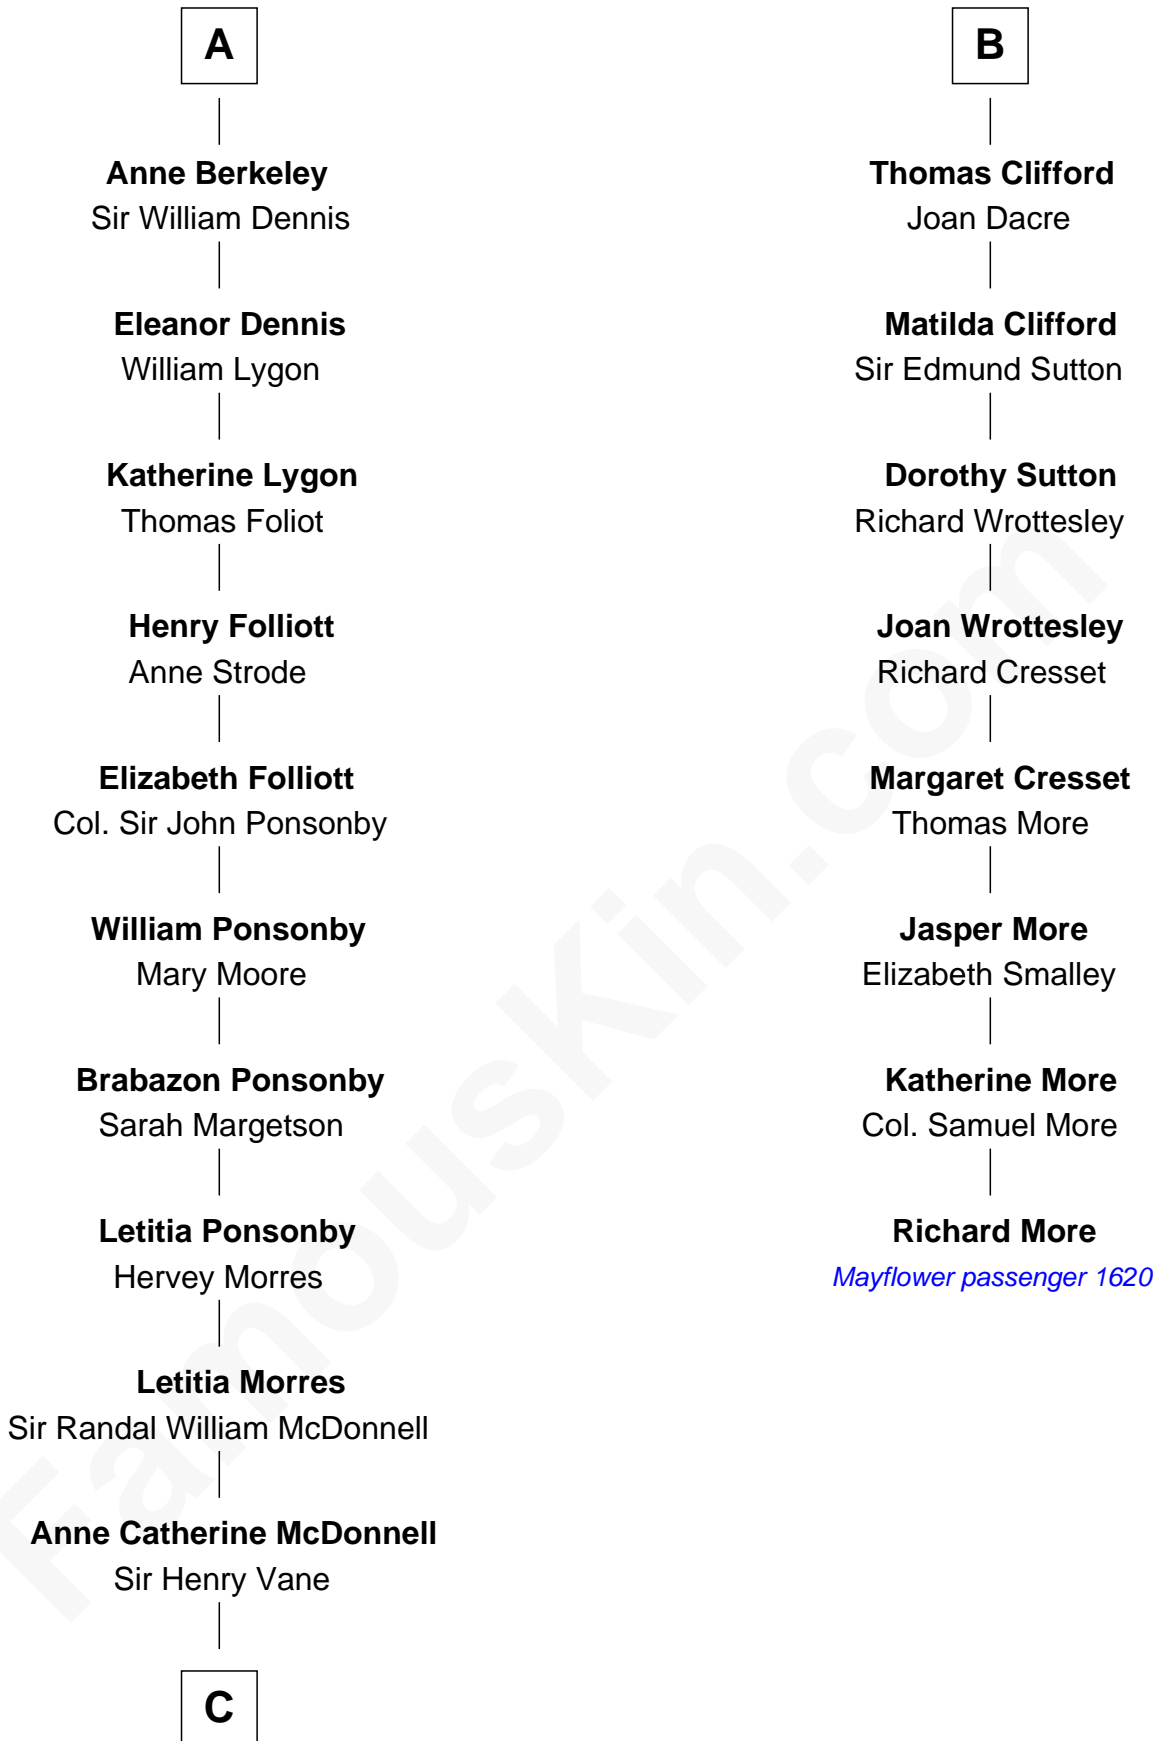

## Relationship Chart of

### Sir Winston Churchill

*Prime Minister of the United Kingdom*

14th cousin 6 times removed of

**Richard More**

*(c1614 - c1696) Mayflower passenger 1620*

**MAYFLOWER**

**C**

—  
**Frances Anne Emily Vane-Tempest**

Sir Charles William Stewart

—  
**Frances Anne Emily Vane**

Sir John Winston Spencer-Churchill

—  
**Randolph Henry Spencer-Churchill**

Jeanette Jerome

—  
**Sir Winston Churchill**

*Prime Minister of the United Kingdom*