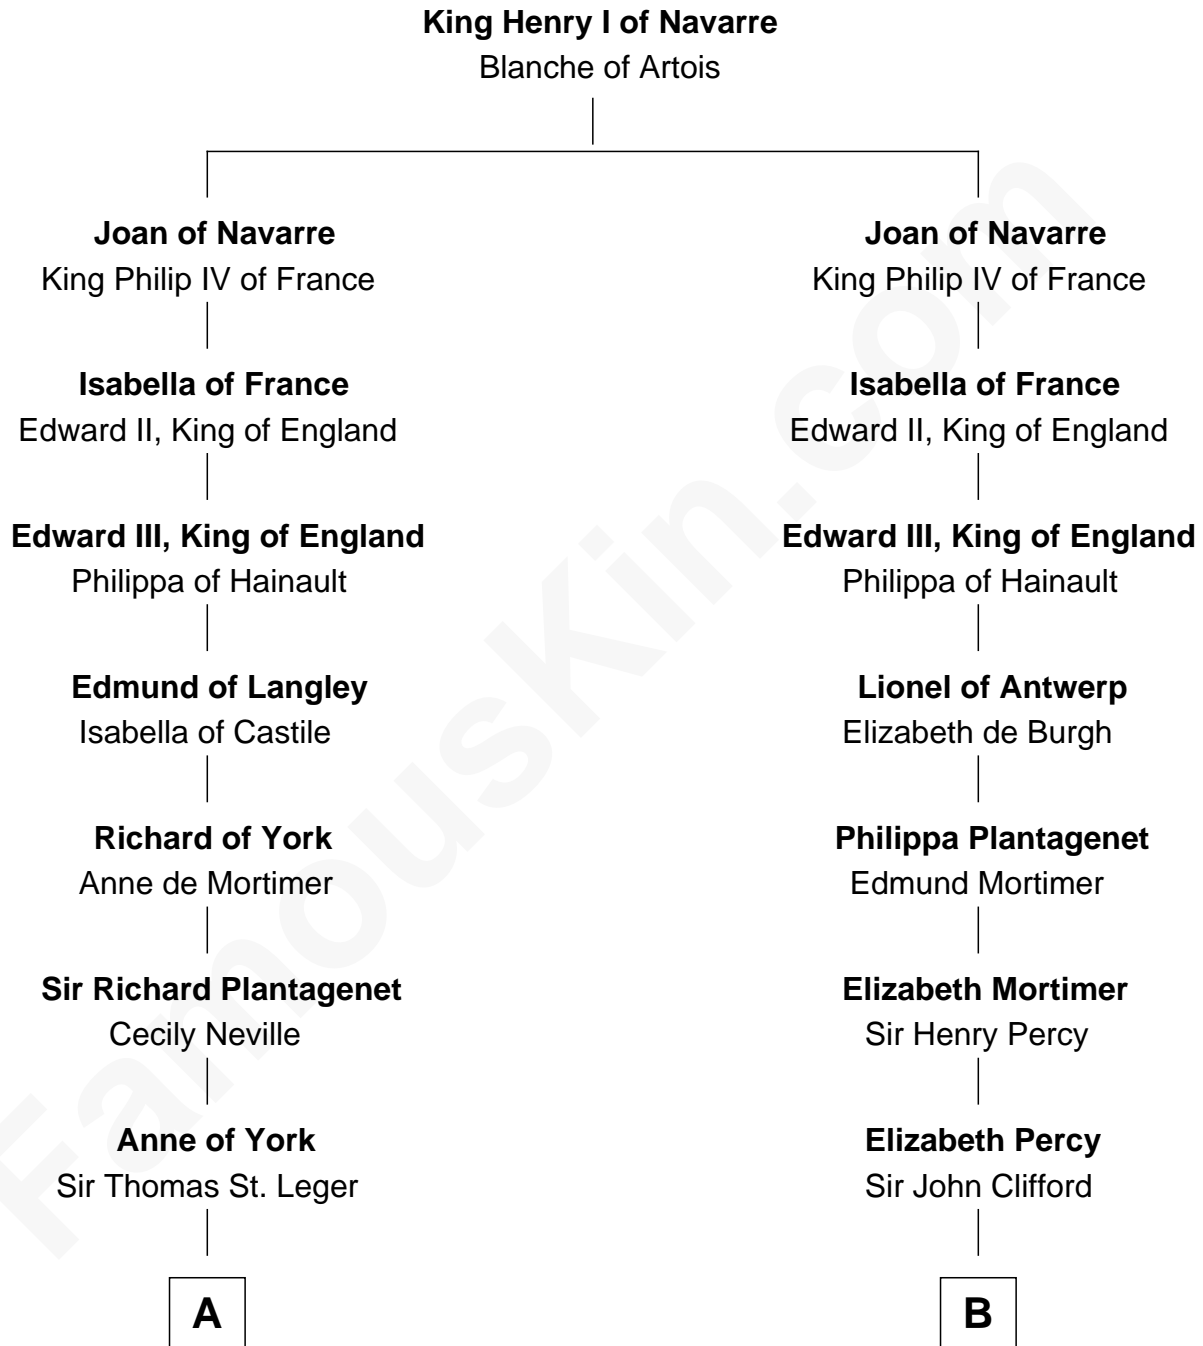

## Relationship Chart of

### Sir Winston Churchill

*Prime Minister of the United Kingdom*

14th cousin 6 times removed of

**Richard More**

*(c1614 - c1696) Mayflower passenger 1620*

**MAYFLOWER**

**C**

—  
**Jane Stewart**

Sir George Spencer-Churchill

—  
**Sir John Winston Spencer-Churchill**

Frances Anne Emily Vane

—  
**Randolph Henry Spencer-Churchill**

Jeanette Jerome

—  
**Sir Winston Churchill**

*Prime Minister of the United Kingdom*