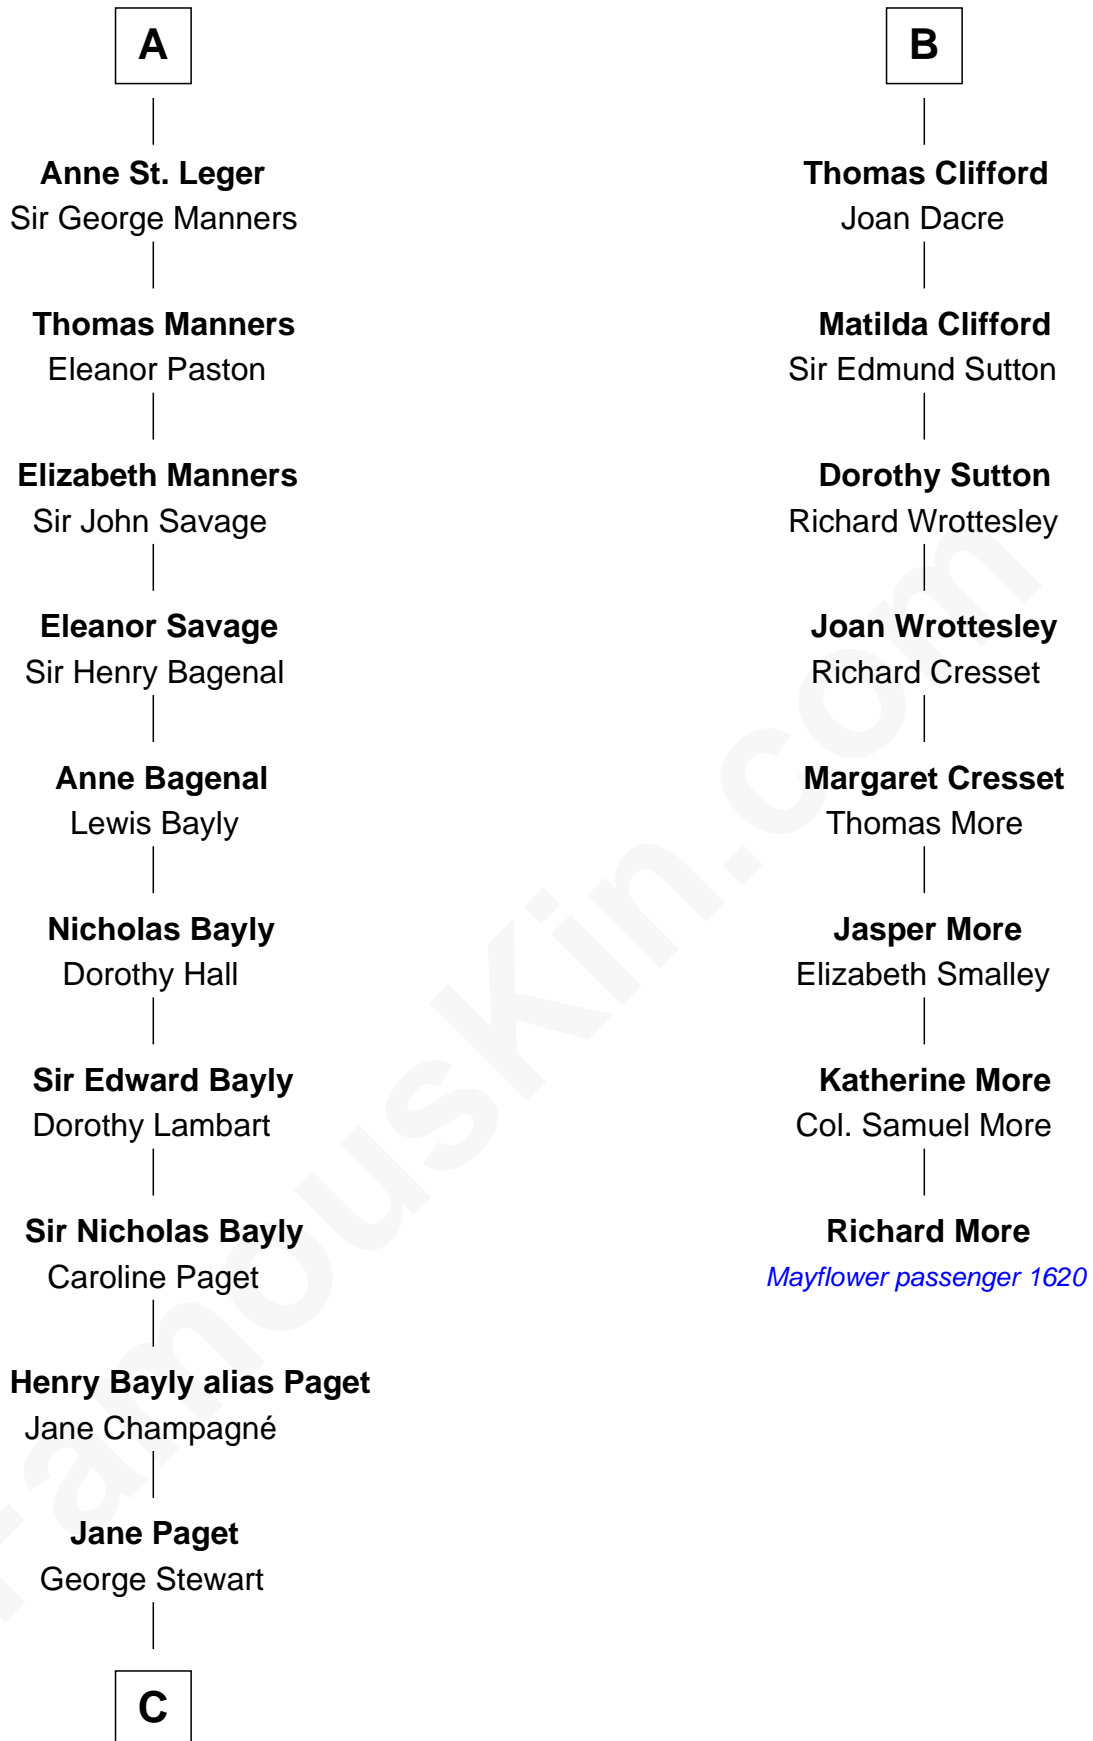

## Relationship Chart of

### Sir Winston Churchill

*Prime Minister of the United Kingdom*

14th cousin 6 times removed of

**Richard More**

*(c1614 - c1696) Mayflower passenger 1620*

**MAYFLOWER**

**C**

—  
**Jane Stewart**

Sir George Spencer-Churchill

—  
**Sir John Winston Spencer-Churchill**

Frances Anne Emily Vane

—  
**Randolph Henry Spencer-Churchill**

Jeanette Jerome

—  
**Sir Winston Churchill**

*Prime Minister of the United Kingdom*