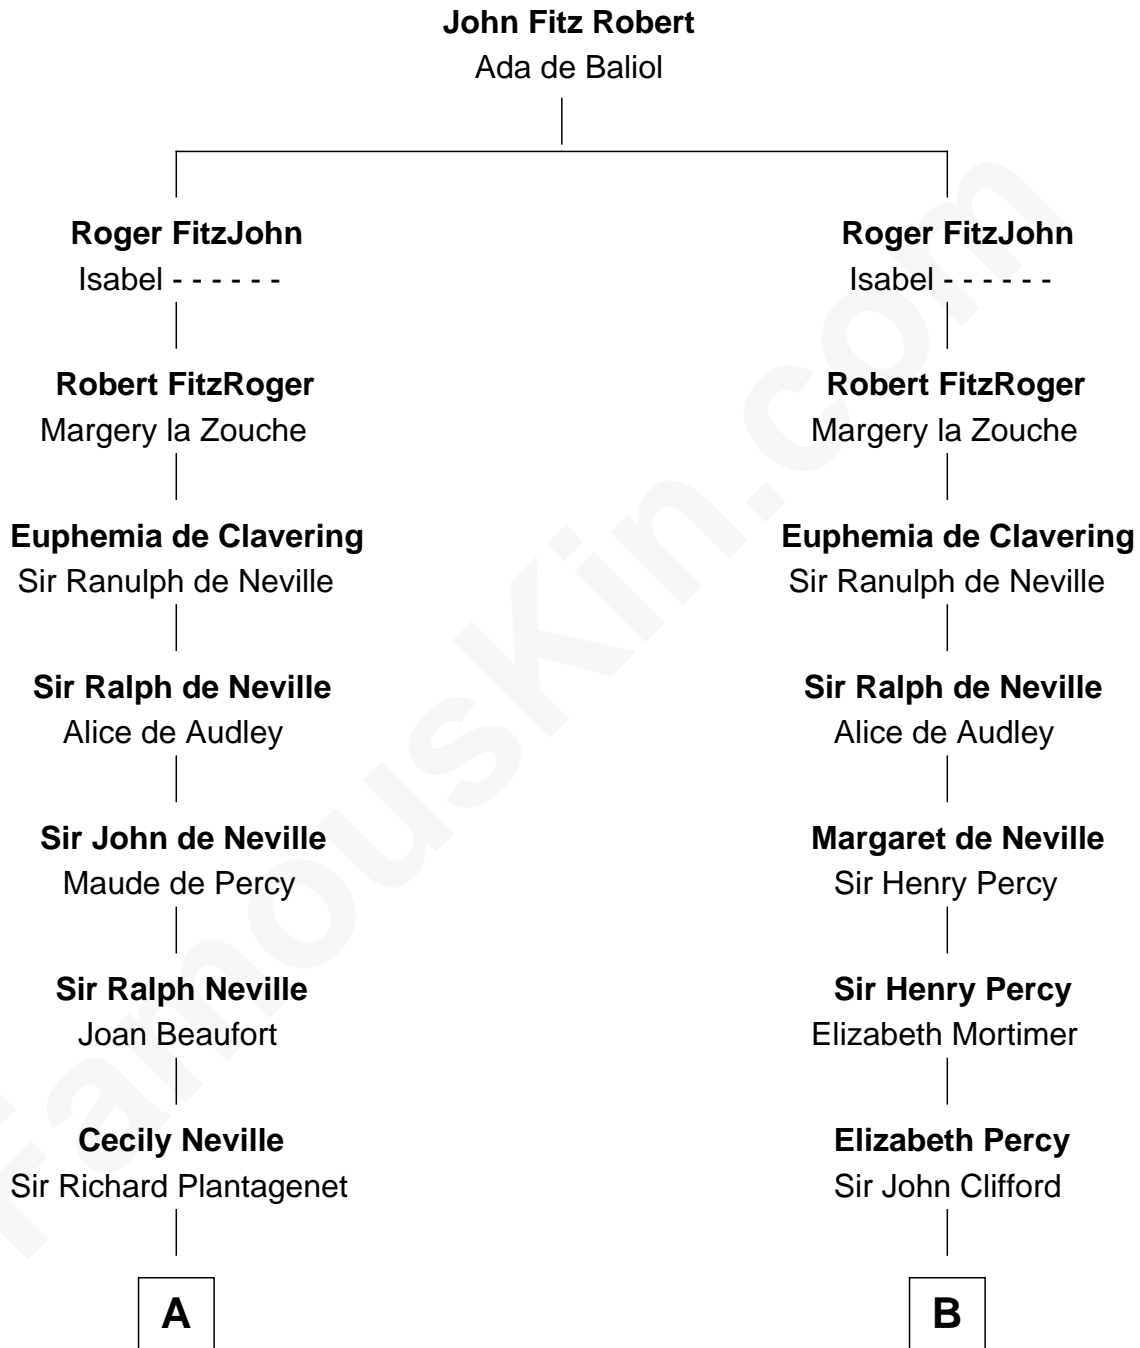

FamousKin.com

Relationship Chart of

Sir Winston Churchill

Prime Minister of the United Kingdom

14th cousin 7 times removed of

Richard More

(c1614 - c1696) Mayflower passenger 1620

MAYFLOWER

C

Jane Paget
George Stewart

Jane Stewart
Sir George Spencer-Churchill

Sir John Winston Spencer-Churchill
Frances Anne Emily Vane

Randolph Henry Spencer-Churchill
Jeanette Jerome

Sir Winston Churchill
Prime Minister of the United Kingdom