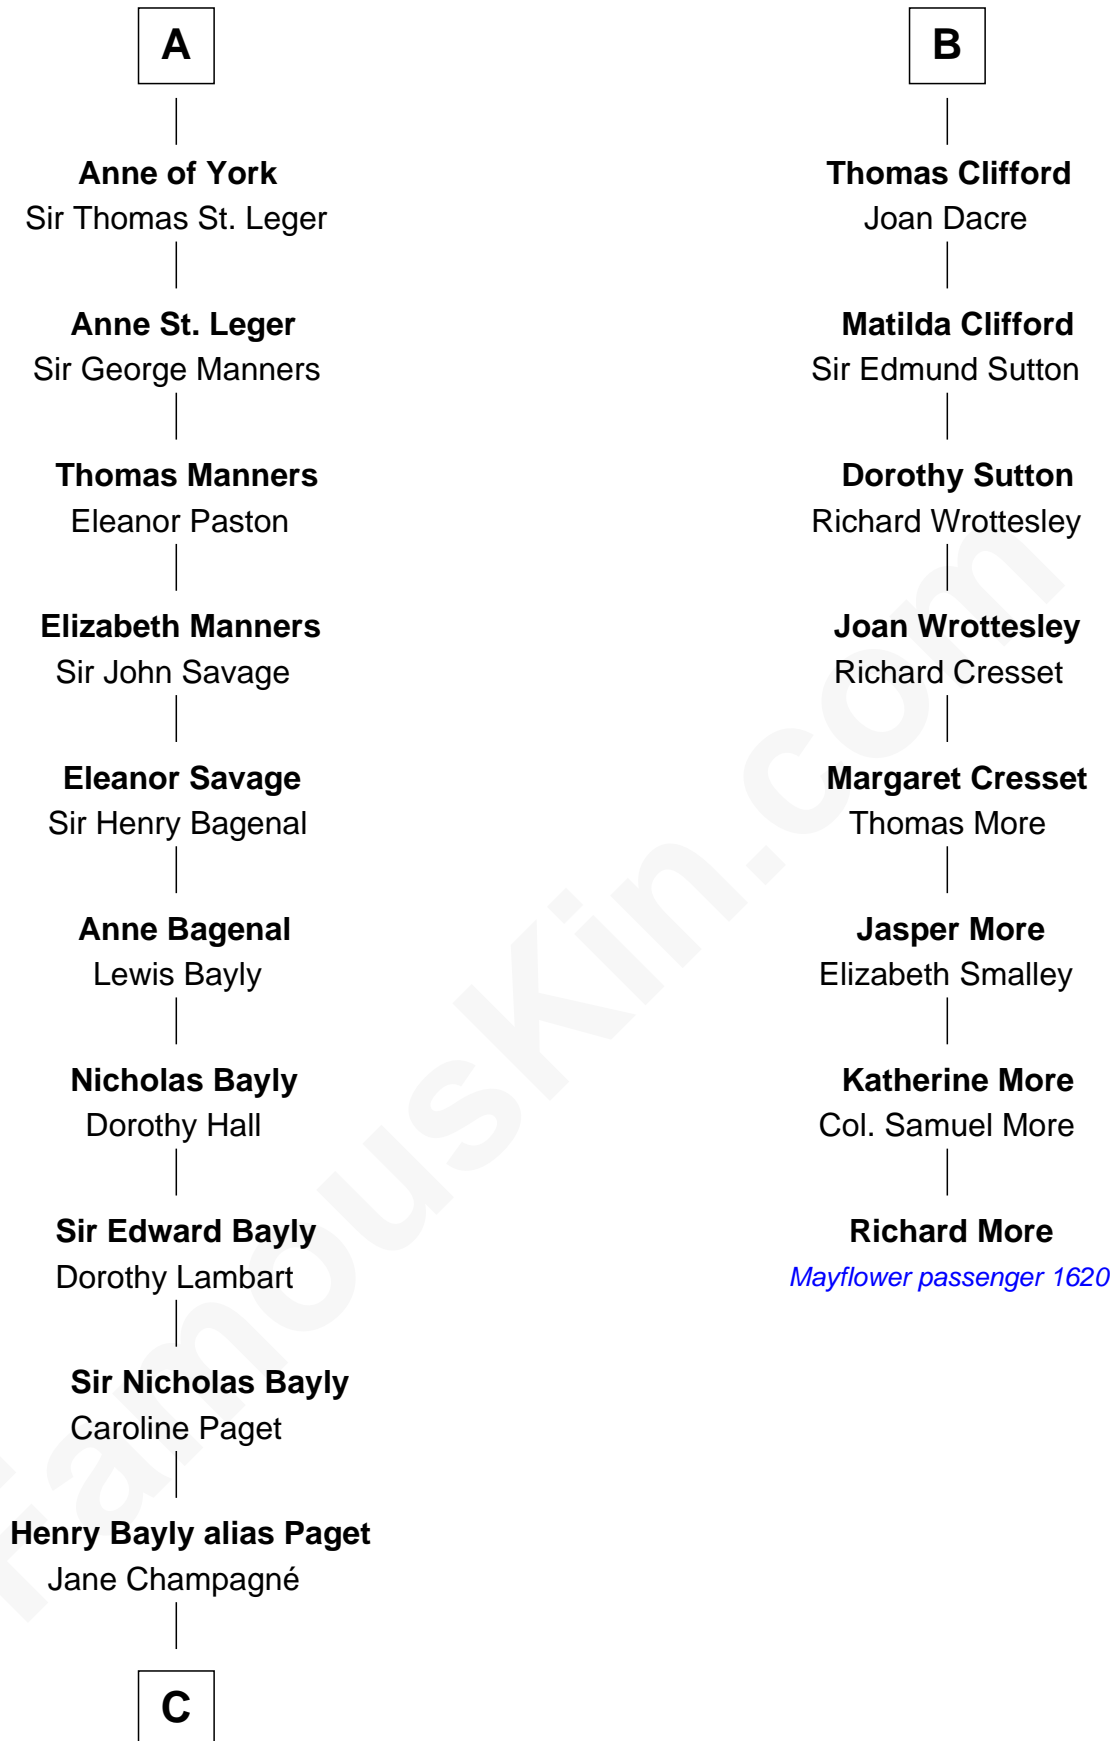

FamousKin.com

Relationship Chart of

Sir Winston Churchill

Prime Minister of the United Kingdom

14th cousin 7 times removed of

Richard More

(c1614 - c1696) Mayflower passenger 1620

MAYFLOWER

C

Jane Paget
George Stewart

Jane Stewart
Sir George Spencer-Churchill

Sir John Winston Spencer-Churchill
Frances Anne Emily Vane

Randolph Henry Spencer-Churchill
Jeanette Jerome

Sir Winston Churchill
Prime Minister of the United Kingdom