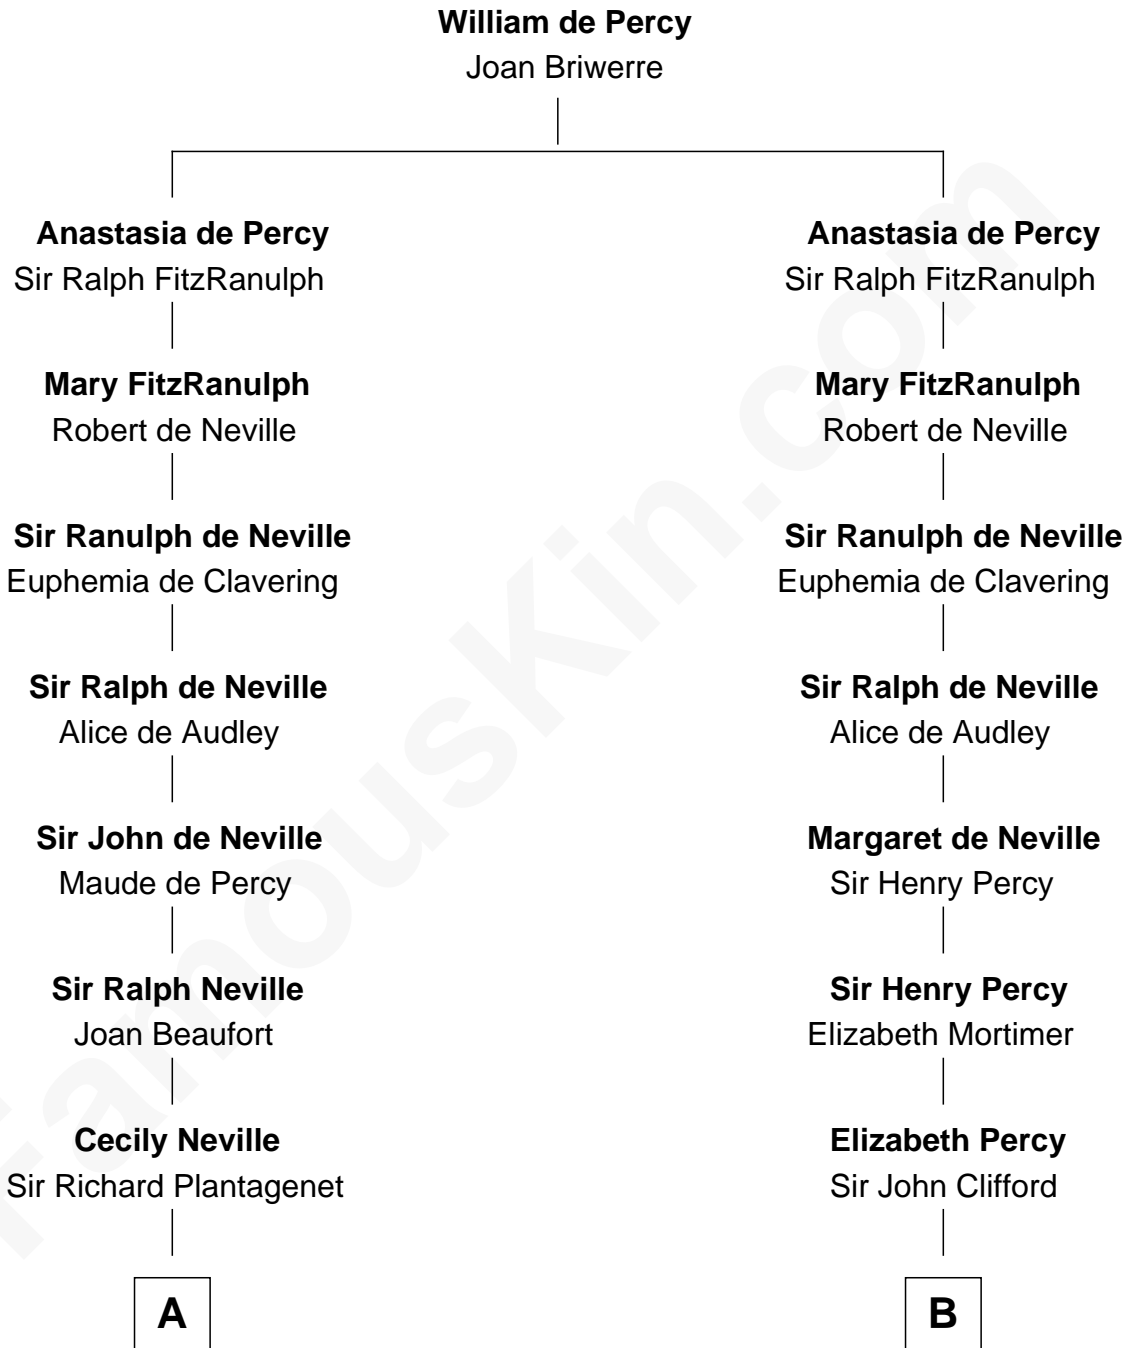

FamousKin.com

Relationship Chart of

Sir Winston Churchill

Prime Minister of the United Kingdom

14th cousin 7 times removed of

Richard More

(c1614 - c1696) Mayflower passenger 1620

MAYFLOWER

C

Jane Paget
George Stewart

Jane Stewart
Sir George Spencer-Churchill

Sir John Winston Spencer-Churchill
Frances Anne Emily Vane

Randolph Henry Spencer-Churchill
Jeanette Jerome

Sir Winston Churchill
Prime Minister of the United Kingdom