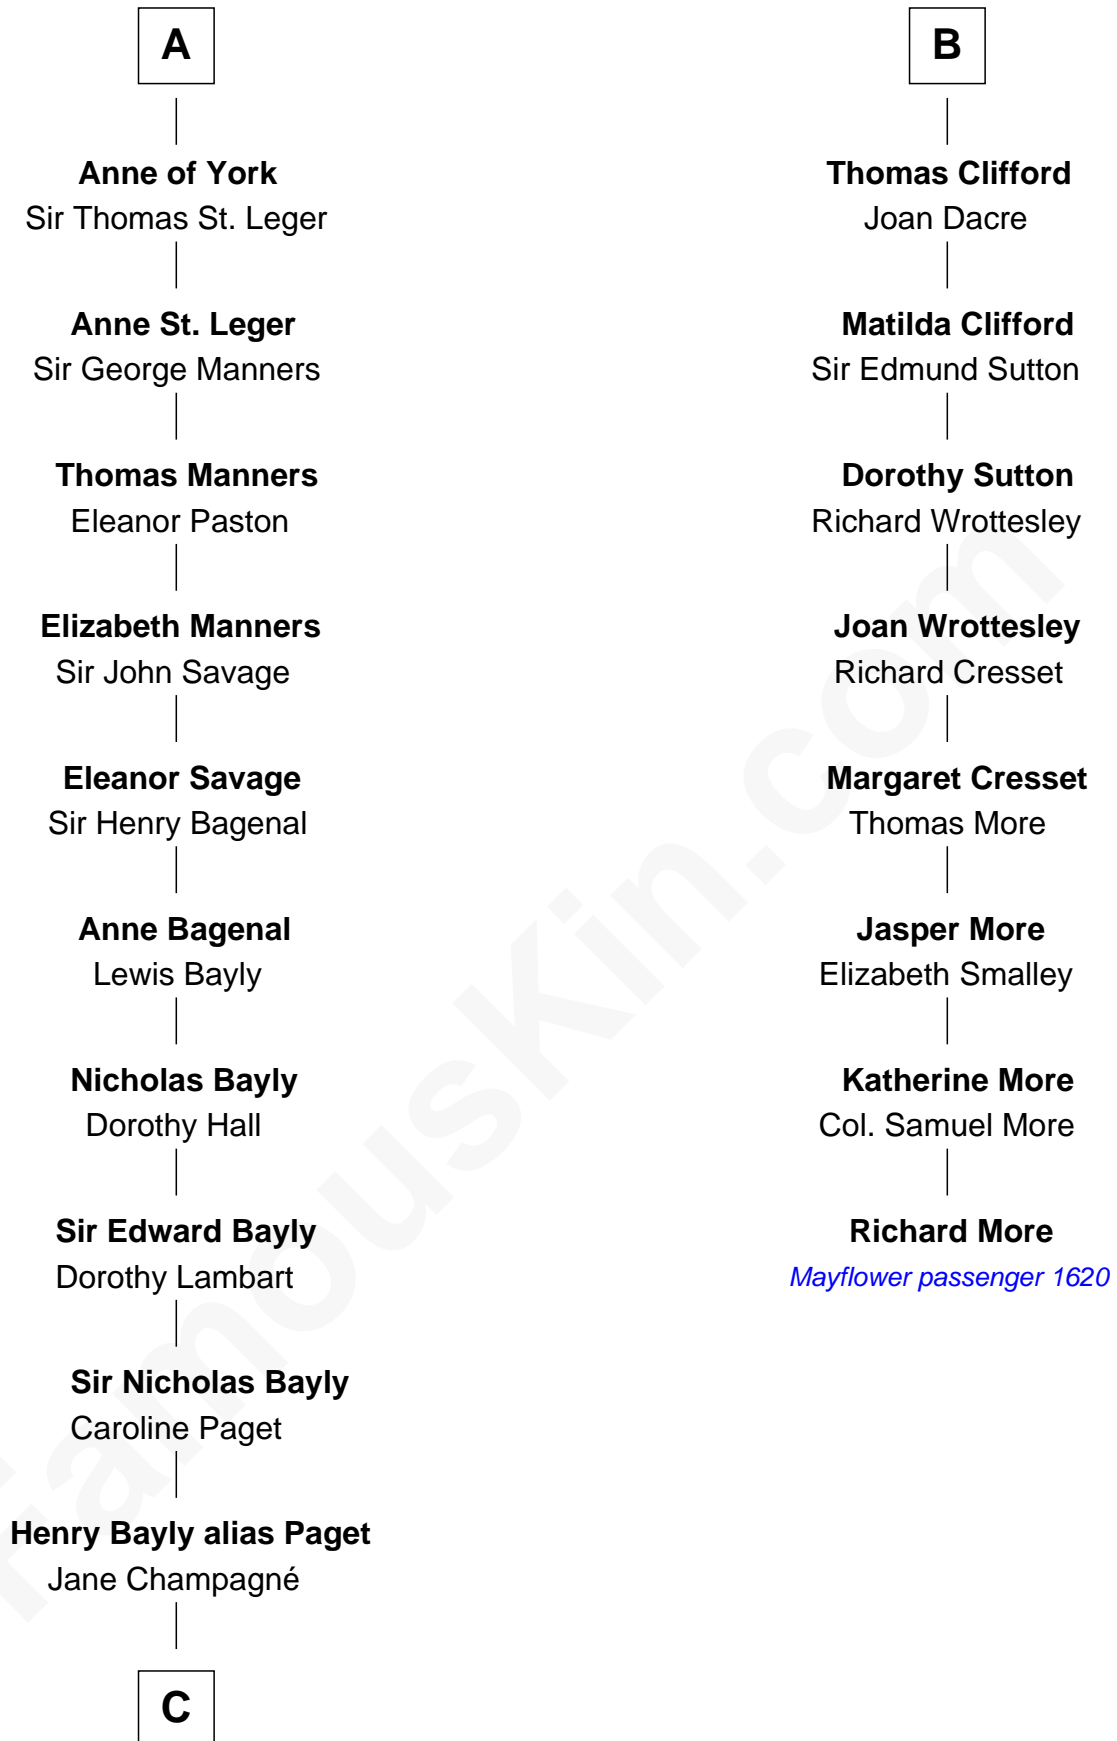

FamousKin.com

Relationship Chart of

Sir Winston Churchill

Prime Minister of the United Kingdom

14th cousin 7 times removed of

Richard More

(c1614 - c1696) Mayflower passenger 1620

MAYFLOWER

C

Jane Paget
George Stewart

Jane Stewart
Sir George Spencer-Churchill

Sir John Winston Spencer-Churchill
Frances Anne Emily Vane

Randolph Henry Spencer-Churchill
Jeanette Jerome

Sir Winston Churchill
Prime Minister of the United Kingdom