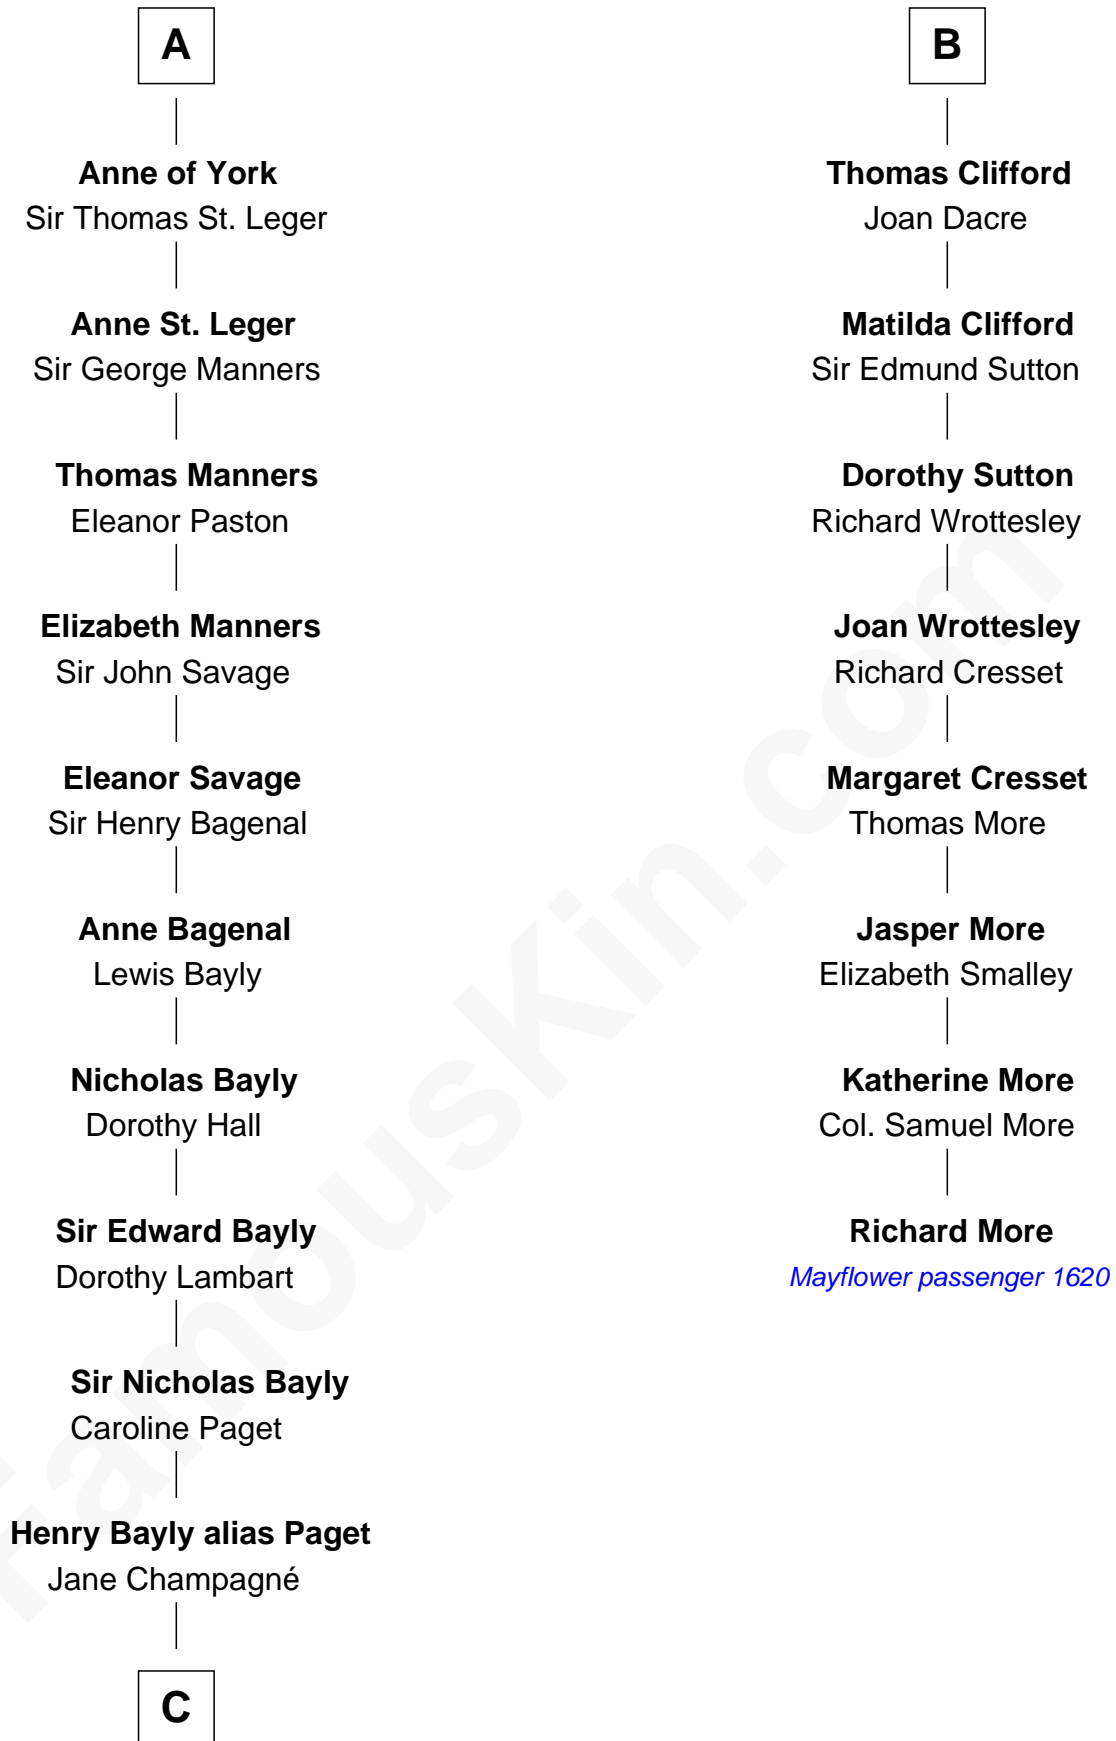

## Relationship Chart of

### Sir Winston Churchill

Prime Minister of the United Kingdom

14th cousin 7 times removed of

**Richard More**

(c1614 - c1696) Mayflower passenger 1620

**MAYFLOWER**

**C**

**Jane Paget**  
George Stewart

**Jane Stewart**  
Sir George Spencer-Churchill

**Sir John Winston Spencer-Churchill**  
Frances Anne Emily Vane

**Randolph Henry Spencer-Churchill**  
Jeanette Jerome

**Sir Winston Churchill**  
*Prime Minister of the United Kingdom*