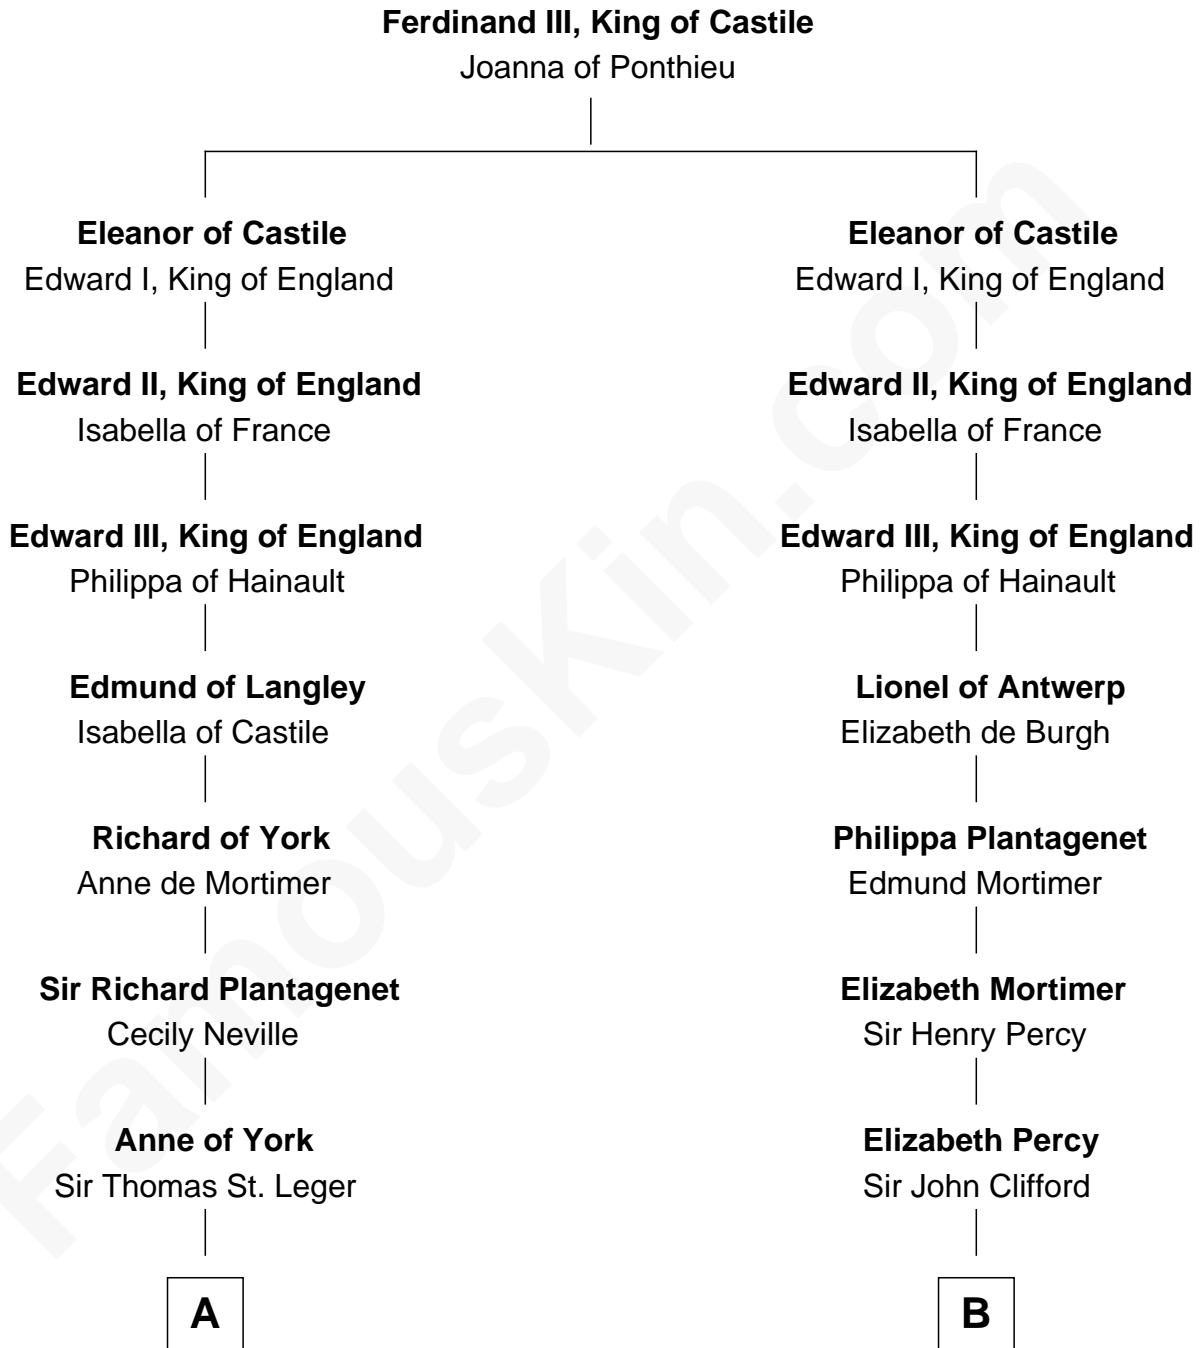

FamousKin.com

Relationship Chart of

Sir Winston Churchill

Prime Minister of the United Kingdom

14th cousin 6 times removed of

Richard More

(c1614 - c1696) Mayflower passenger 1620

MAYFLOWER

C

—
Jane Stewart

Sir George Spencer-Churchill

—
Sir John Winston Spencer-Churchill

Frances Anne Emily Vane

—
Randolph Henry Spencer-Churchill

Jeanette Jerome

—
Sir Winston Churchill