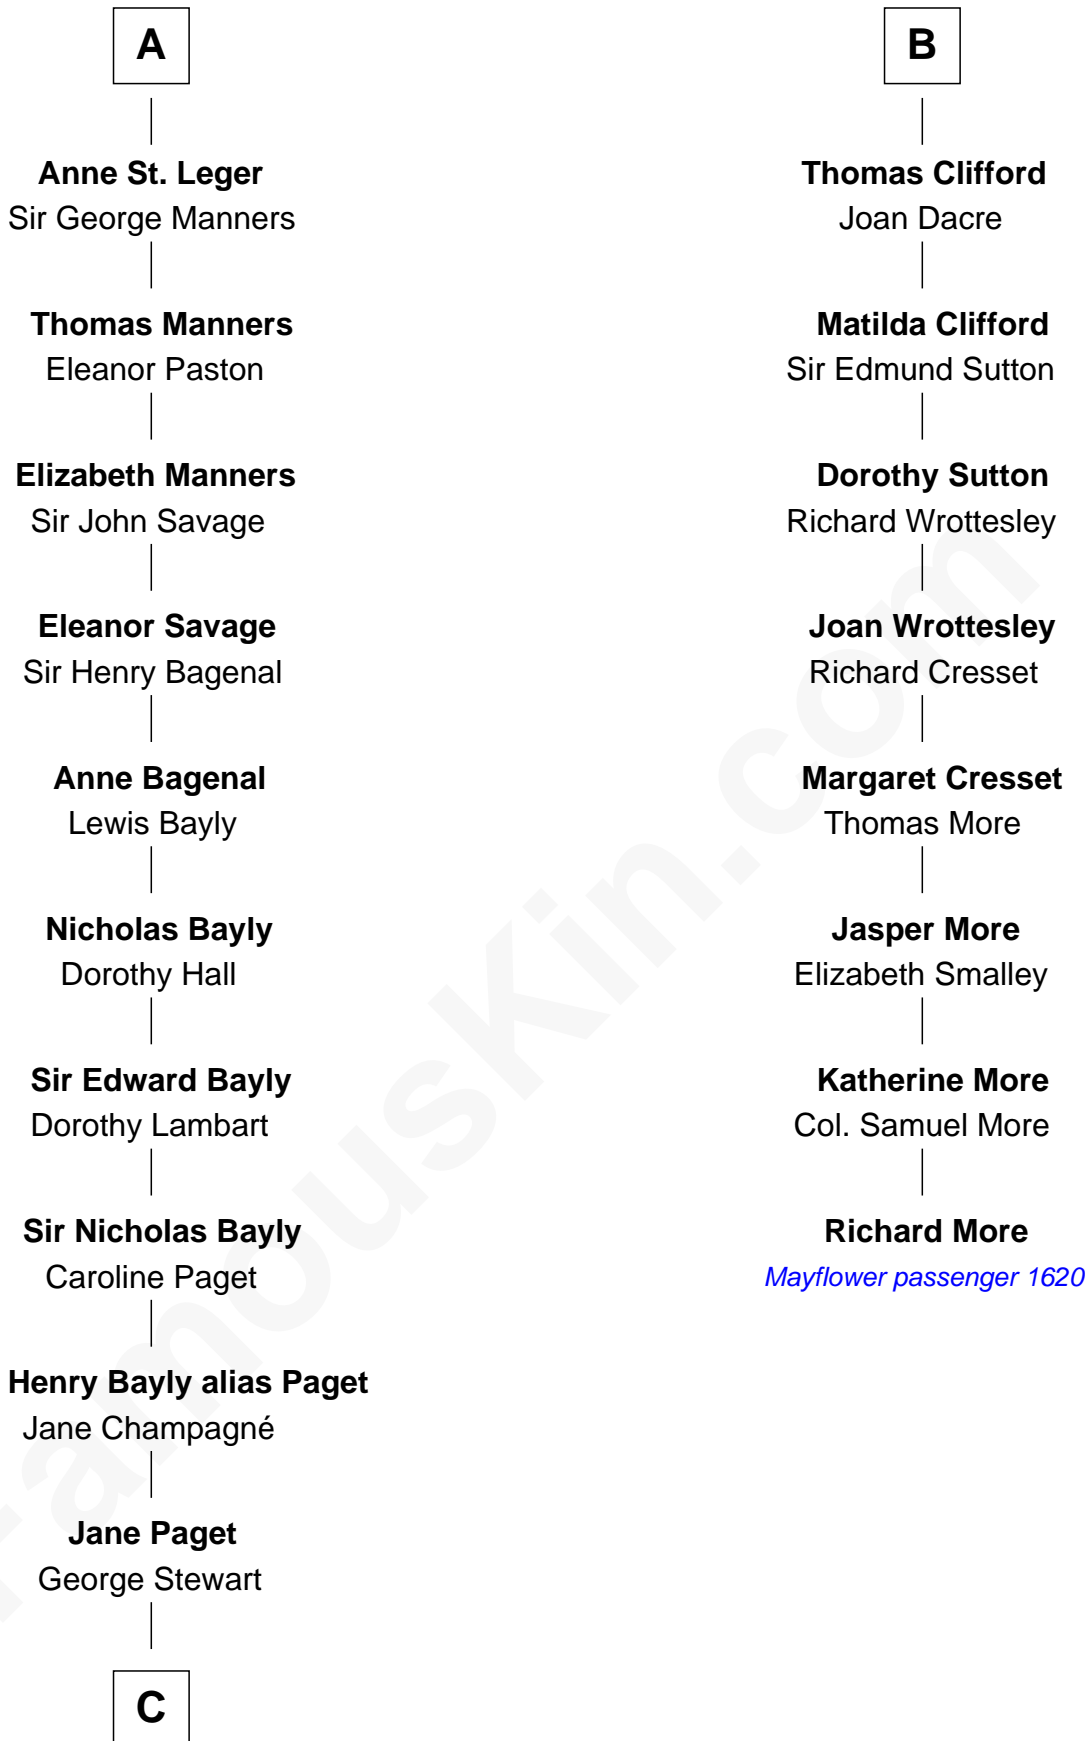

FamousKin.com

Relationship Chart of

Sir Winston Churchill

Prime Minister of the United Kingdom

14th cousin 6 times removed of

Richard More

(c1614 - c1696) Mayflower passenger 1620

MAYFLOWER

C

—
Jane Stewart

Sir George Spencer-Churchill

—
Sir John Winston Spencer-Churchill

Frances Anne Emily Vane

—
Randolph Henry Spencer-Churchill

Jeanette Jerome

—
Sir Winston Churchill