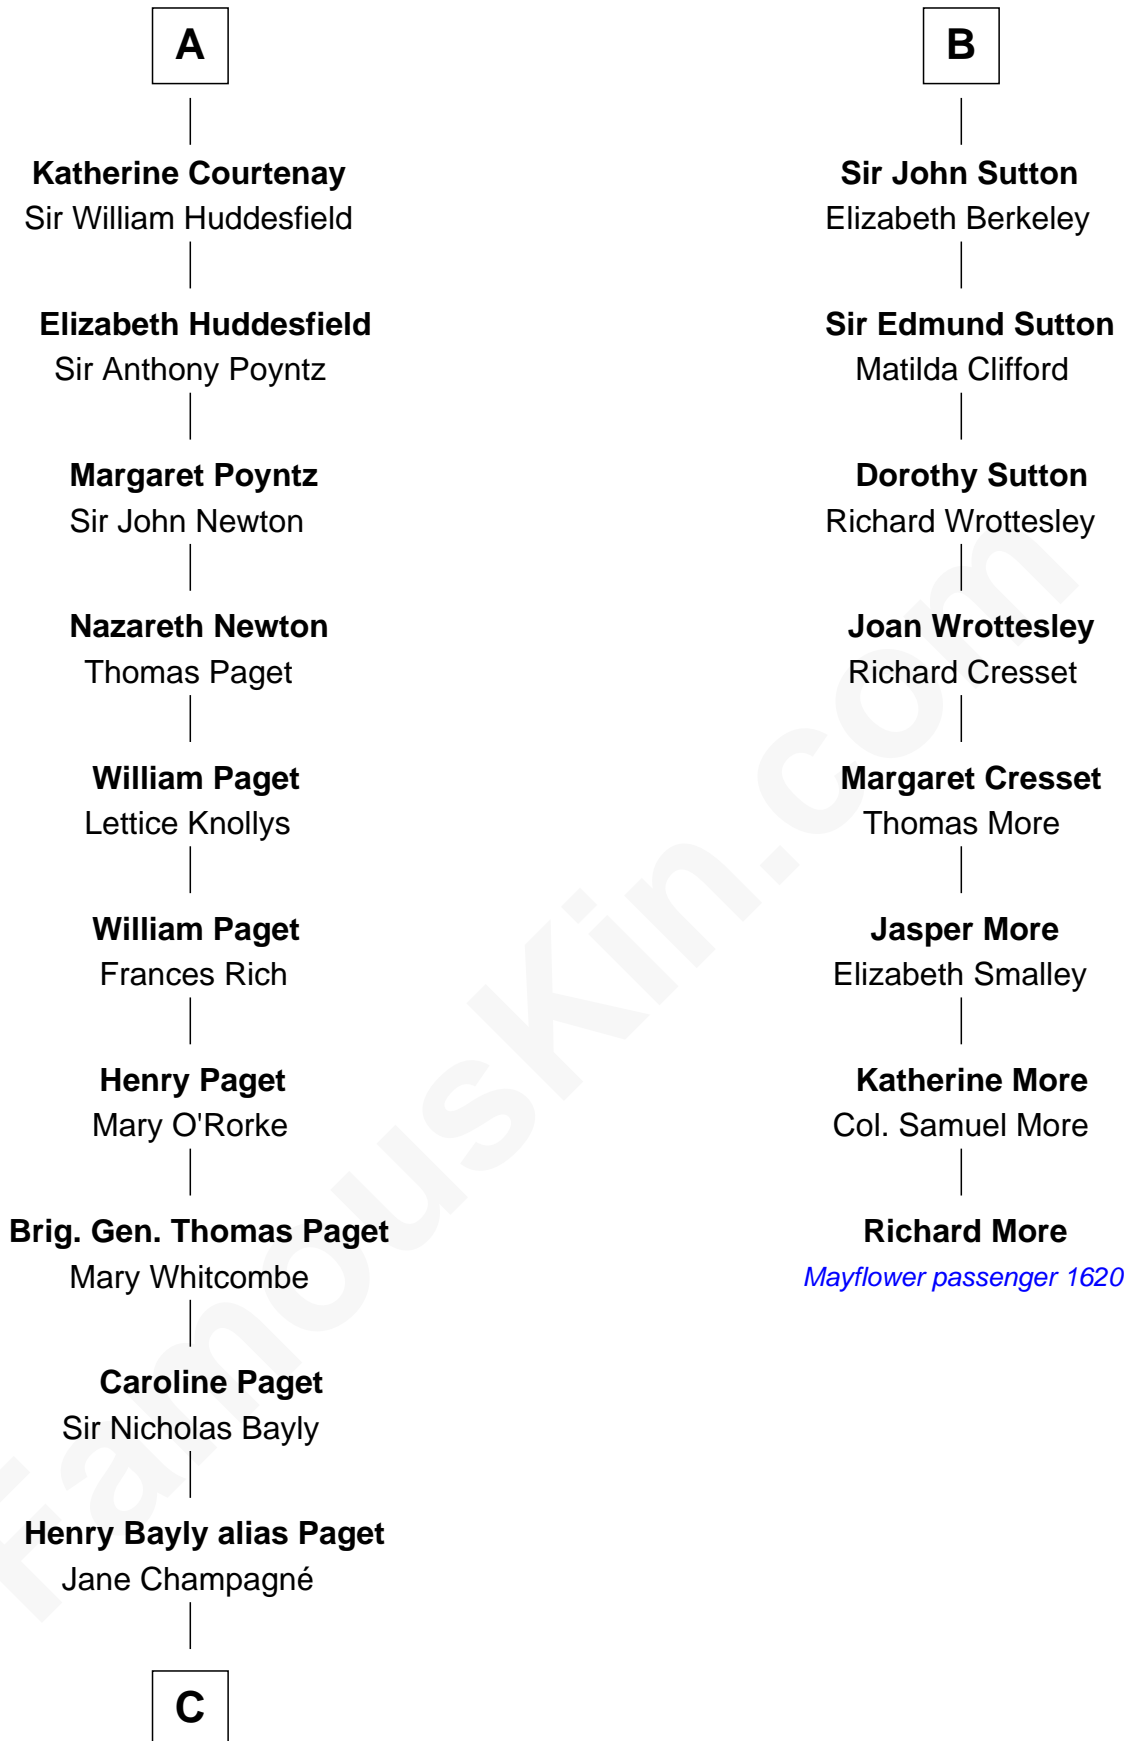

FamousKin.com

Relationship Chart of

Sir Winston Churchill

Prime Minister of the United Kingdom

14th cousin 7 times removed of

Richard More

(c1614 - c1696) Mayflower passenger 1620

MAYFLOWER

Sir Philip Basset

C

|

Jane Paget
George Stewart

|

Jane Stewart
Sir George Spencer-Churchill

|

Sir John Winston Spencer-Churchill
Frances Anne Emily Vane