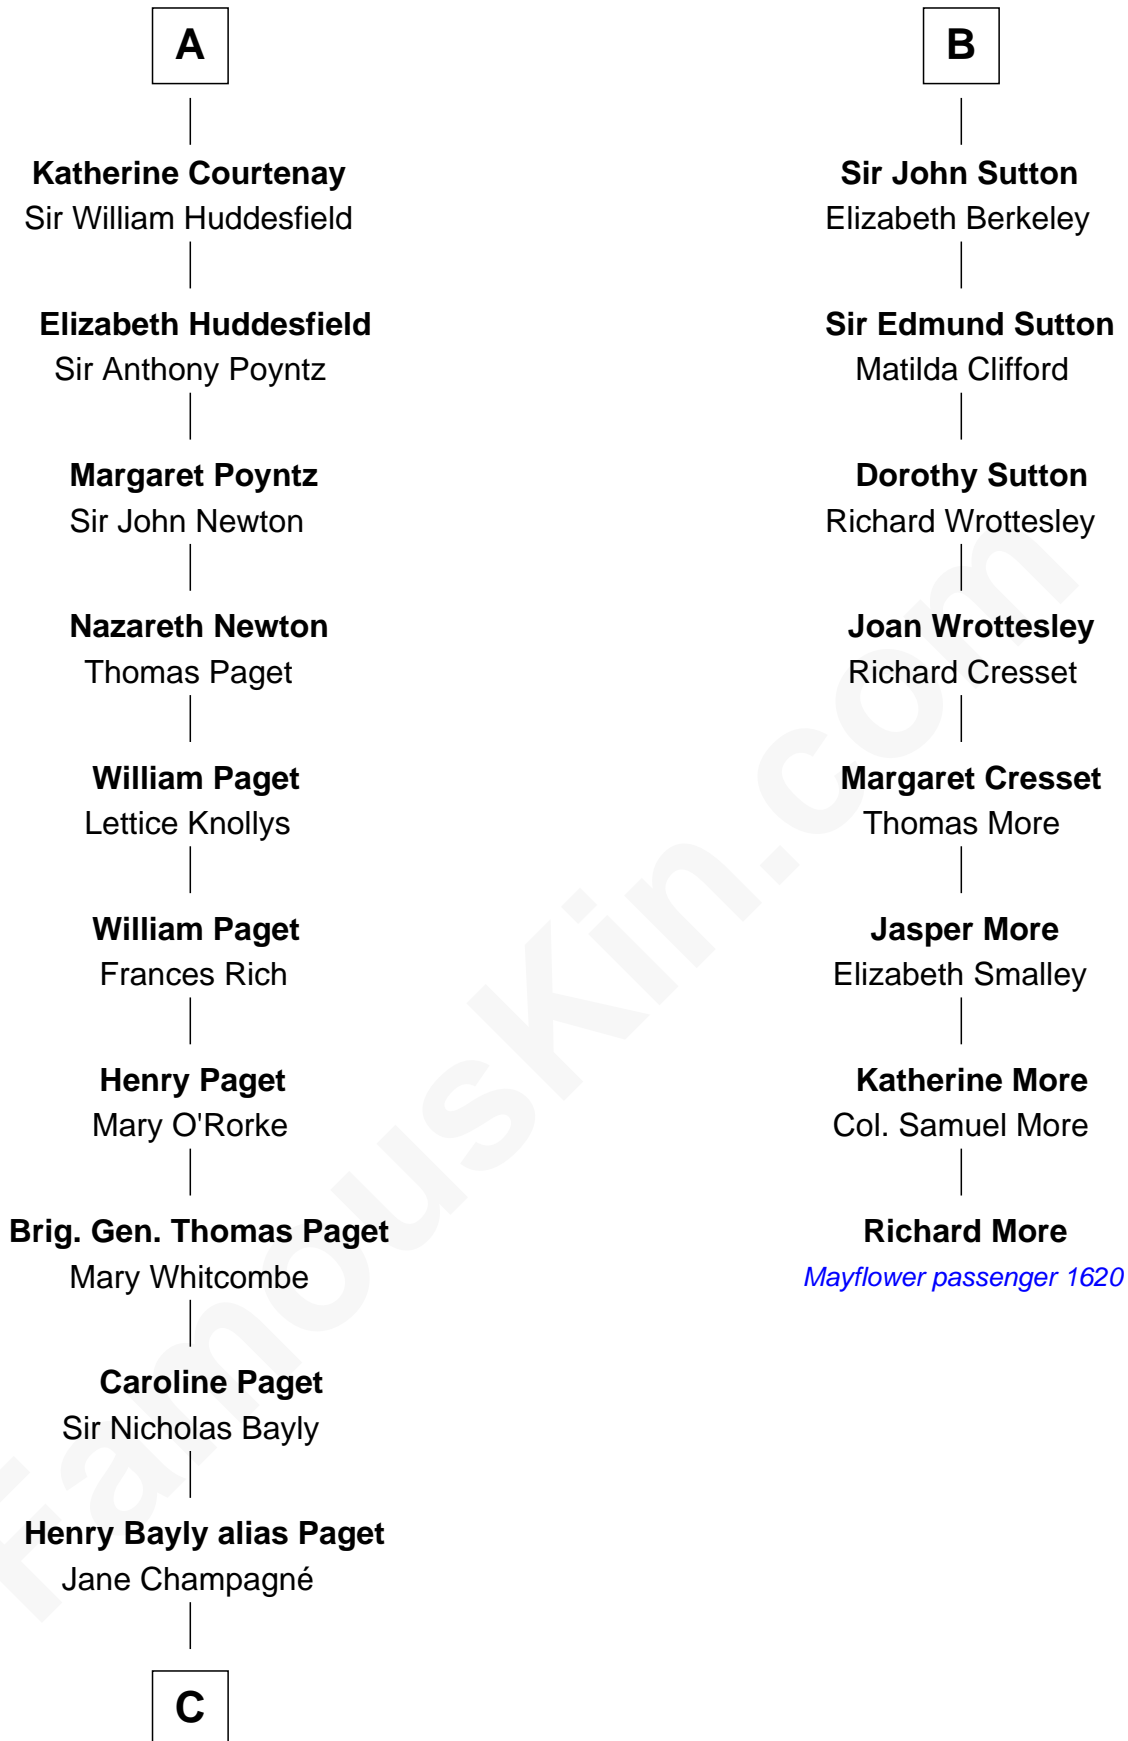

## Relationship Chart of

### Sir Winston Churchill

Prime Minister of the United Kingdom

14th cousin 7 times removed of

**Richard More**

(c1614 - c1696) Mayflower passenger 1620

**MAYFLOWER**

Sir Hugh le Despencer

**C**

**Jane Paget**  
George Stewart

**Jane Stewart**  
Sir George Spencer-Churchill

**Sir John Winston Spencer-Churchill**  
Frances Anne Emily Vane

**Randolph Henry Spencer-Churchill**  
Jeanette Jerome

**Sir Winston Churchill**  
*Prime Minister of the United Kingdom*