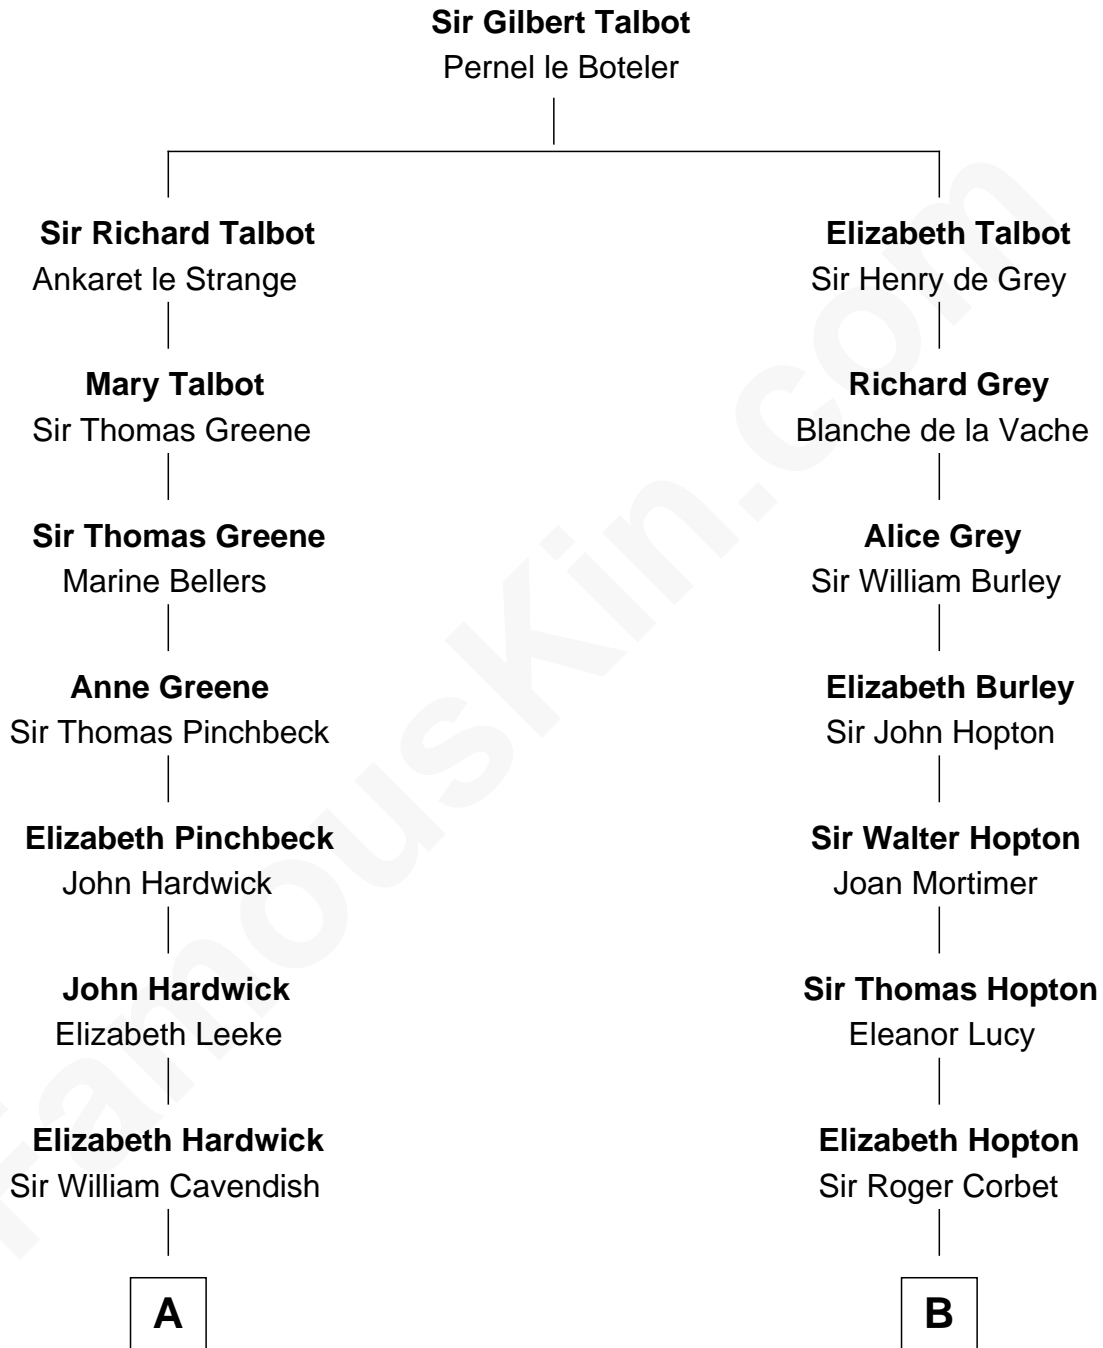

FamousKin.com

Relationship Chart of

Sir Winston Churchill

Prime Minister of the United Kingdom

12th cousin 7 times removed of

Richard More

(c1614 - c1696) Mayflower passenger 1620

MAYFLOWER

C

—
Sir John Winston Spencer-Churchill

Frances Anne Emily Vane

—
Randolph Henry Spencer-Churchill

Jeanette Jerome

—
Sir Winston Churchill

Prime Minister of the United Kingdom

FamousKin.com