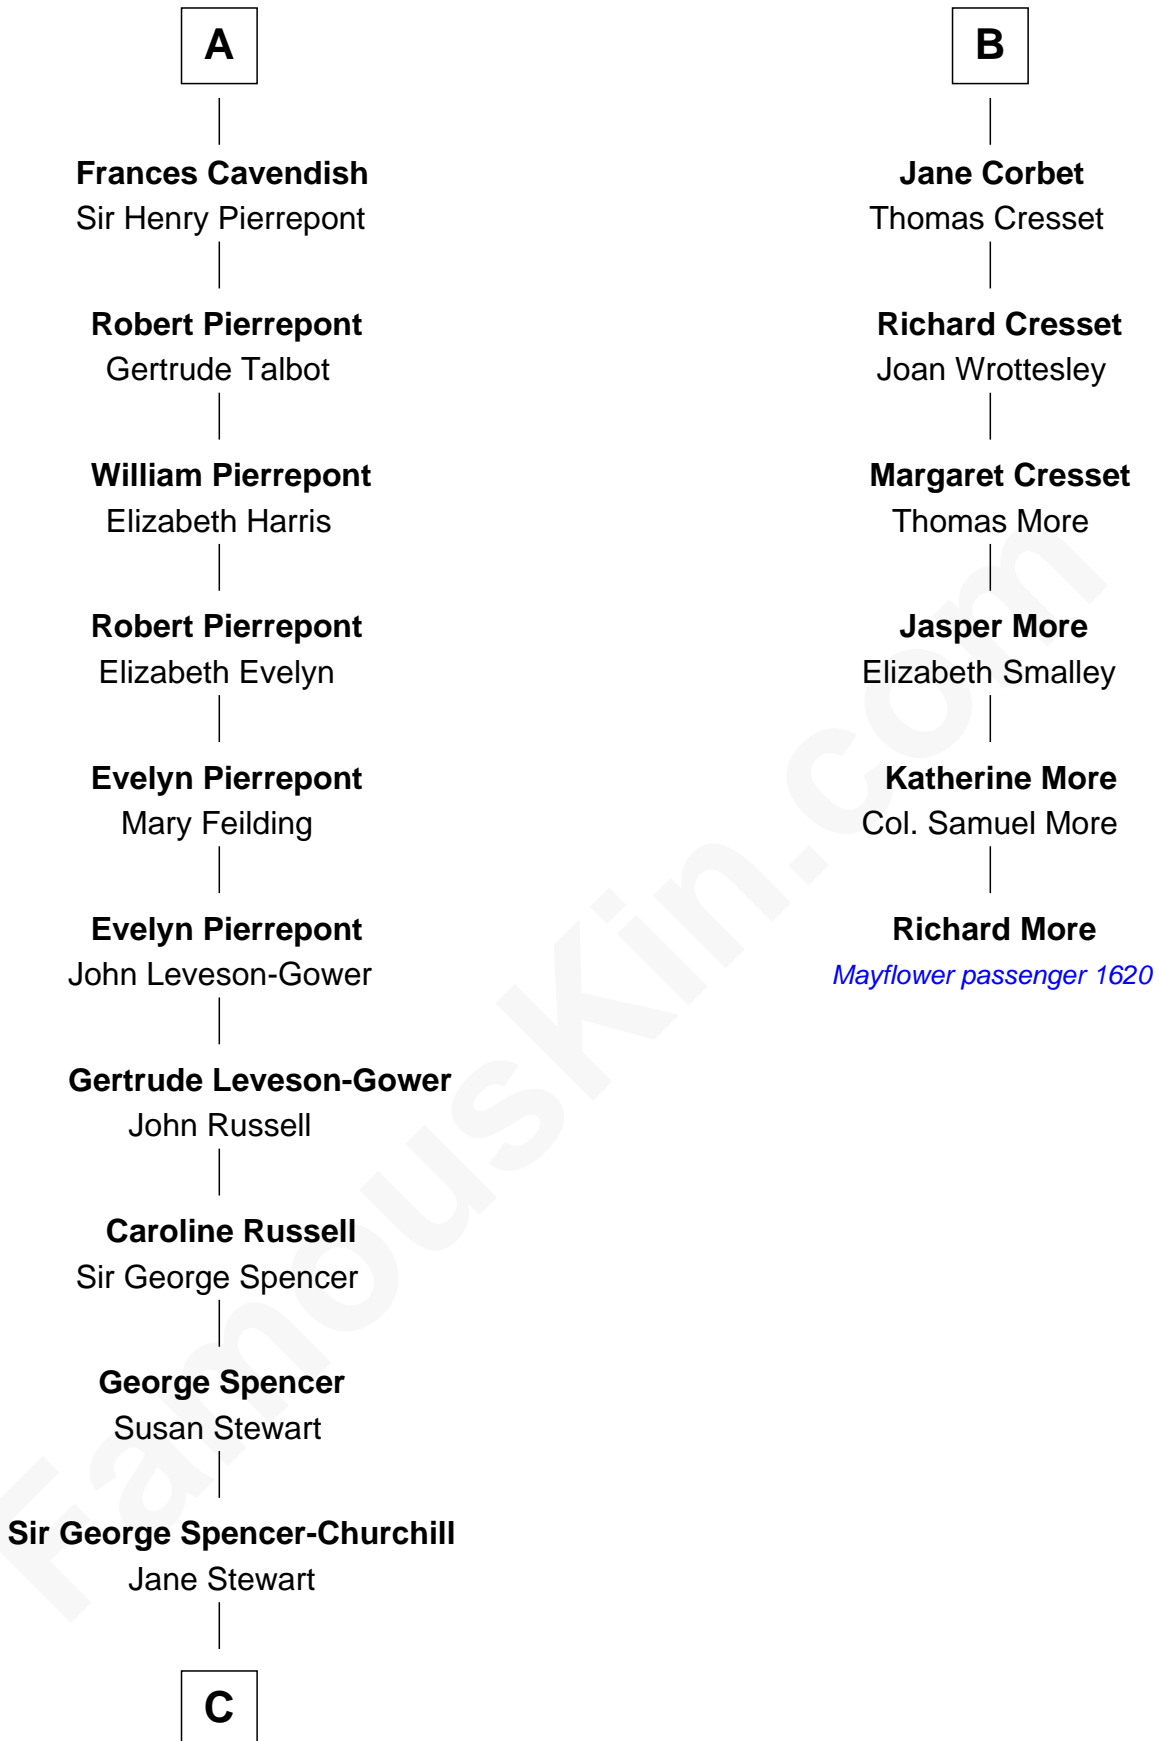

FamousKin.com

Relationship Chart of

Sir Winston Churchill

Prime Minister of the United Kingdom

12th cousin 7 times removed of

Richard More

(c1614 - c1696) Mayflower passenger 1620

MAYFLOWER

C

—
Sir John Winston Spencer-Churchill

Frances Anne Emily Vane

—
Randolph Henry Spencer-Churchill

Jeanette Jerome

—
Sir Winston Churchill

Prime Minister of the United Kingdom

FamousKin.com