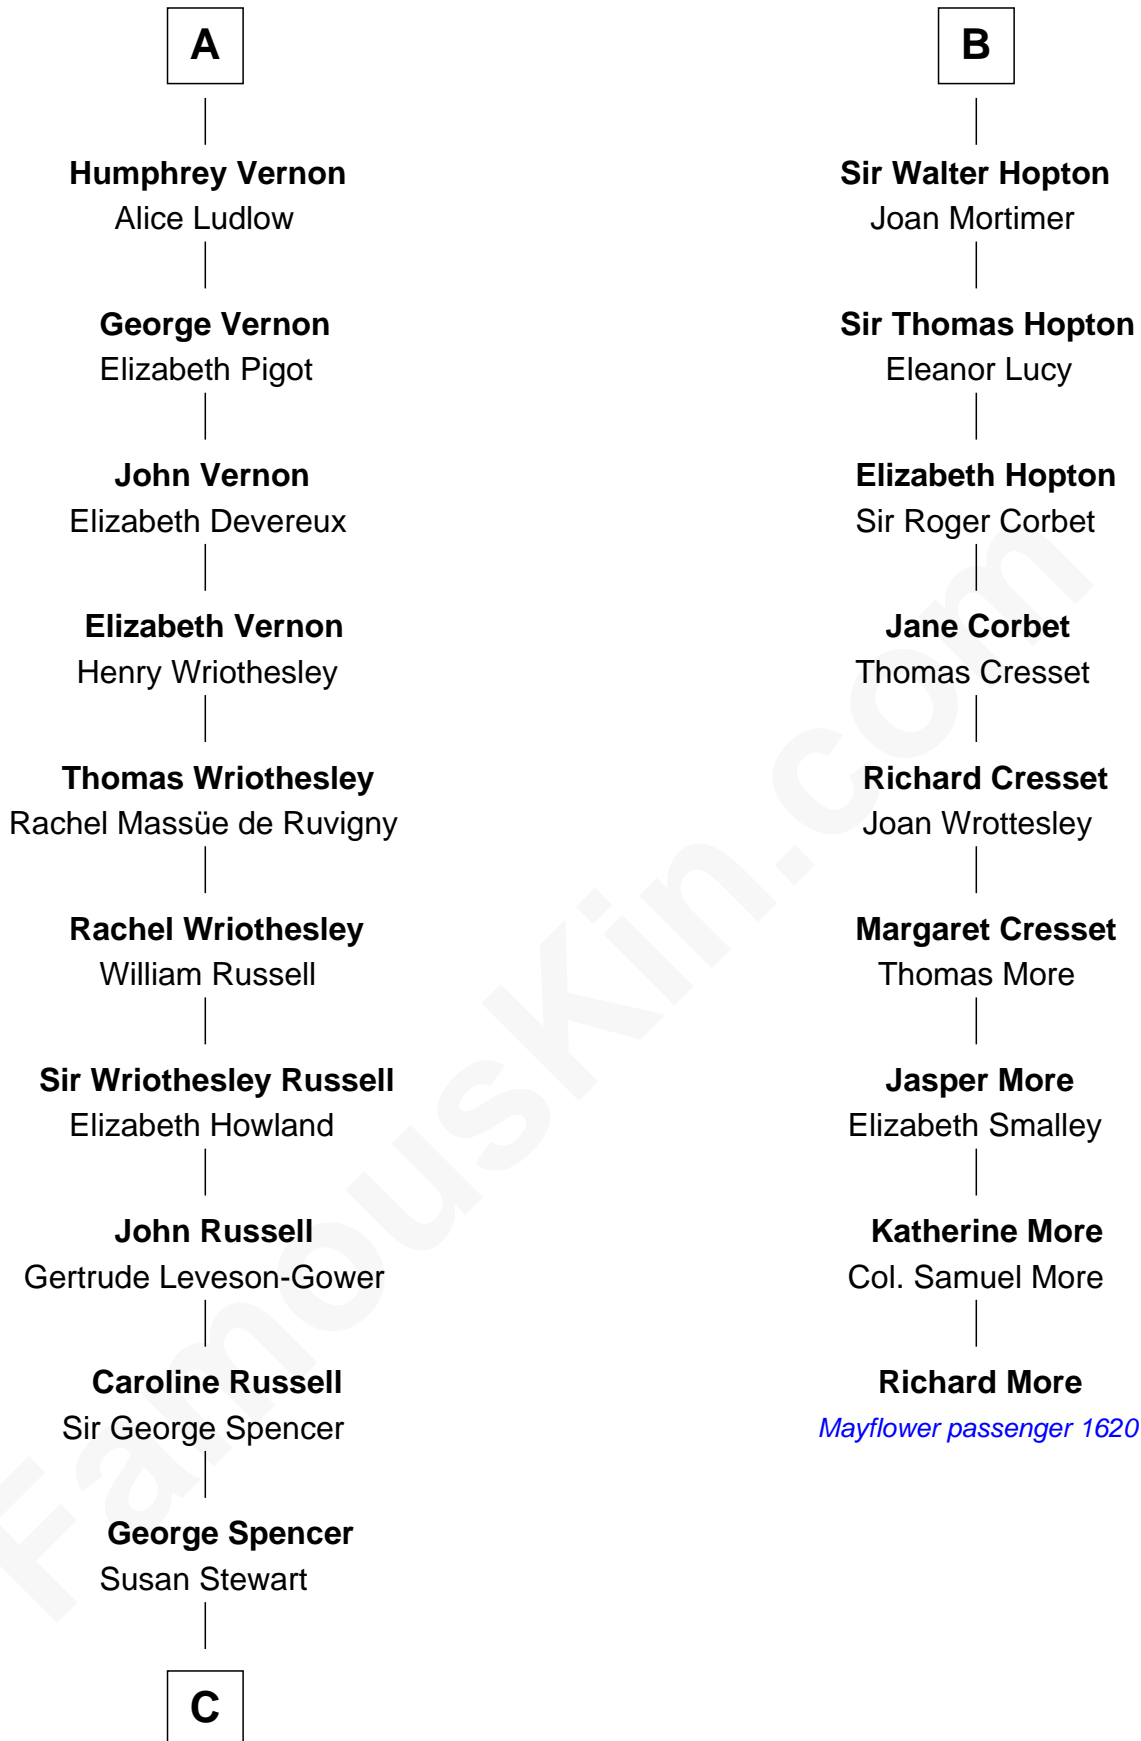

FamousKin.com

Relationship Chart of

Sir Winston Churchill

Prime Minister of the United Kingdom

15th cousin 5 times removed of

Richard More

(c1614 - c1696) Mayflower passenger 1620

MAYFLOWER

C

—
Sir George Spencer-Churchill

Jane Stewart

—
Sir John Winston Spencer-Churchill

Frances Anne Emily Vane

—
Randolph Henry Spencer-Churchill

Jeanette Jerome

—
Sir Winston Churchill