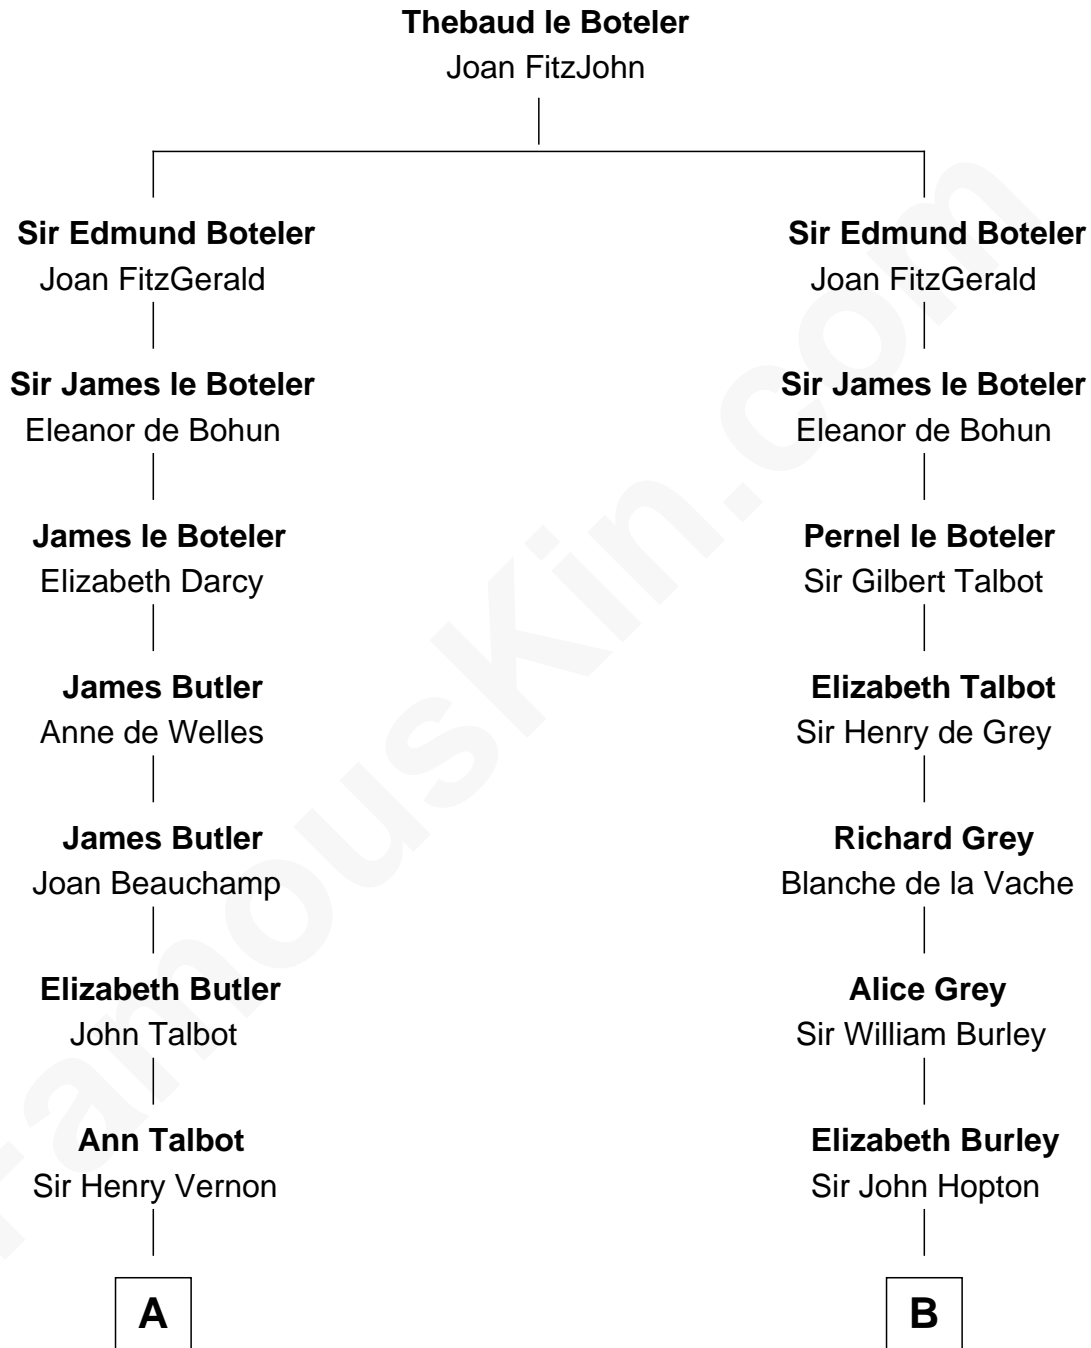

FamousKin.com

Relationship Chart of

Sir Winston Churchill

Prime Minister of the United Kingdom

15th cousin 5 times removed of

Richard More

(c1614 - c1696) Mayflower passenger 1620

MAYFLOWER

C

—
Sir George Spencer-Churchill

Jane Stewart

—
Sir John Winston Spencer-Churchill

Frances Anne Emily Vane

—
Randolph Henry Spencer-Churchill

Jeanette Jerome

—
Sir Winston Churchill

Prime Minister of the United Kingdom

FamousKin.com