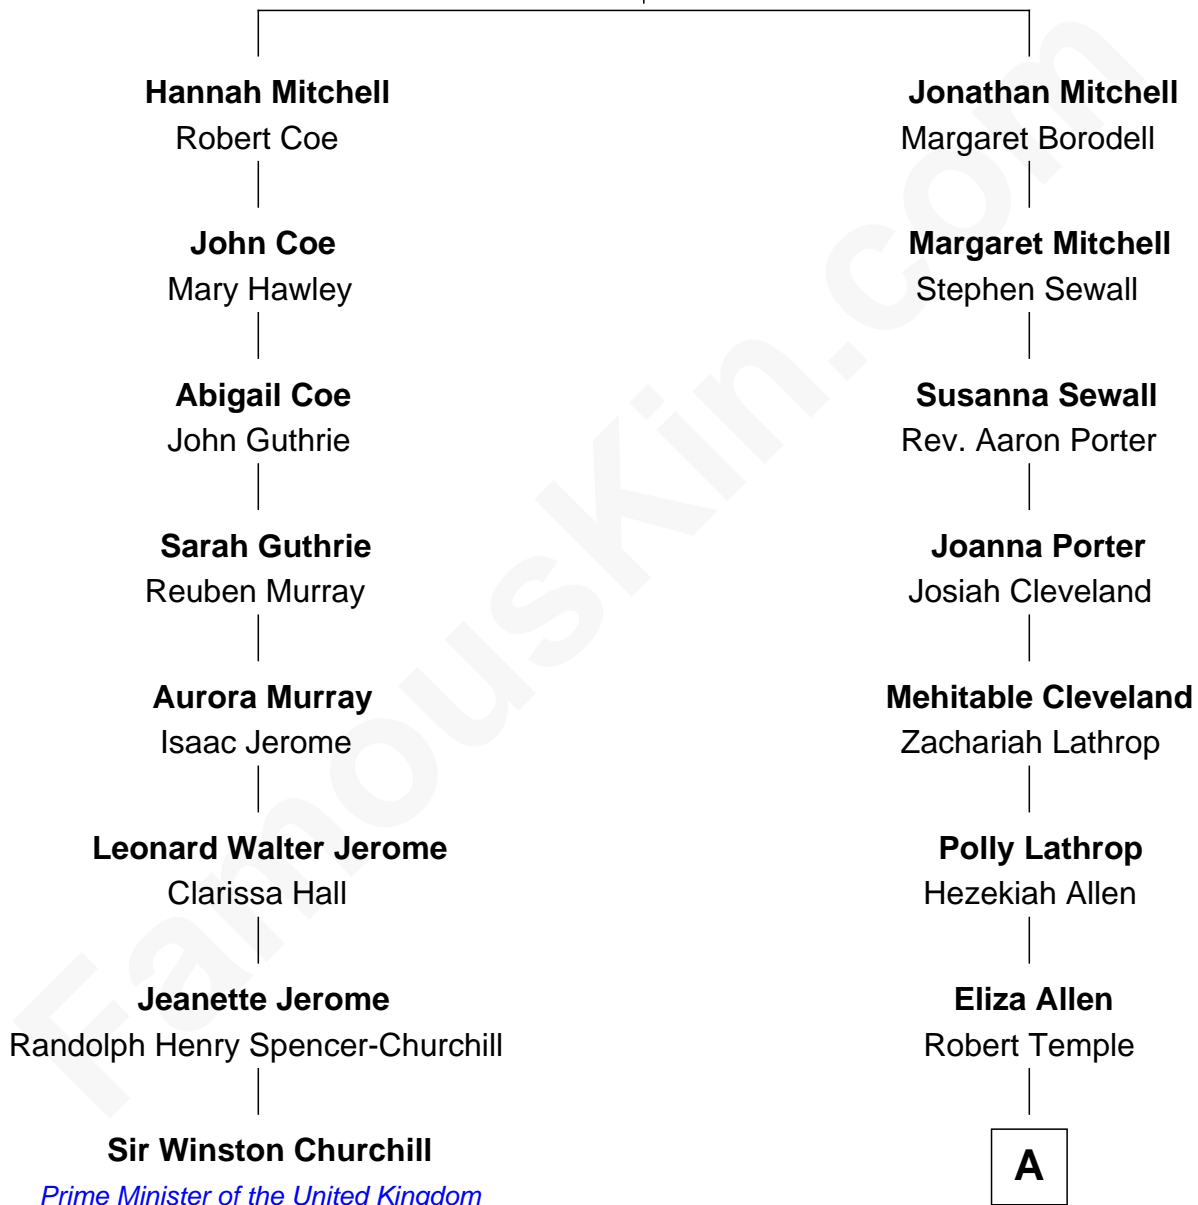

Matthew Mitchell

Susan Wood