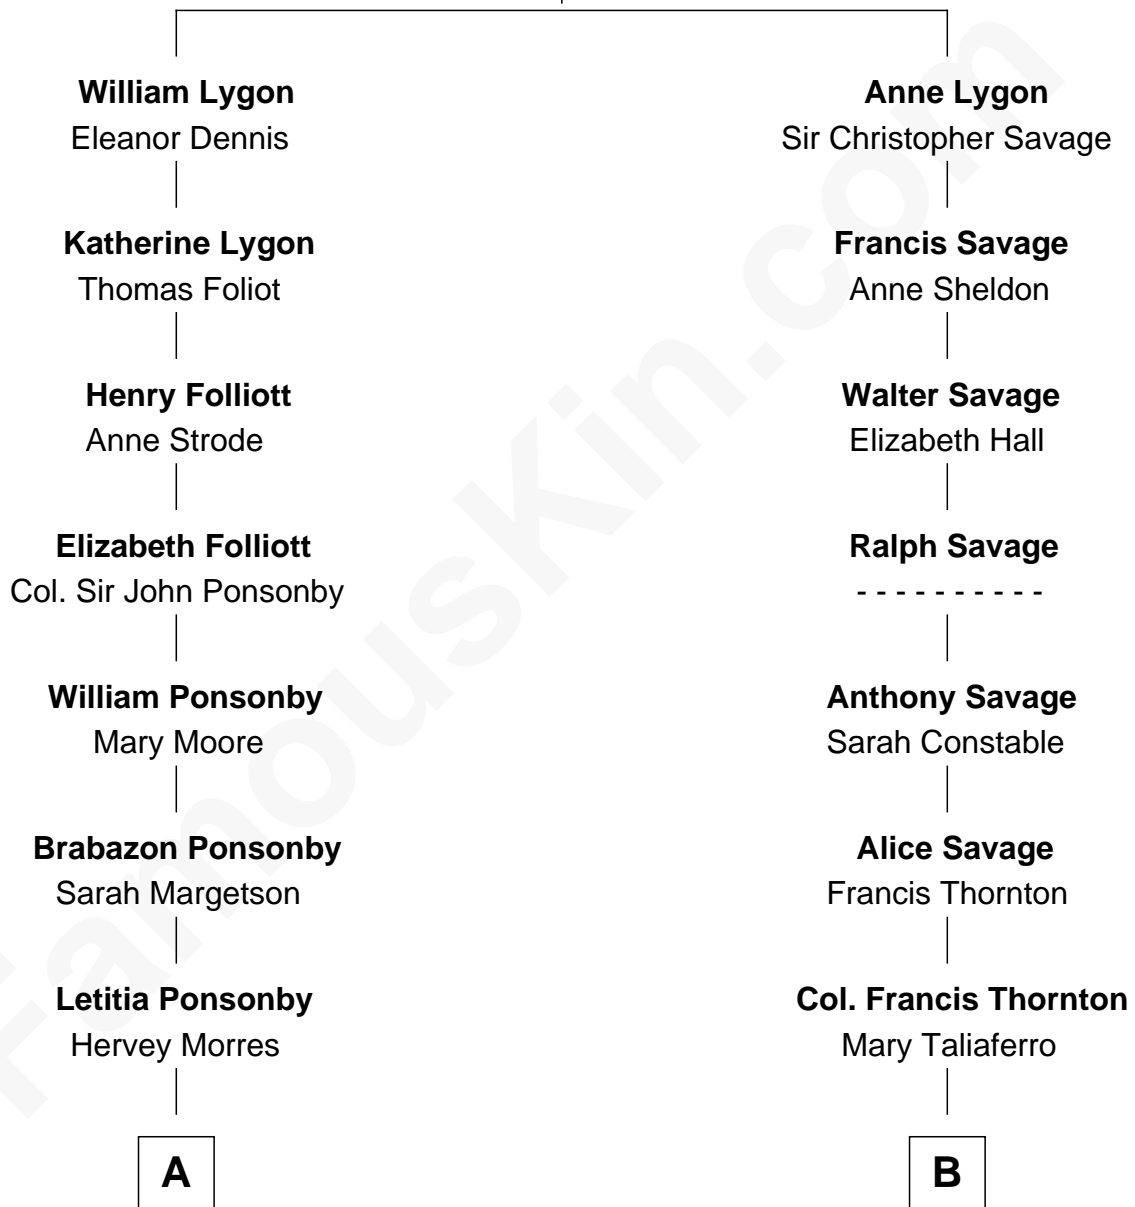

## Relationship Chart of

### Sir Winston Churchill

*Prime Minister of the United Kingdom*

12th cousin 1 time removed of

### Adlai Stevenson II

*31st Governor of Illinois*

**Sir Richard Lygon**

Margaret Greville

**A**

**Letitia Morres**  
Sir Randal William McDonnell

**Anne Catherine McDonnell**  
Sir Henry Vane

**Frances Anne Emily Vane-Tempest**  
Sir Charles William Stewart

**Frances Anne Emily Vane**  
Sir John Winston Spencer-Churchill

**Randolph Henry Spencer-Churchill**  
Jeanette Jerome

**Sir Winston Churchill**  
*Prime Minister of the United Kingdom*

**B**

**Mildred Thornton**  
Dr. Thomas Walker