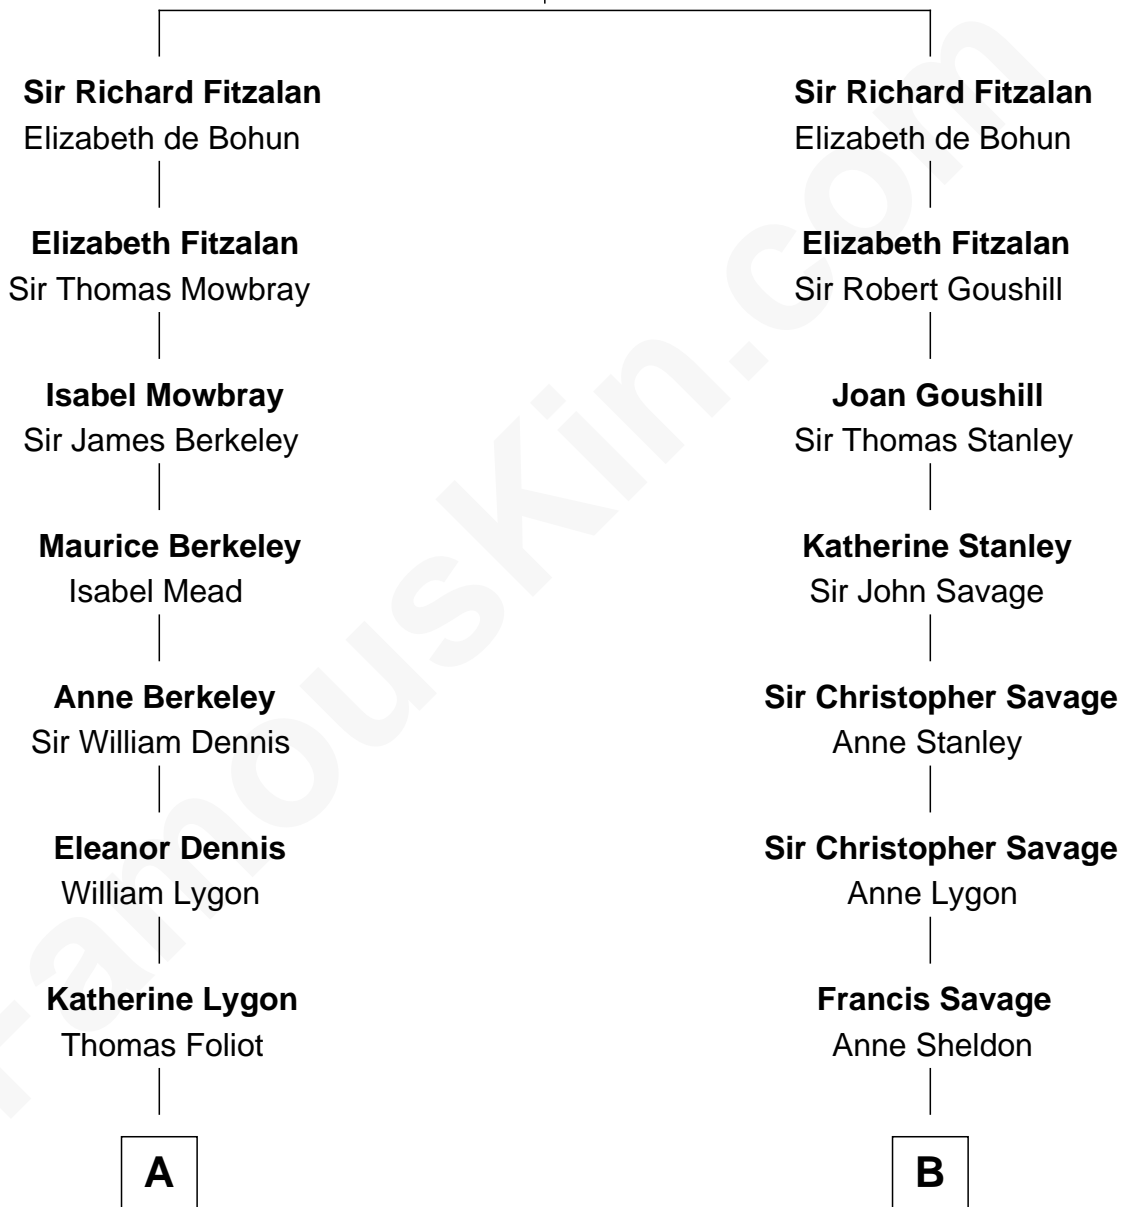

FamousKin.com

Relationship Chart of

Sir Winston Churchill

Prime Minister of the United Kingdom

17th cousin 1 time removed of

Adlai Stevenson II

31st Governor of Illinois

Richard Fitzalan
Eleanor Plantagenet

C

Lewis Green Stevenson

Helen Louise Davis

Adlai Stevenson II

31st Governor of Illinois

FamousKin.com