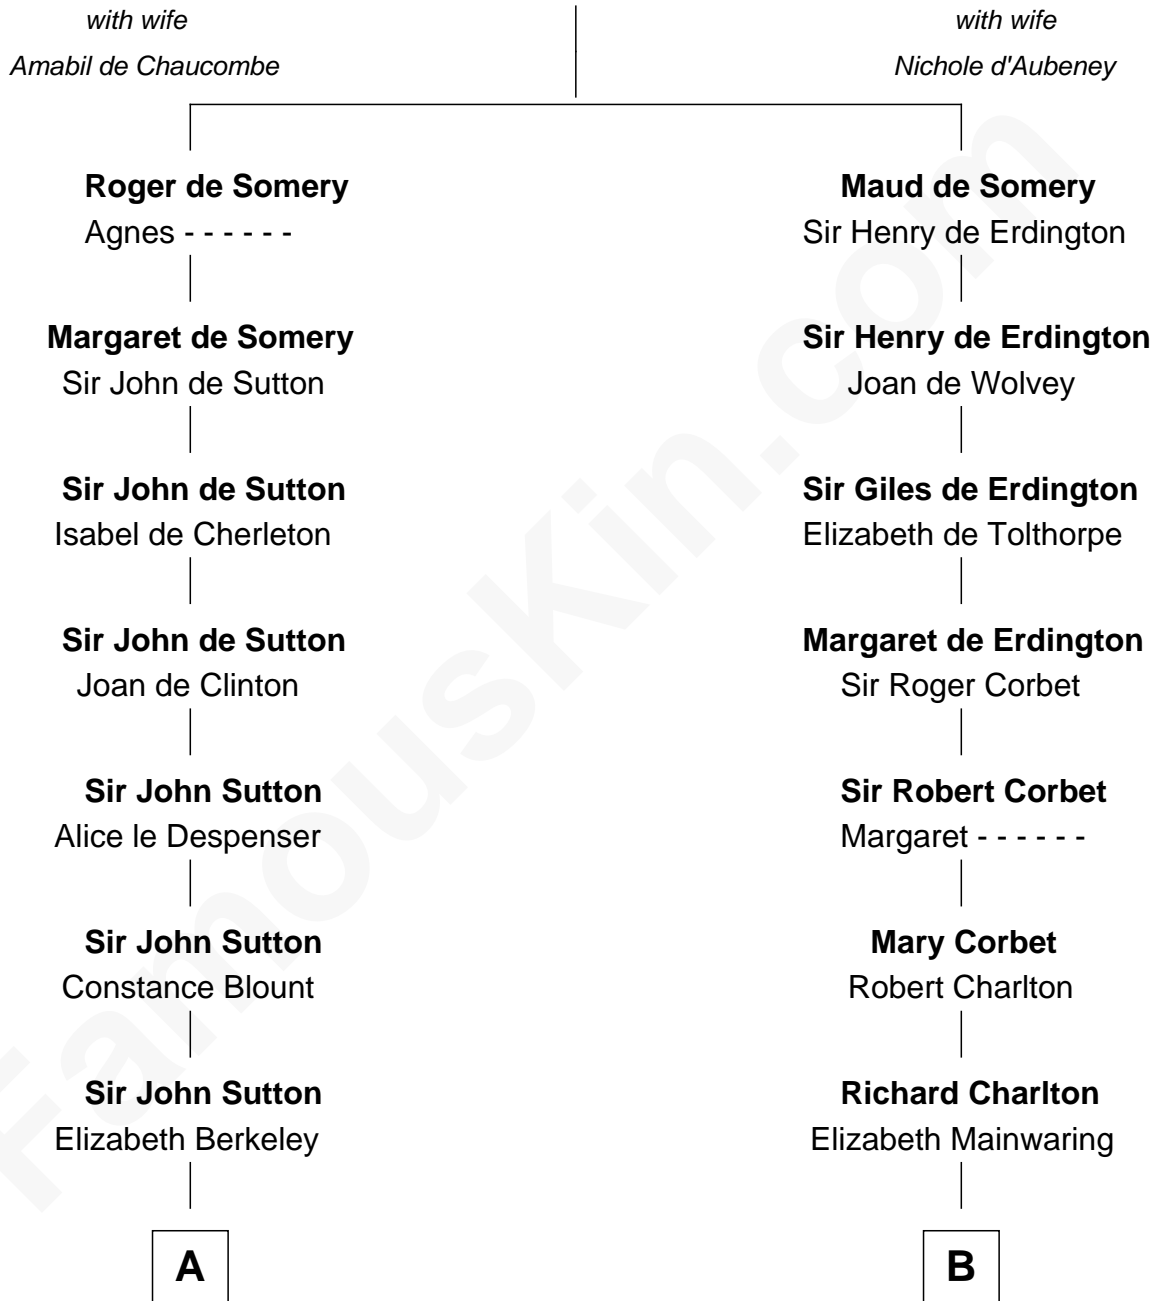

FamousKin.com

Relationship Chart of

Sir Winston Churchill

Prime Minister of the United Kingdom

19th cousin 2 times removed of

Norman Rockwell

American Artist

Sir Roger de Somery

C

Jane Paget
George Stewart

Jane Stewart
Sir George Spencer-Churchill

Sir John Winston Spencer-Churchill
Frances Anne Emily Vane

Randolph Henry Spencer-Churchill
Jeanette Jerome

Sir Winston Churchill
Prime Minister of the United Kingdom