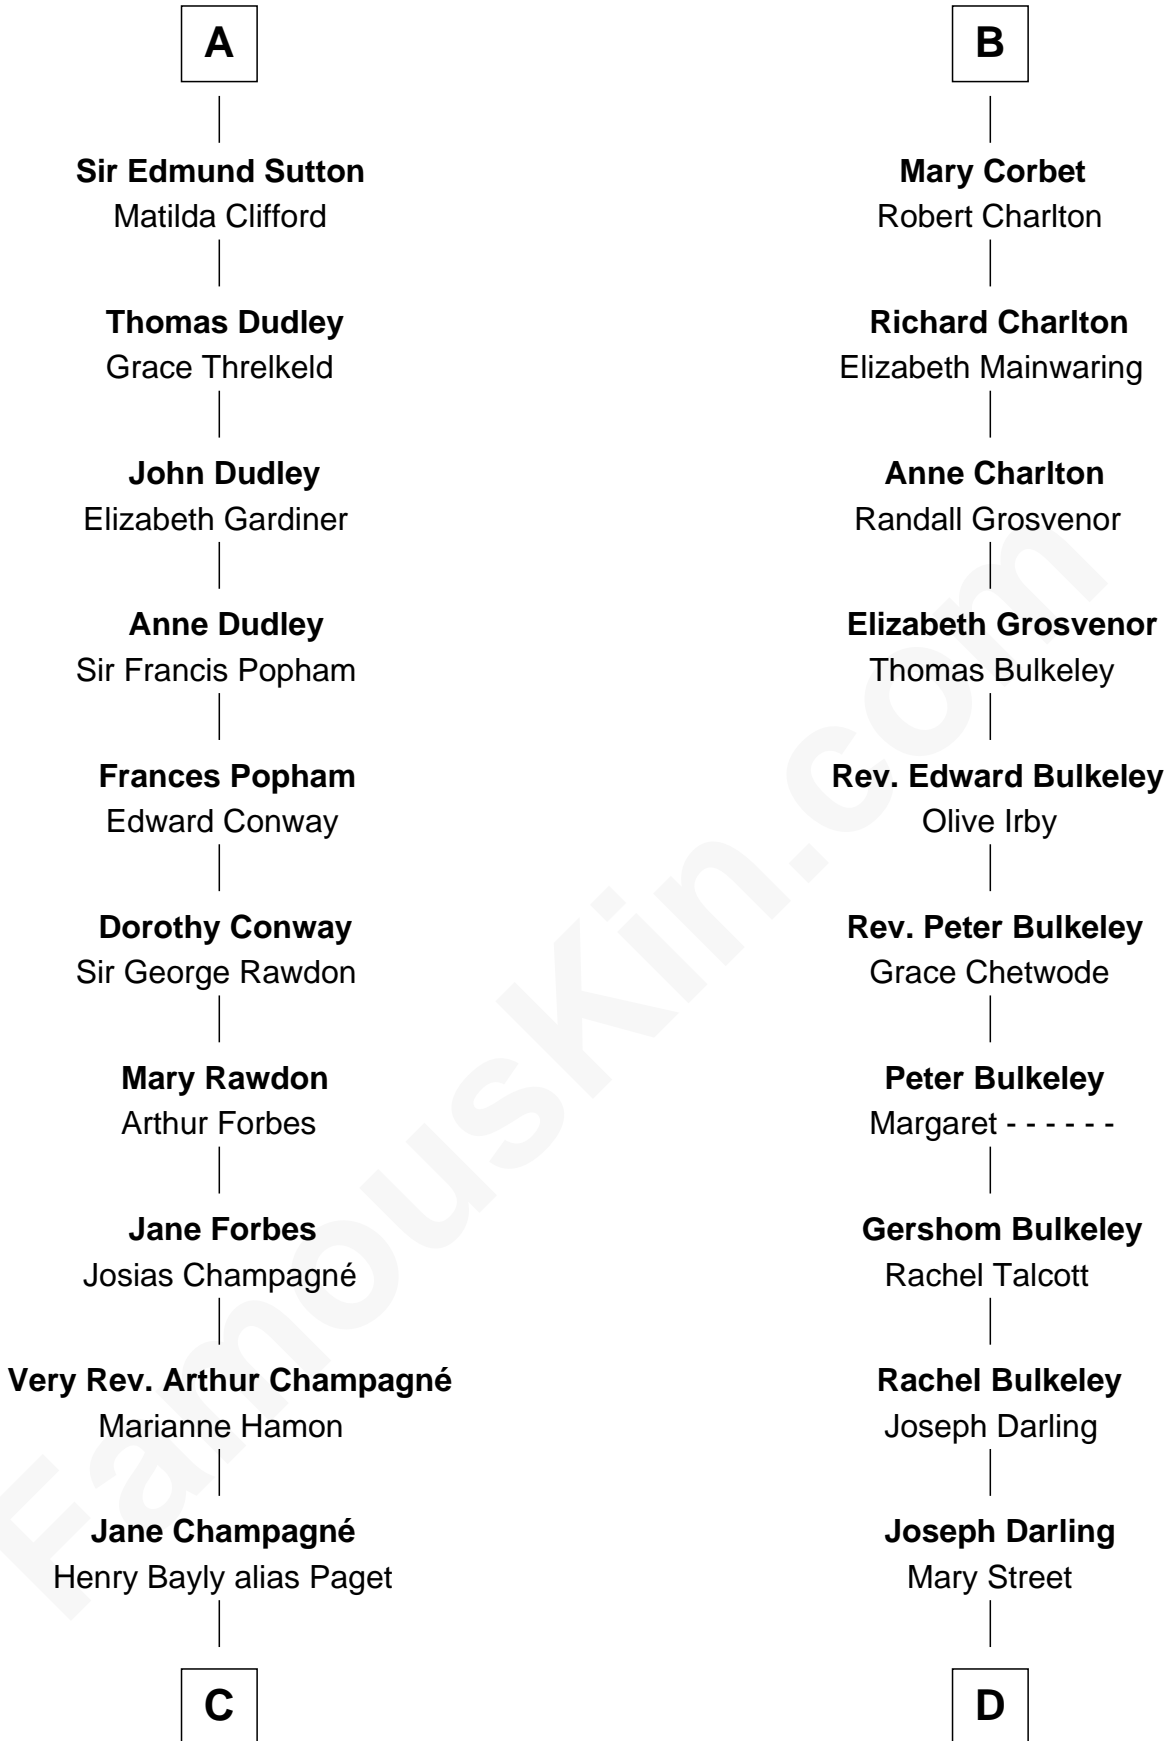

FamousKin.com

Relationship Chart of

Sir Winston Churchill

Prime Minister of the United Kingdom

21st cousin of

Norman Rockwell

American Artist

Hugh de Kevelioc
Bertrade de Montfort

C

Jane Paget
George Stewart

Jane Stewart
Sir George Spencer-Churchill

Sir John Winston Spencer-Churchill
Frances Anne Emily Vane

Randolph Henry Spencer-Churchill
Jeanette Jerome

Sir Winston Churchill
Prime Minister of the United Kingdom