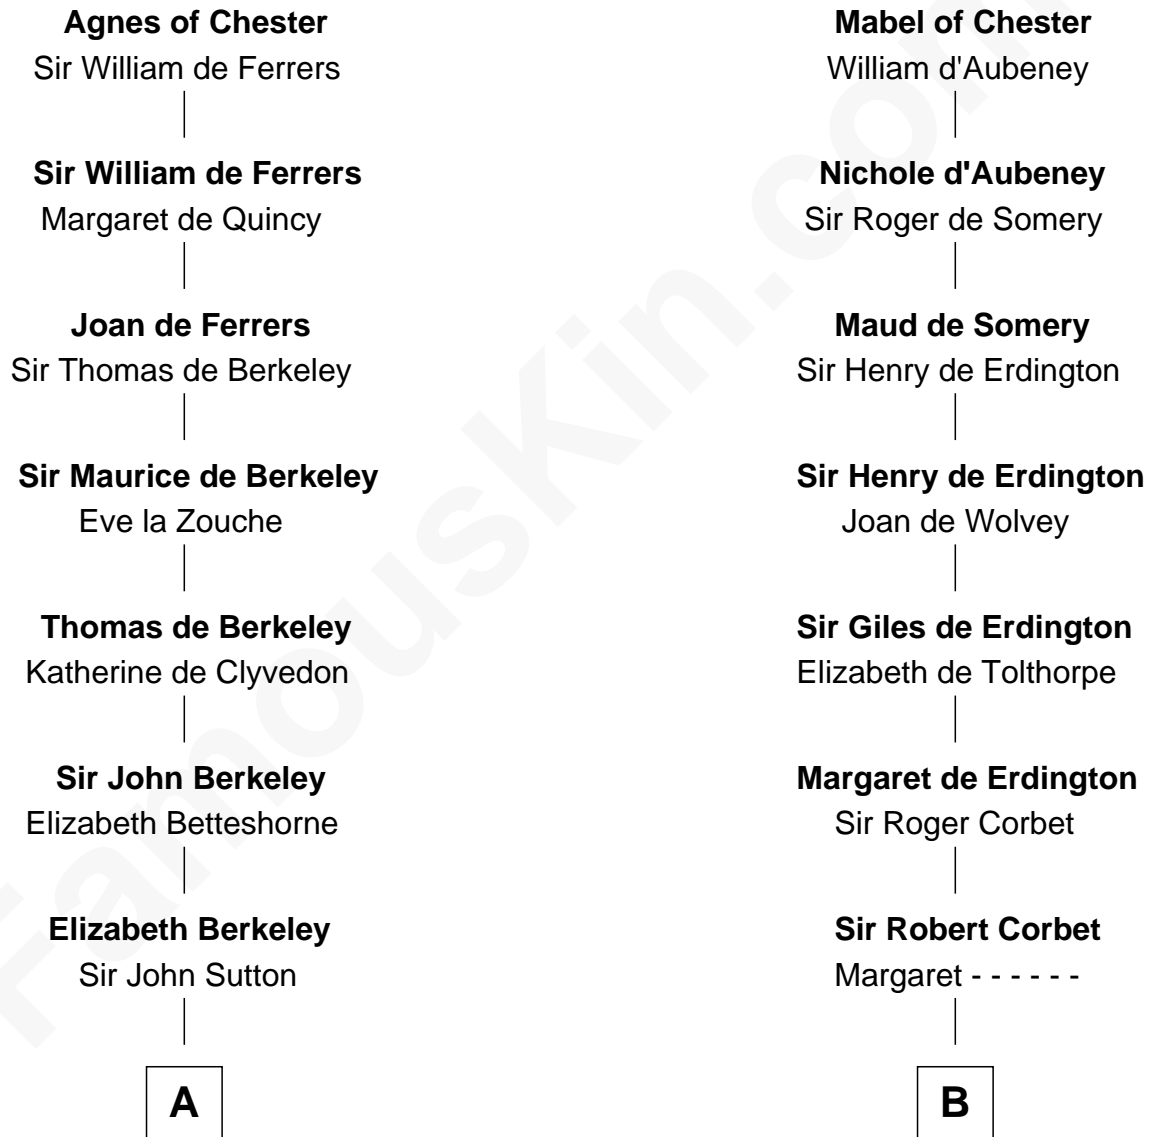

FamousKin.com

Relationship Chart of

Sir Winston Churchill

Prime Minister of the United Kingdom

21st cousin of

Norman Rockwell

American Artist

Hugh de Kevelioc
Bertrade de Montfort

C

Jane Paget
George Stewart

Jane Stewart
Sir George Spencer-Churchill

Sir John Winston Spencer-Churchill
Frances Anne Emily Vane

Randolph Henry Spencer-Churchill
Jeanette Jerome

Sir Winston Churchill
Prime Minister of the United Kingdom