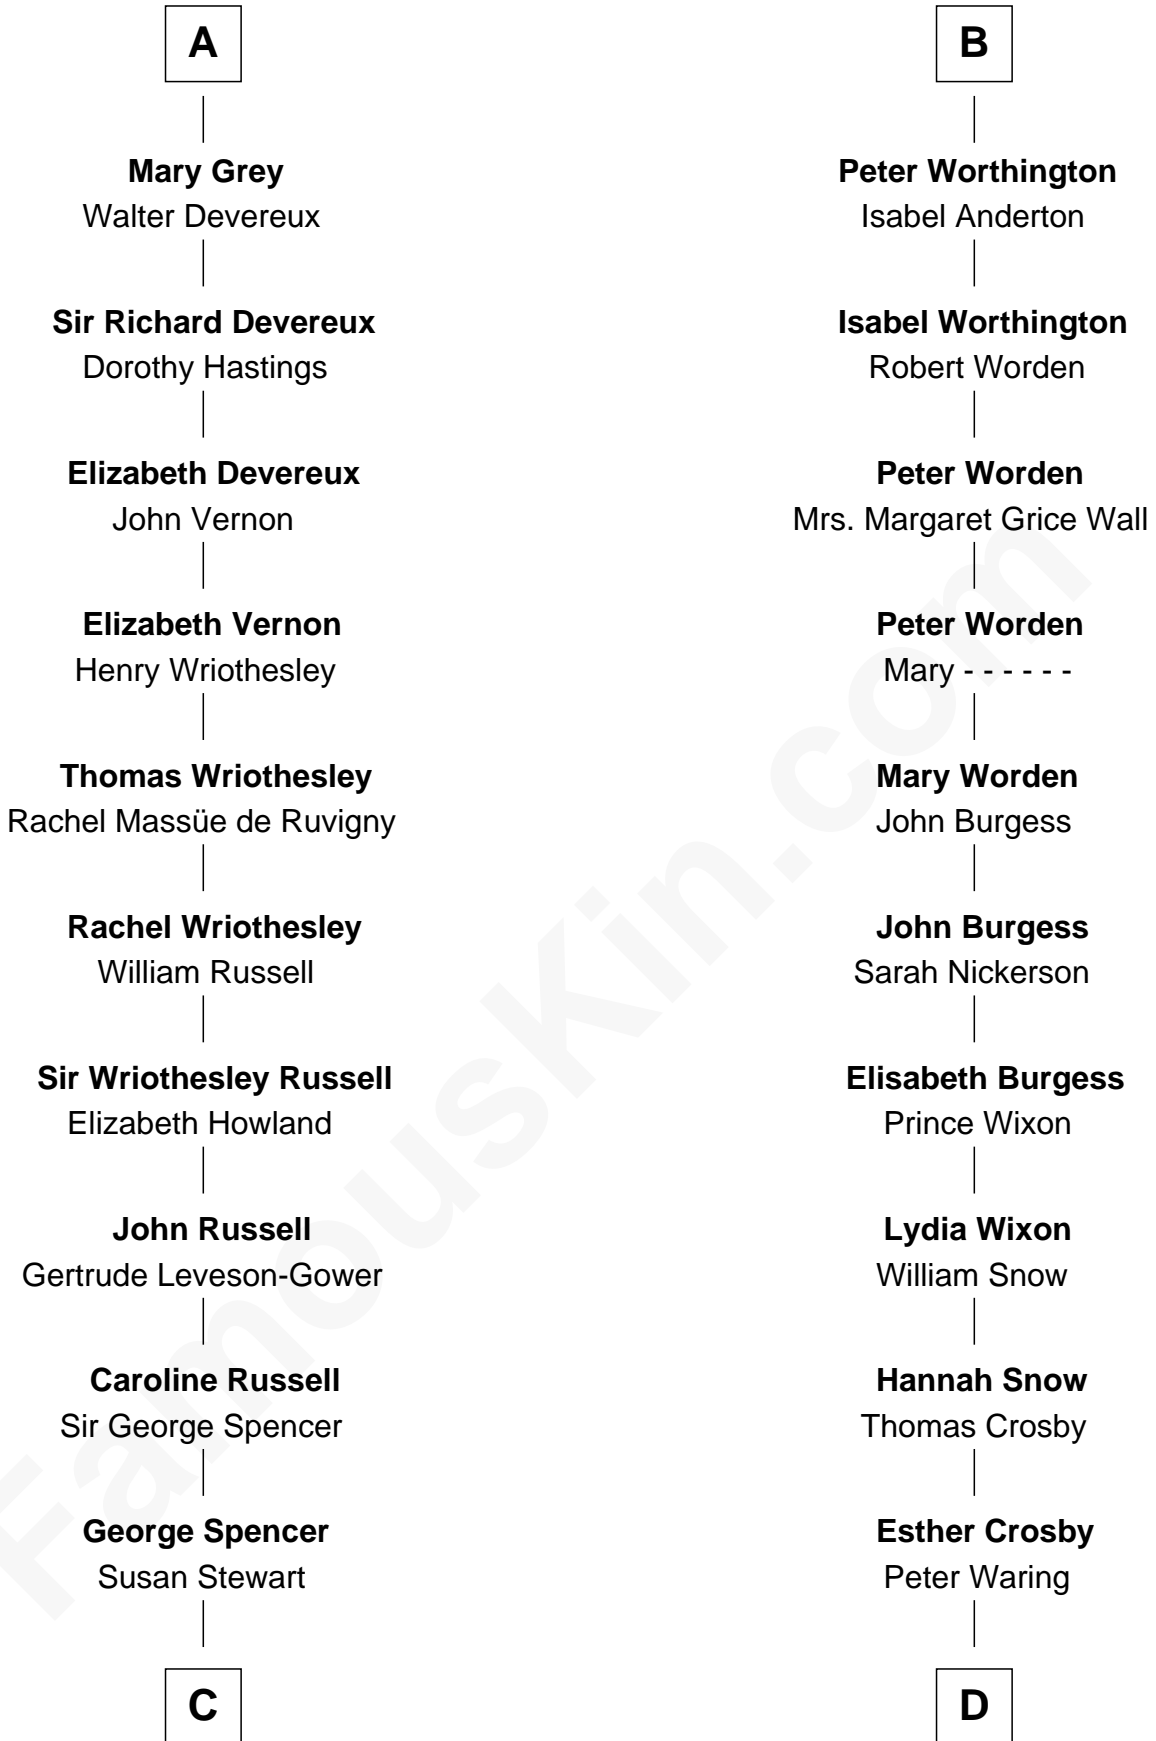

FamousKin.com

Relationship Chart of

Sir Winston Churchill

Prime Minister of the United Kingdom

20th cousin of

Norman Rockwell

American Artist

Sir John de Harington

Sir John Harington

Katherine Banastre

Sir Nicholas Harington

Isabel English

Agnes Harington

Richard Sherburne

Richard Sherburne

Alice Hamerton

Agnes Sherburne

Henry Rushton

Nicholas Rushton

Margaret Radcliffe

Agnes Rushton

Richard Worthington

B

C

Sir George Spencer-Churchill

Jane Stewart

Sir John Winston Spencer-Churchill

Frances Anne Emily Vane

Randolph Henry Spencer-Churchill

Jeanette Jerome

Sir Winston Churchill

Prime Minister of the United Kingdom