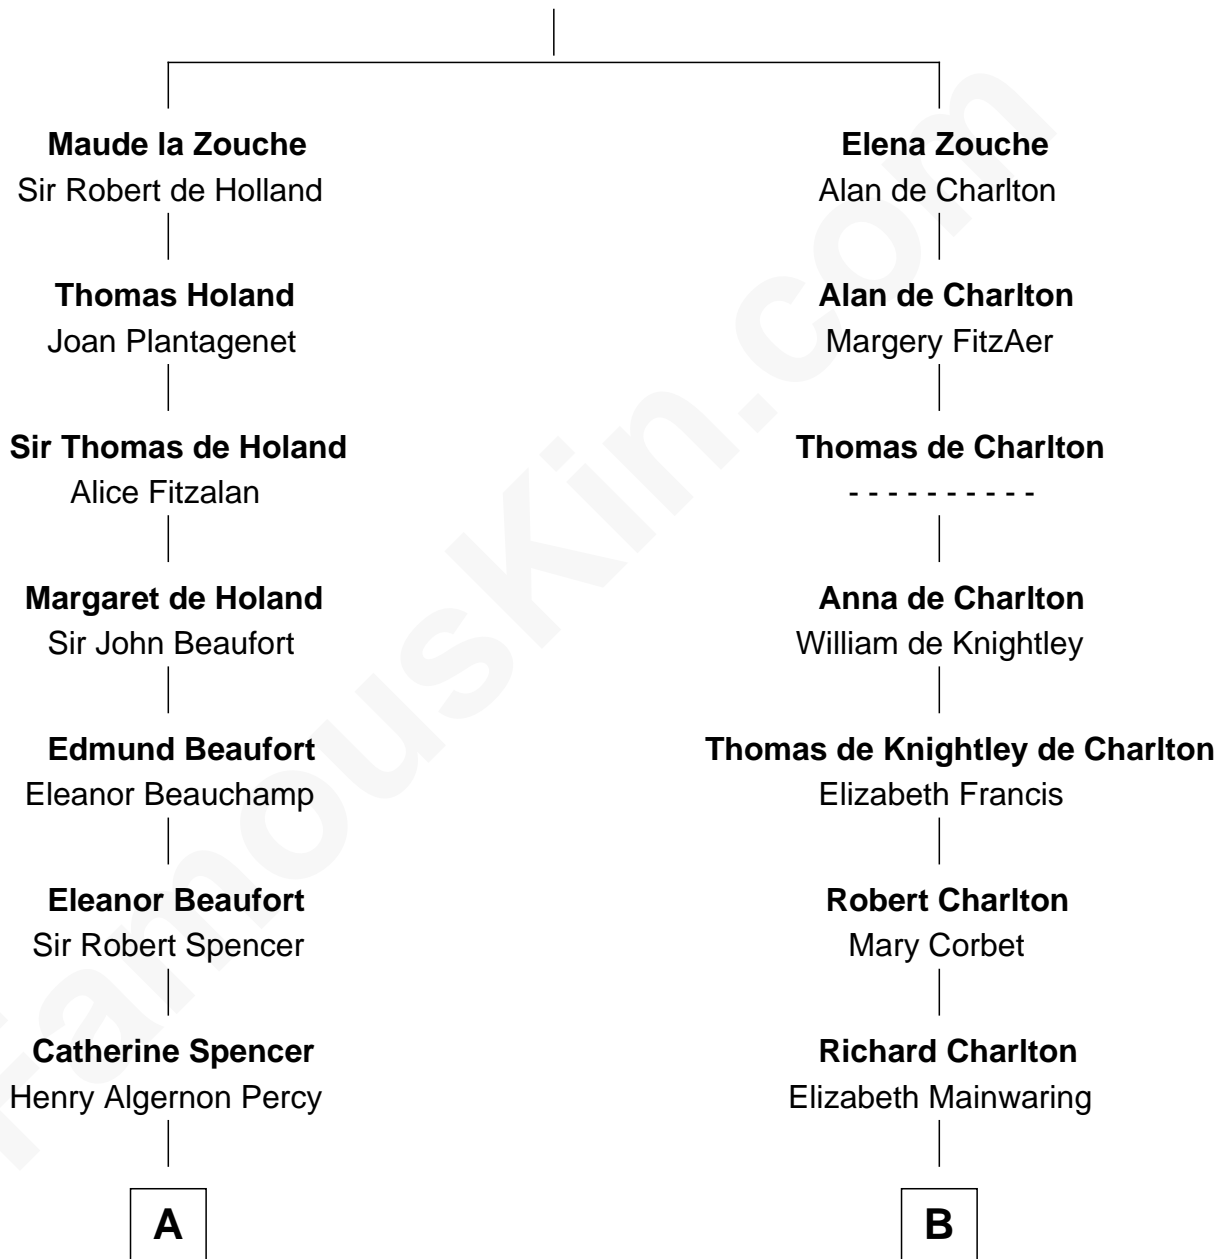

## Relationship Chart of

### Sir Winston Churchill

*Prime Minister of the United Kingdom*

19th cousin 1 time removed of

**Norman Rockwell**

*American Artist*

**Sir Alan la Zouche**

Eleanor de Segrave

**C**

**Sir George Spencer-Churchill**

Jane Stewart

**Sir John Winston Spencer-Churchill**

Frances Anne Emily Vane

**Randolph Henry Spencer-Churchill**

Jeanette Jerome

**Sir Winston Churchill**

*Prime Minister of the United Kingdom*