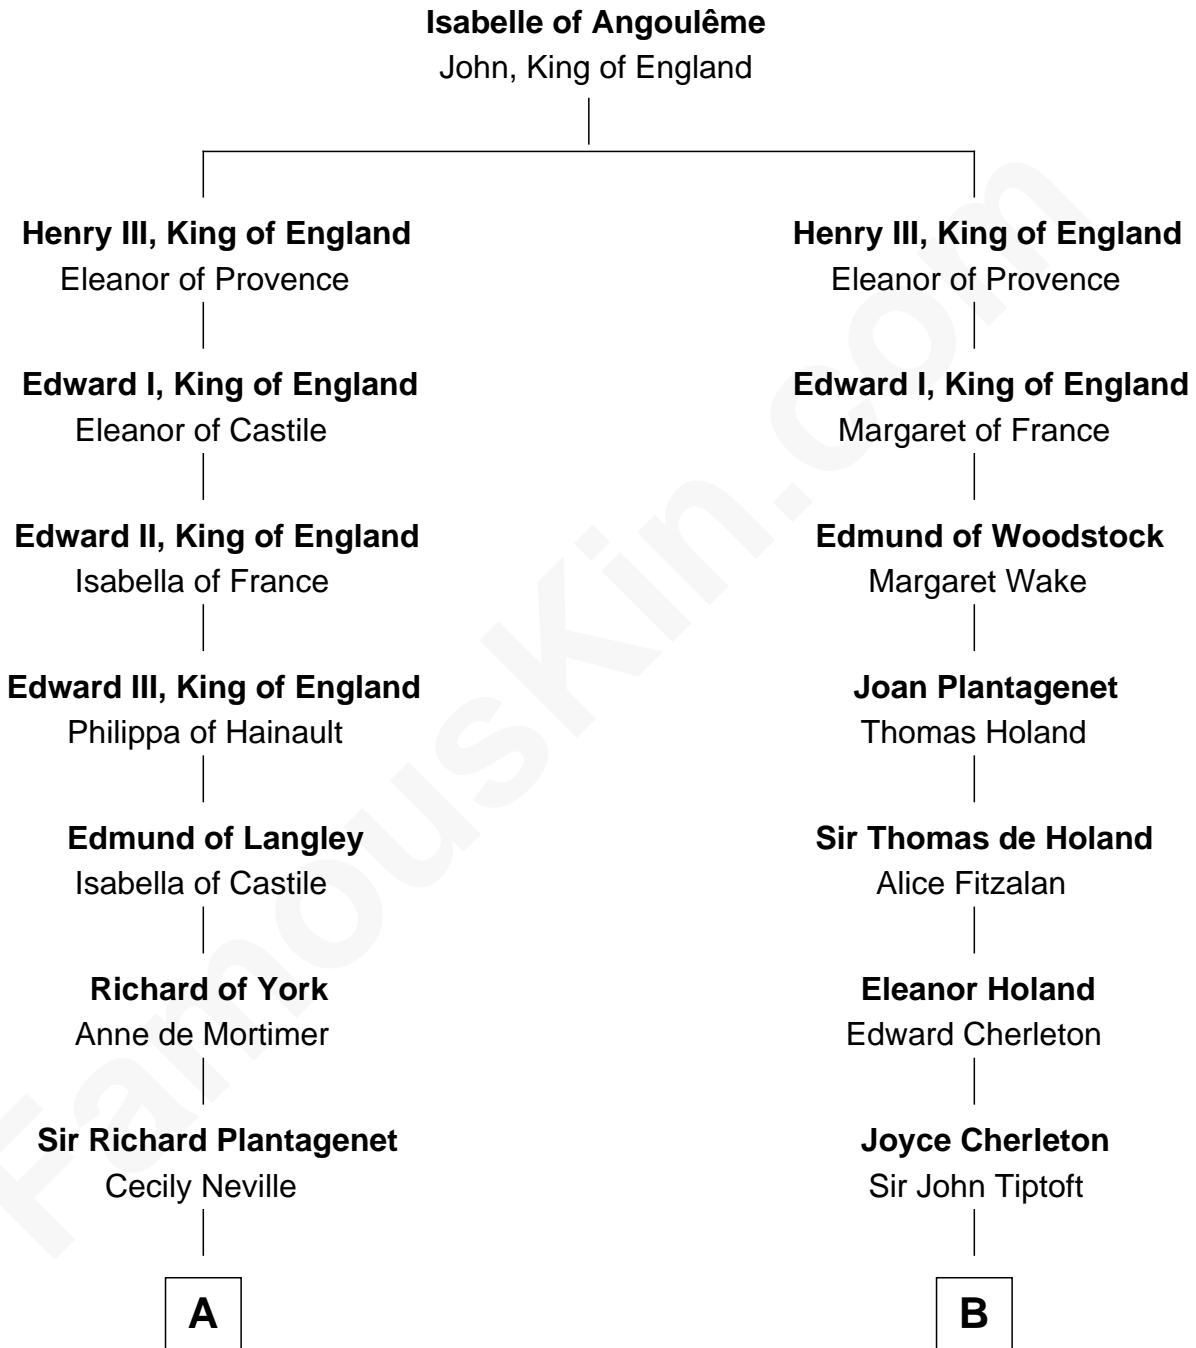

FamousKin.com

Relationship Chart of

Sir Winston Churchill

Prime Minister of the United Kingdom

18th cousin 3 times removed of

Nicholas Gilman

Signer of the U.S. Constitution

C

Jane Paget
George Stewart

Jane Stewart
Sir George Spencer-Churchill

Sir John Winston Spencer-Churchill
Frances Anne Emily Vane

Randolph Henry Spencer-Churchill
Jeanette Jerome

Sir Winston Churchill
Prime Minister of the United Kingdom