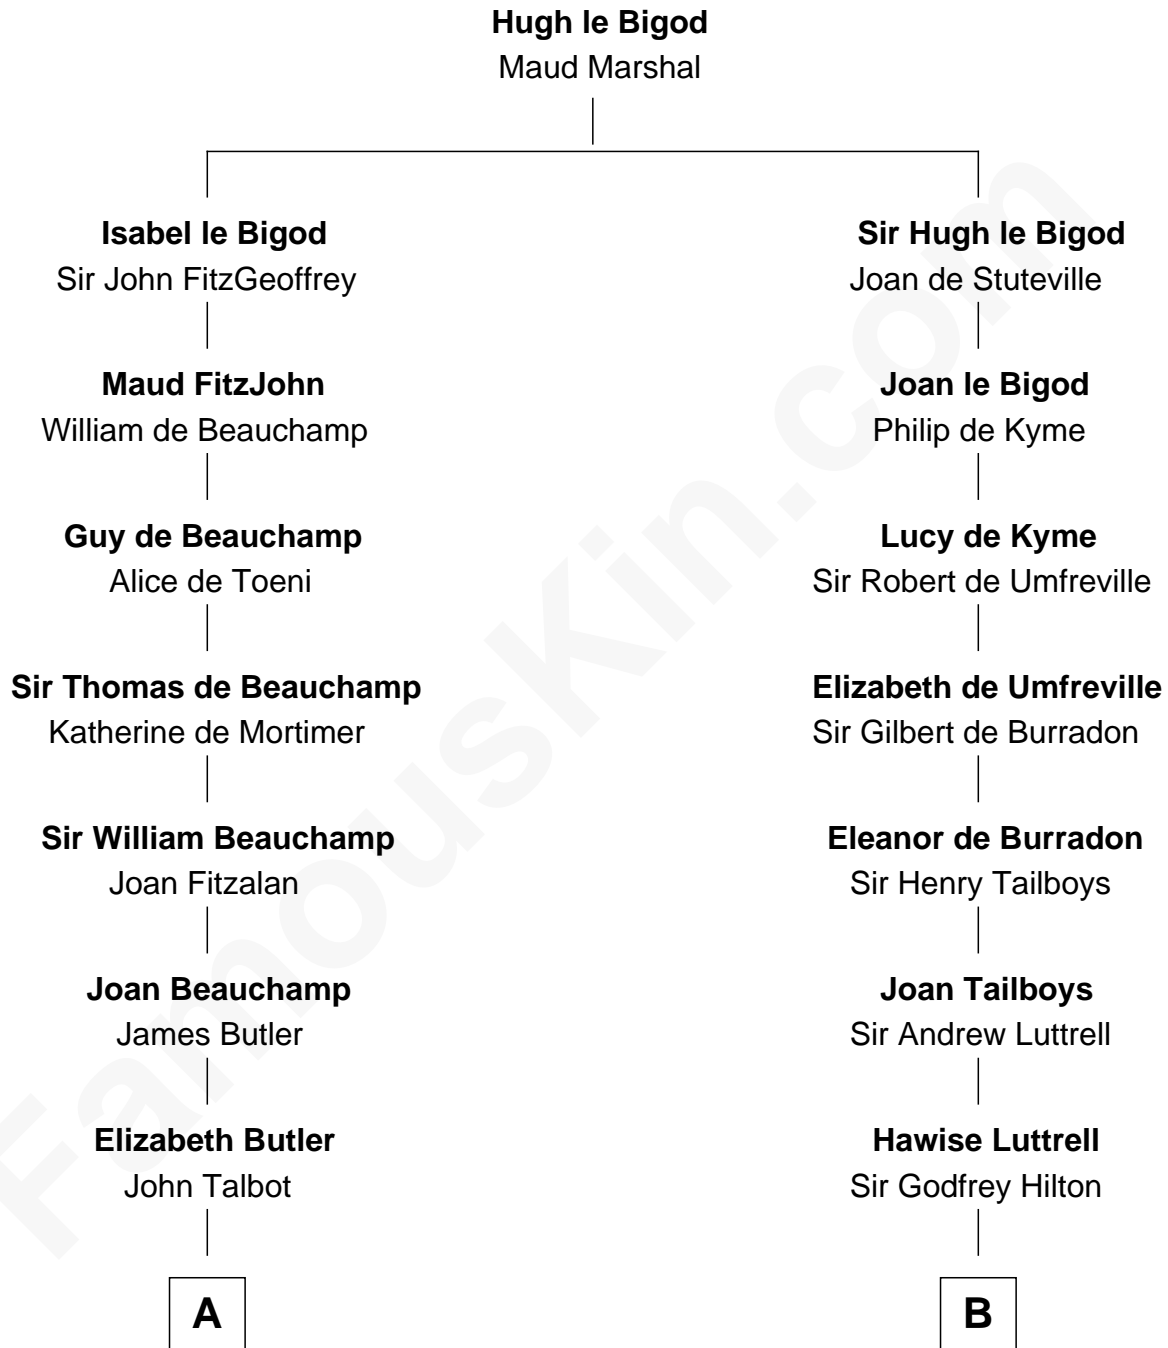

FamousKin.com

Relationship Chart of

Sir Winston Churchill

Prime Minister of the United Kingdom

18th cousin 3 times removed of

Nicholas Gilman

Signer of the U.S. Constitution

C

George Spencer
Susan Stewart

Sir George Spencer-Churchill
Jane Stewart

Sir John Winston Spencer-Churchill
Frances Anne Emily Vane

Randolph Henry Spencer-Churchill
Jeanette Jerome

Sir Winston Churchill
Prime Minister of the United Kingdom