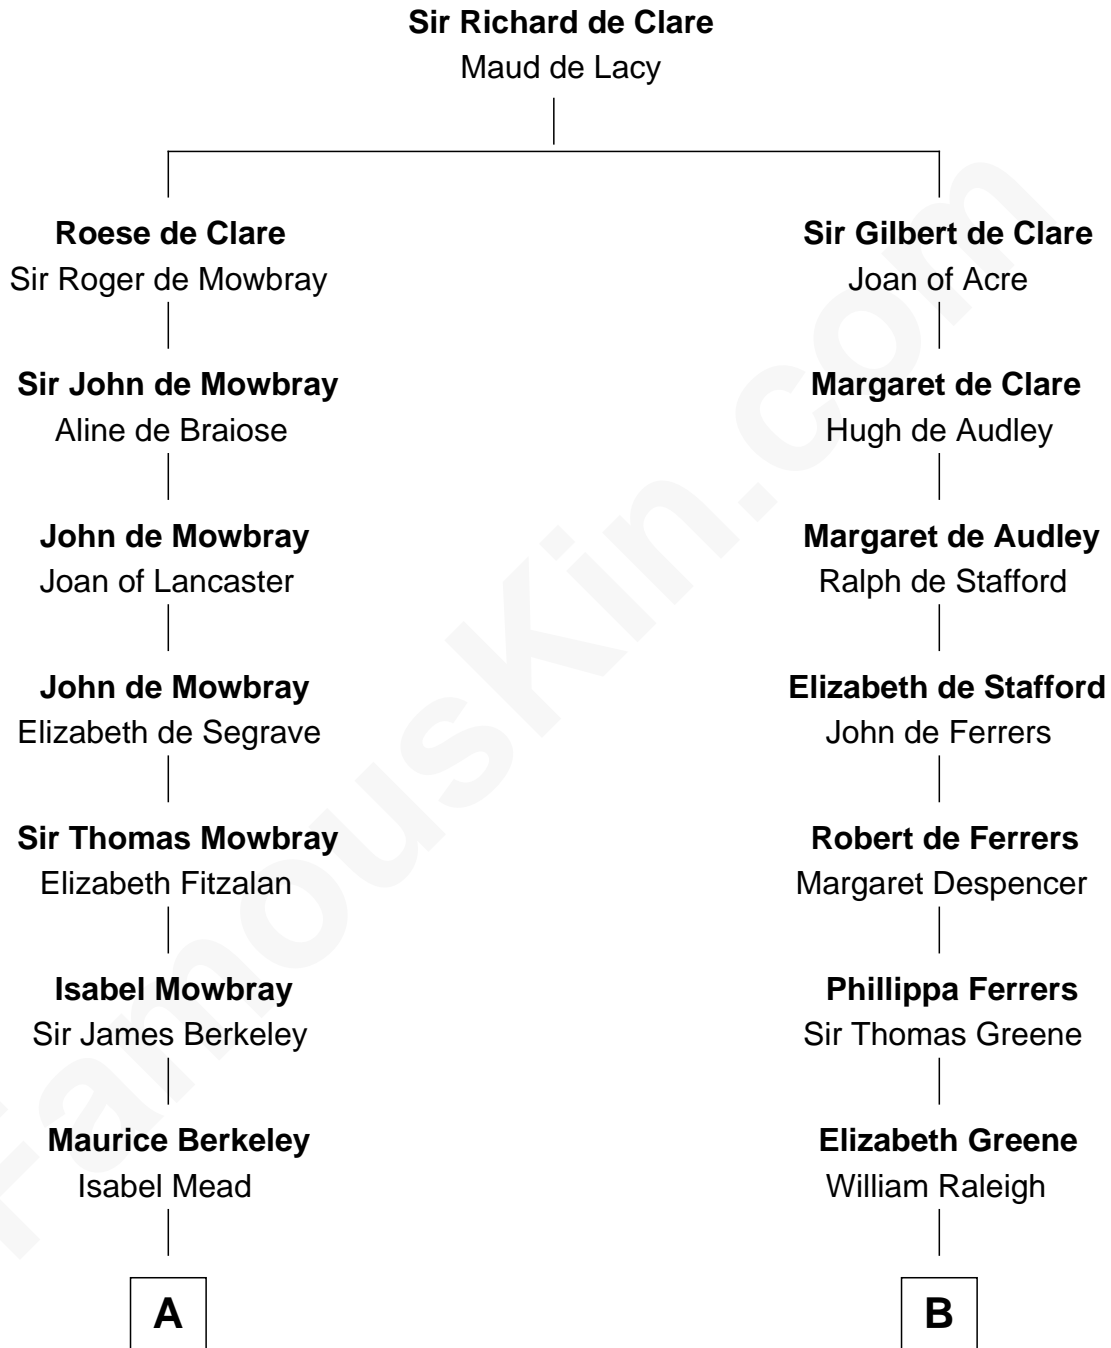

FamousKin.com

Relationship Chart of

Sir Winston Churchill

Prime Minister of the United Kingdom

18th cousin 2 times removed of

Nicholas Gilman

Signer of the U.S. Constitution

C

Frances Anne Emily Vane-Tempest
Sir Charles William Stewart

Frances Anne Emily Vane
Sir John Winston Spencer-Churchill

Randolph Henry Spencer-Churchill
Jeanette Jerome

Sir Winston Churchill
Prime Minister of the United Kingdom