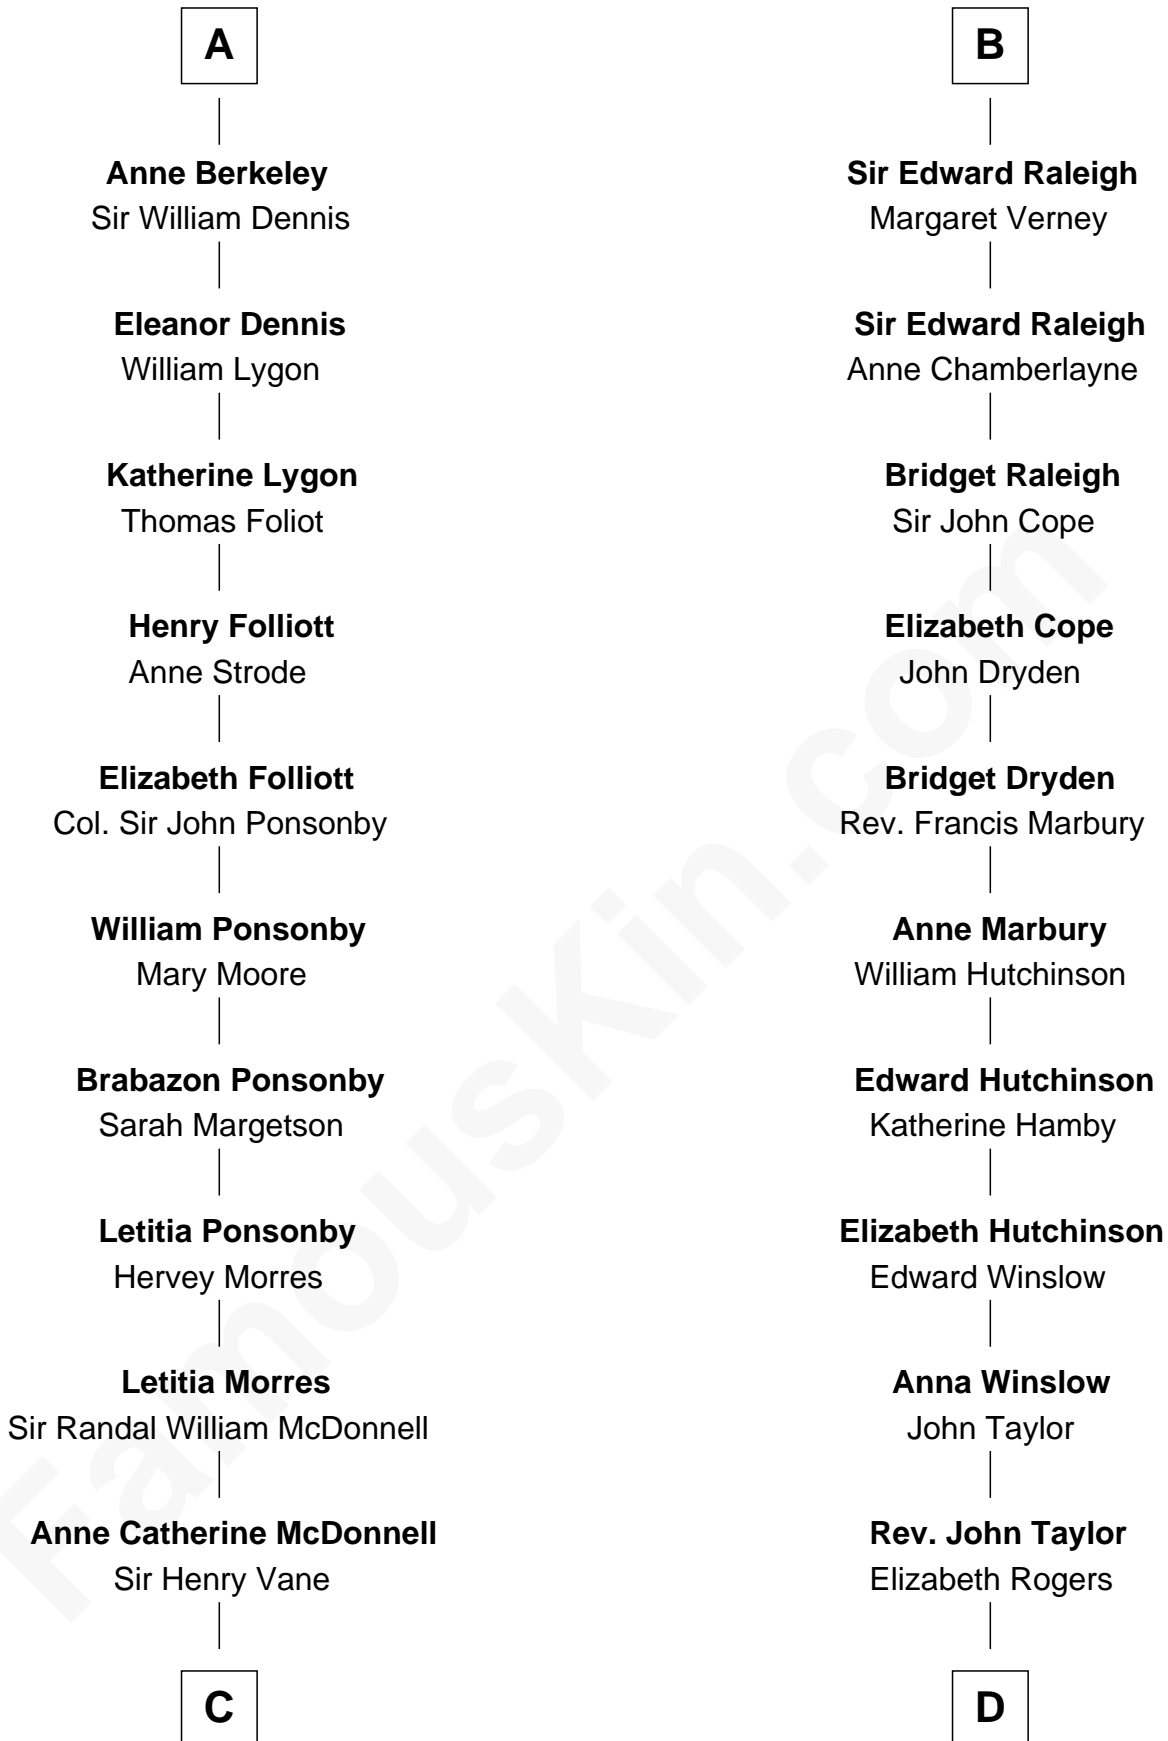

FamousKin.com

Relationship Chart of

Sir Winston Churchill

Prime Minister of the United Kingdom

18th cousin 2 times removed of

Nicholas Gilman

Signer of the U.S. Constitution

C

Frances Anne Emily Vane-Tempest
Sir Charles William Stewart

Frances Anne Emily Vane
Sir John Winston Spencer-Churchill

Randolph Henry Spencer-Churchill
Jeanette Jerome

Sir Winston Churchill
Prime Minister of the United Kingdom