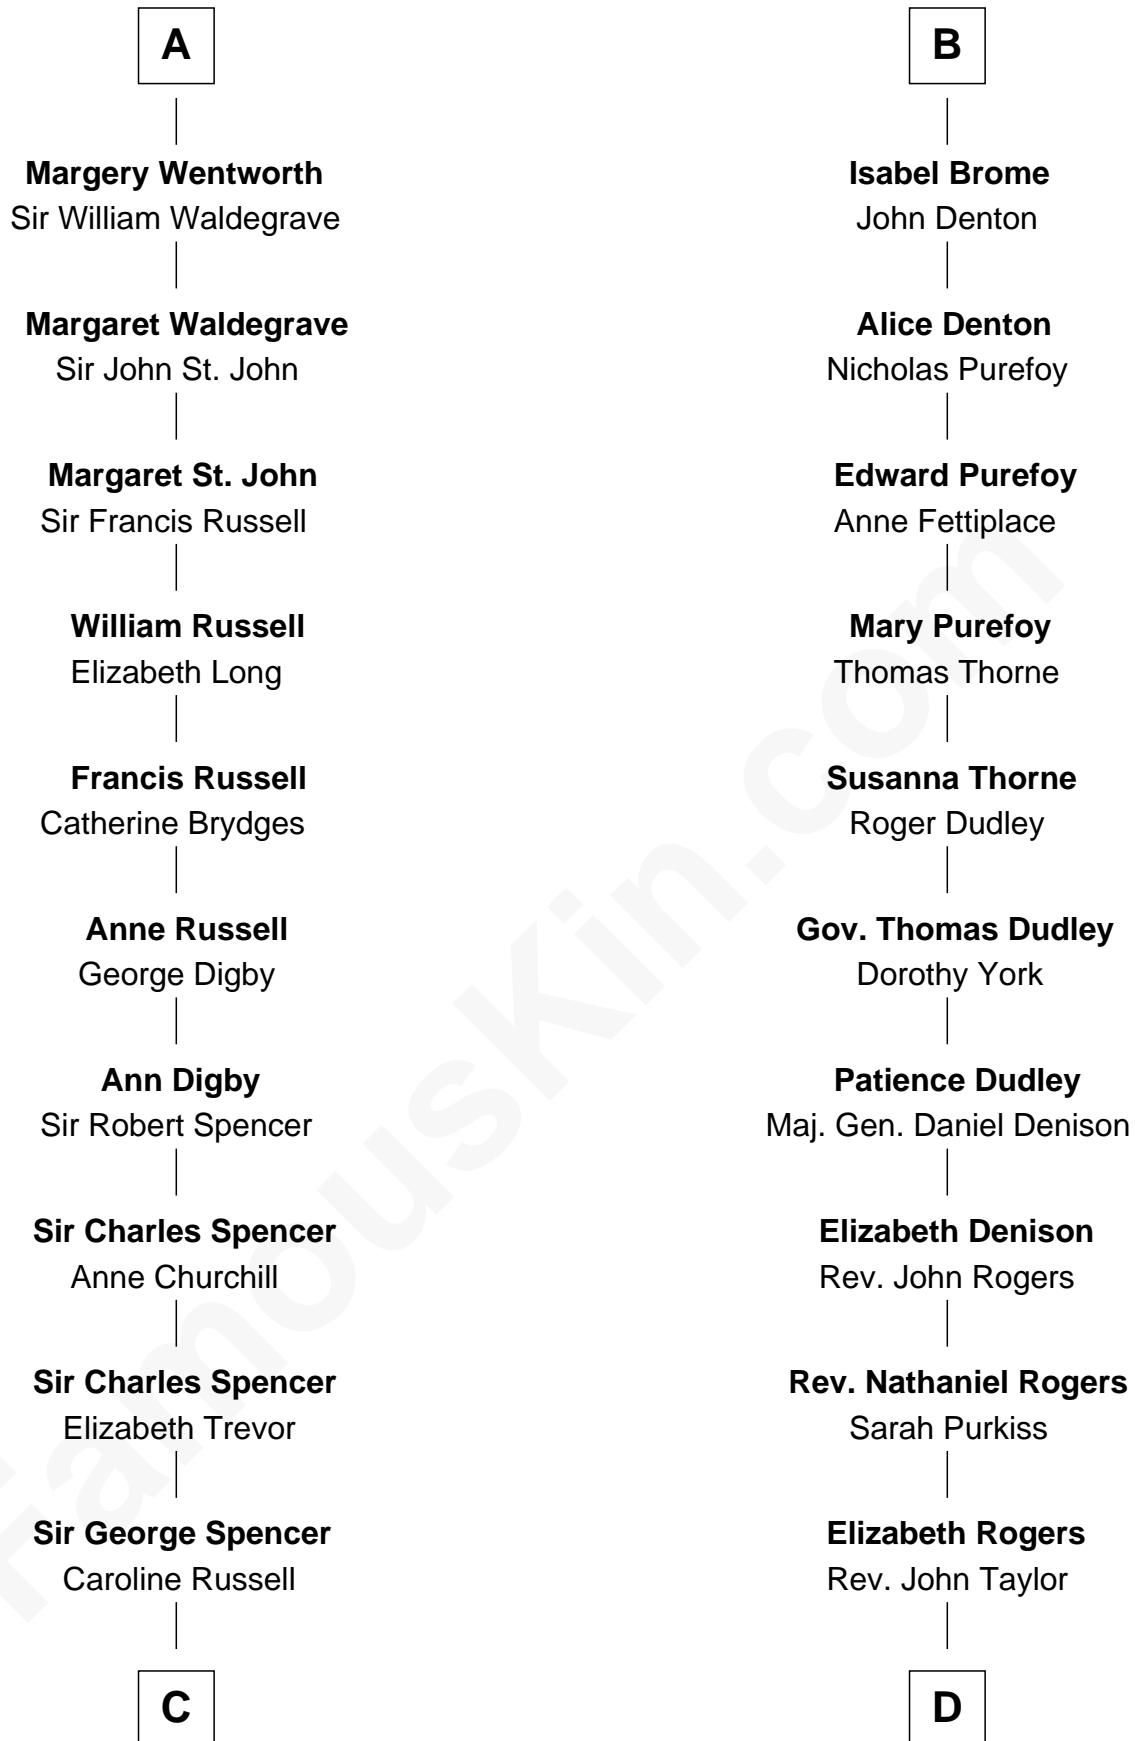

## Relationship Chart of

### Sir Winston Churchill

*Prime Minister of the United Kingdom*

18th cousin 3 times removed of

**Nicholas Gilman**

*Signer of the U.S. Constitution*

**Richard Plantagenet**

-----

**C**

**George Spencer**  
Susan Stewart

**Sir George Spencer-Churchill**  
Jane Stewart

**Sir John Winston Spencer-Churchill**  
Frances Anne Emily Vane

**Randolph Henry Spencer-Churchill**  
Jeanette Jerome

**Sir Winston Churchill**  
*Prime Minister of the United Kingdom*