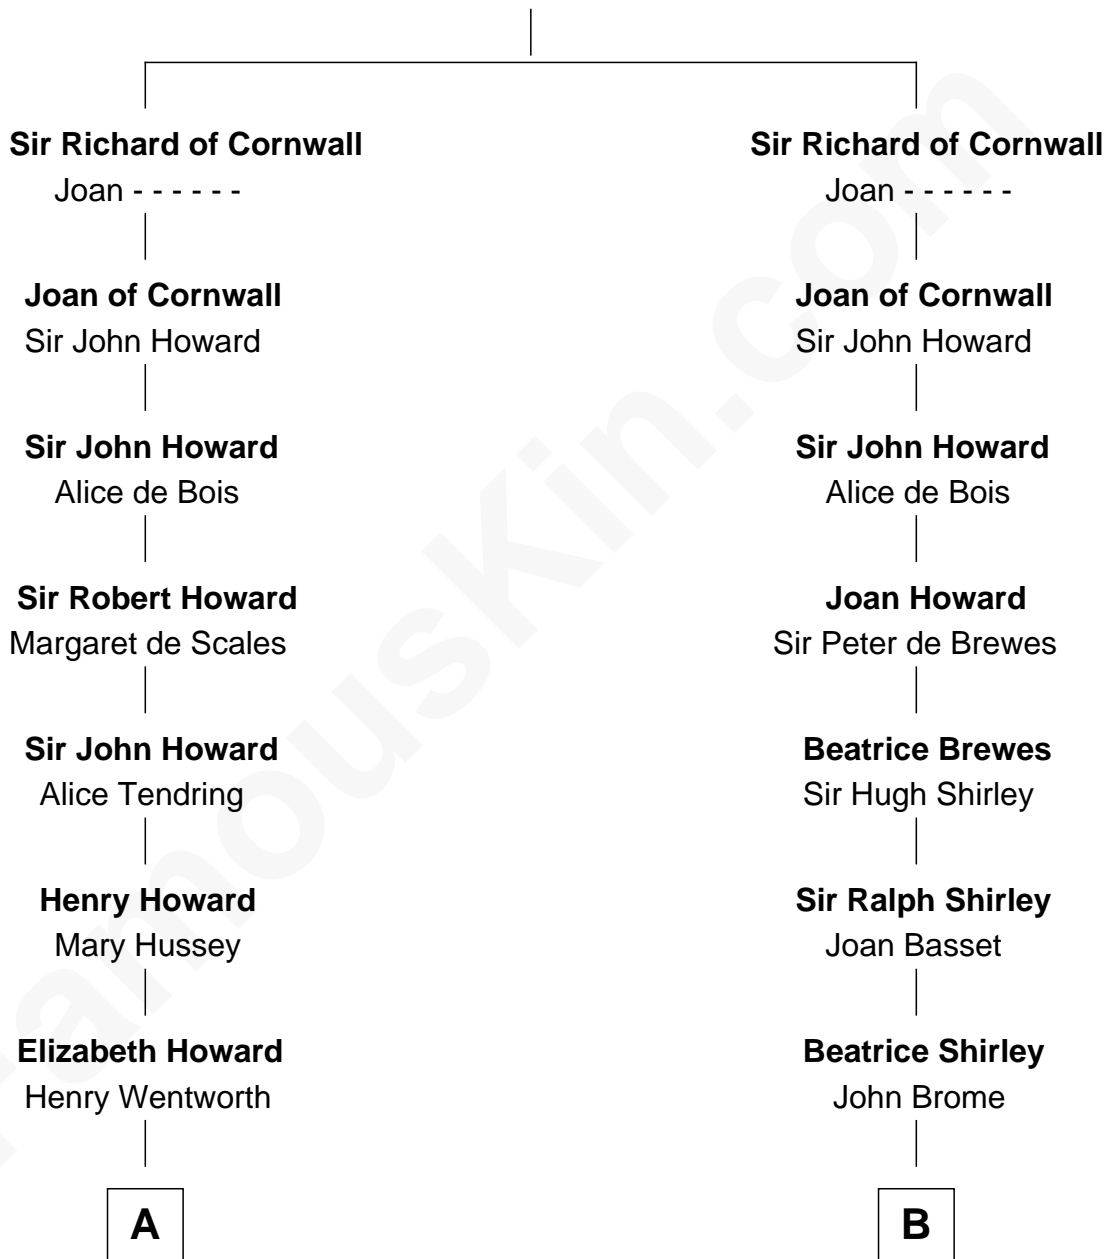

## Relationship Chart of

### Sir Winston Churchill

*Prime Minister of the United Kingdom*

18th cousin 3 times removed of

**Nicholas Gilman**

*Signer of the U.S. Constitution*

**Richard Plantagenet**

-----

**C**

**George Spencer**  
Susan Stewart

**Sir George Spencer-Churchill**  
Jane Stewart

**Sir John Winston Spencer-Churchill**  
Frances Anne Emily Vane

**Randolph Henry Spencer-Churchill**  
Jeanette Jerome

**Sir Winston Churchill**  
*Prime Minister of the United Kingdom*