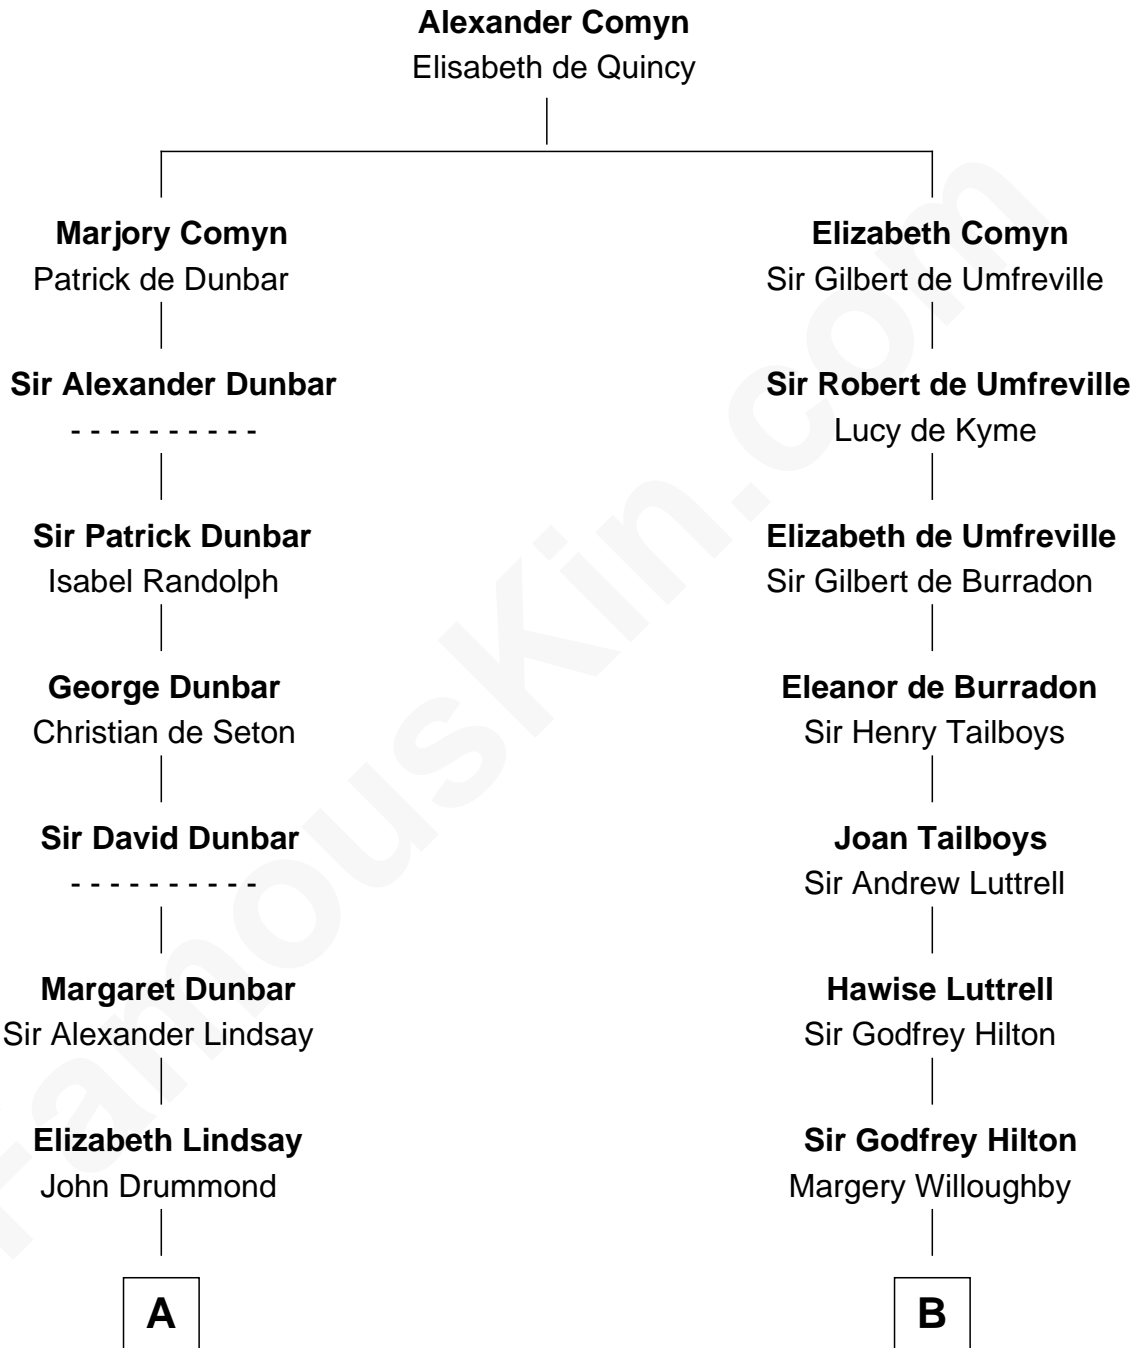

FamousKin.com

Relationship Chart of

Sir Winston Churchill

Prime Minister of the United Kingdom

17th cousin 4 times removed of

Nicholas Gilman

Signer of the U.S. Constitution

C

—
Susan Stewart
George Spencer

—
Sir George Spencer-Churchill
Jane Stewart

—
Sir John Winston Spencer-Churchill
Frances Anne Emily Vane

—
Randolph Henry Spencer-Churchill
Jeanette Jerome

—
Sir Winston Churchill
Prime Minister of the United Kingdom