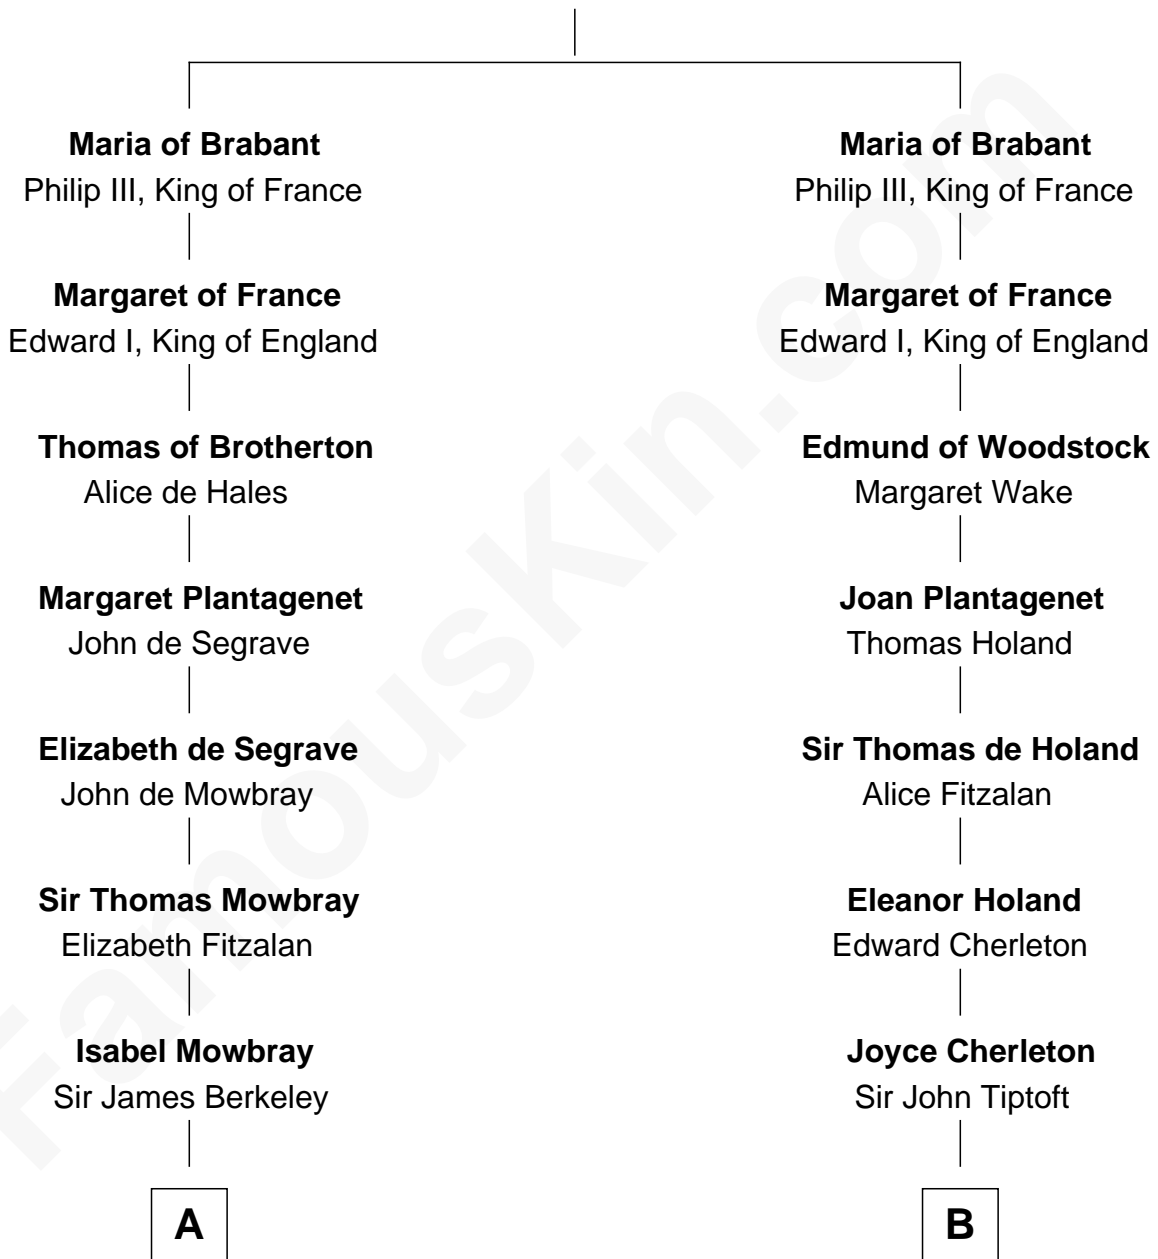

FamousKin.com

Relationship Chart of

Sir Winston Churchill

Prime Minister of the United Kingdom

18th cousin 3 times removed of

Nicholas Gilman

Signer of the U.S. Constitution

Henry III, Duke of Brabant

Adelaide of Burgundy

C

Anne Catherine McDonnell

Sir Henry Vane

Frances Anne Emily Vane-Tempest

Sir Charles William Stewart

Frances Anne Emily Vane

Sir John Winston Spencer-Churchill