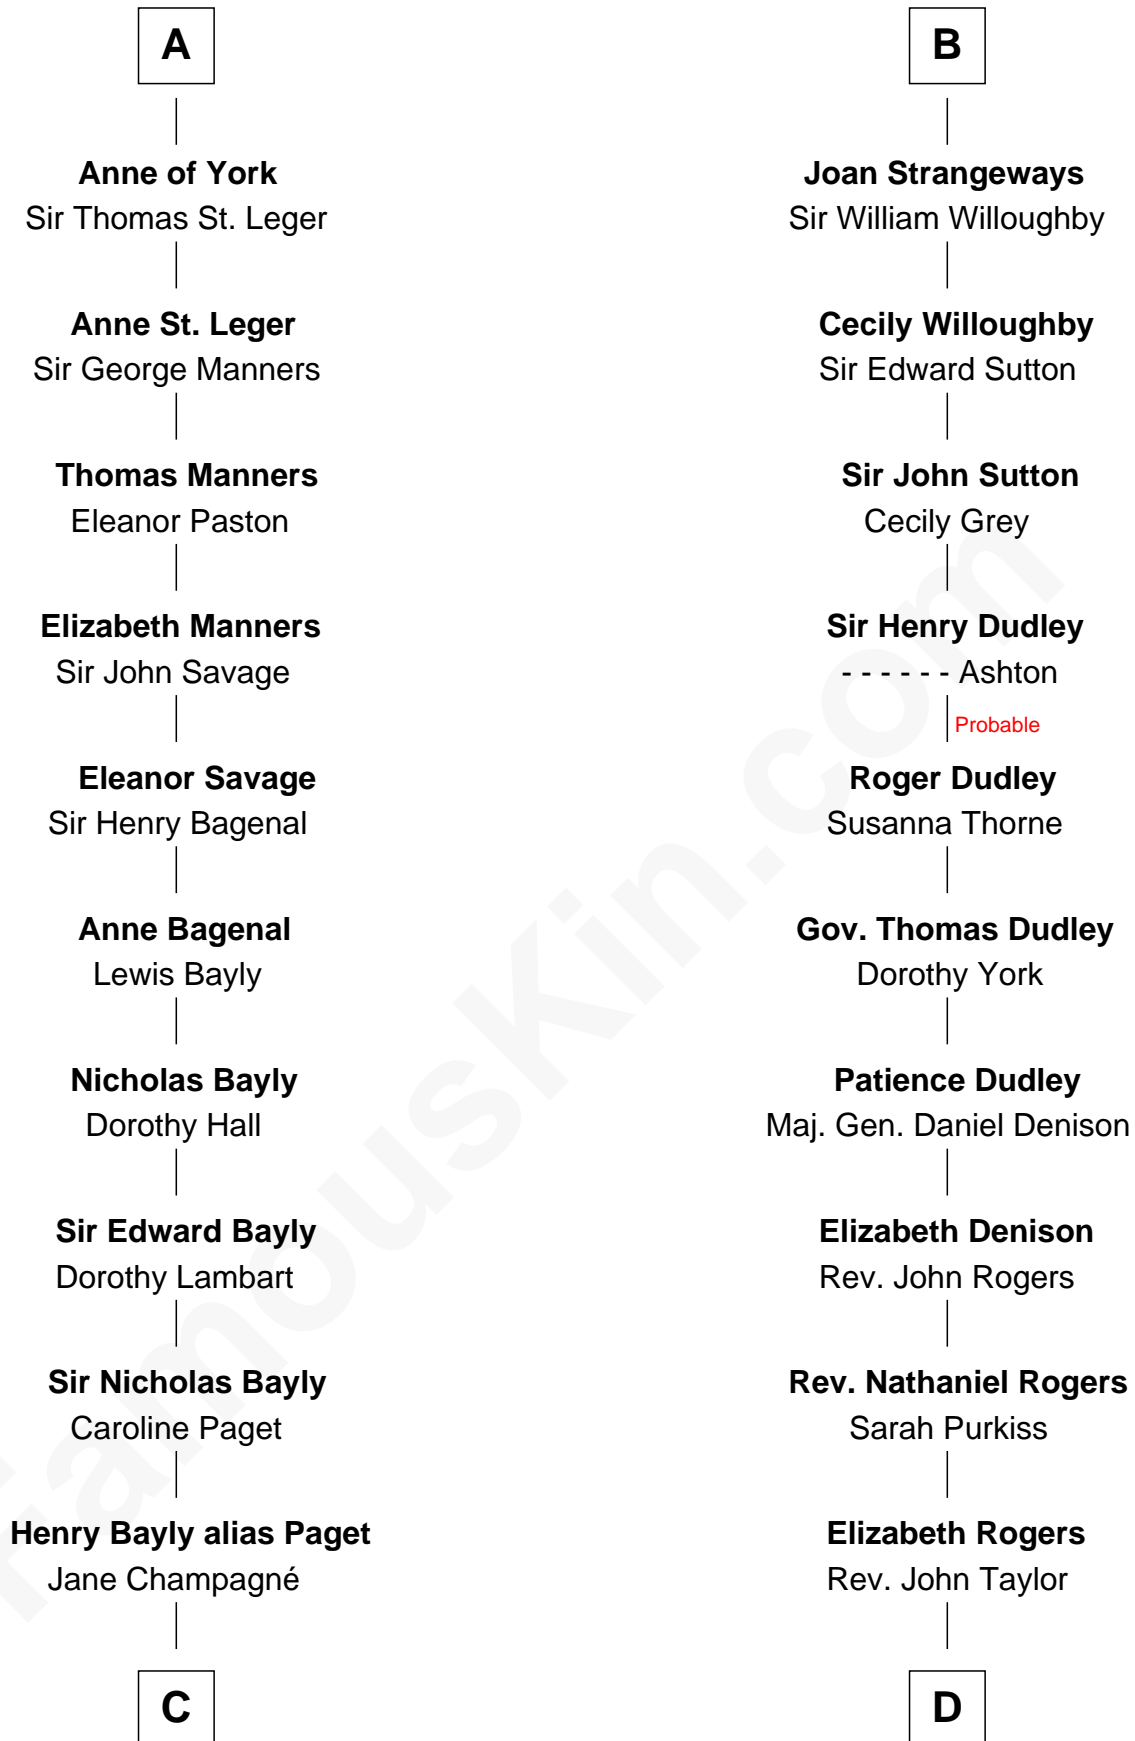

FamousKin.com

Relationship Chart of

Sir Winston Churchill

Prime Minister of the United Kingdom

18th cousin 3 times removed of

Nicholas Gilman

Signer of the U.S. Constitution

Sir William Longespee

Ela of Salisbury

C

Jane Paget
George Stewart

Jane Stewart
Sir George Spencer-Churchill

Sir John Winston Spencer-Churchill
Frances Anne Emily Vane

Randolph Henry Spencer-Churchill
Jeanette Jerome

Sir Winston Churchill
Prime Minister of the United Kingdom