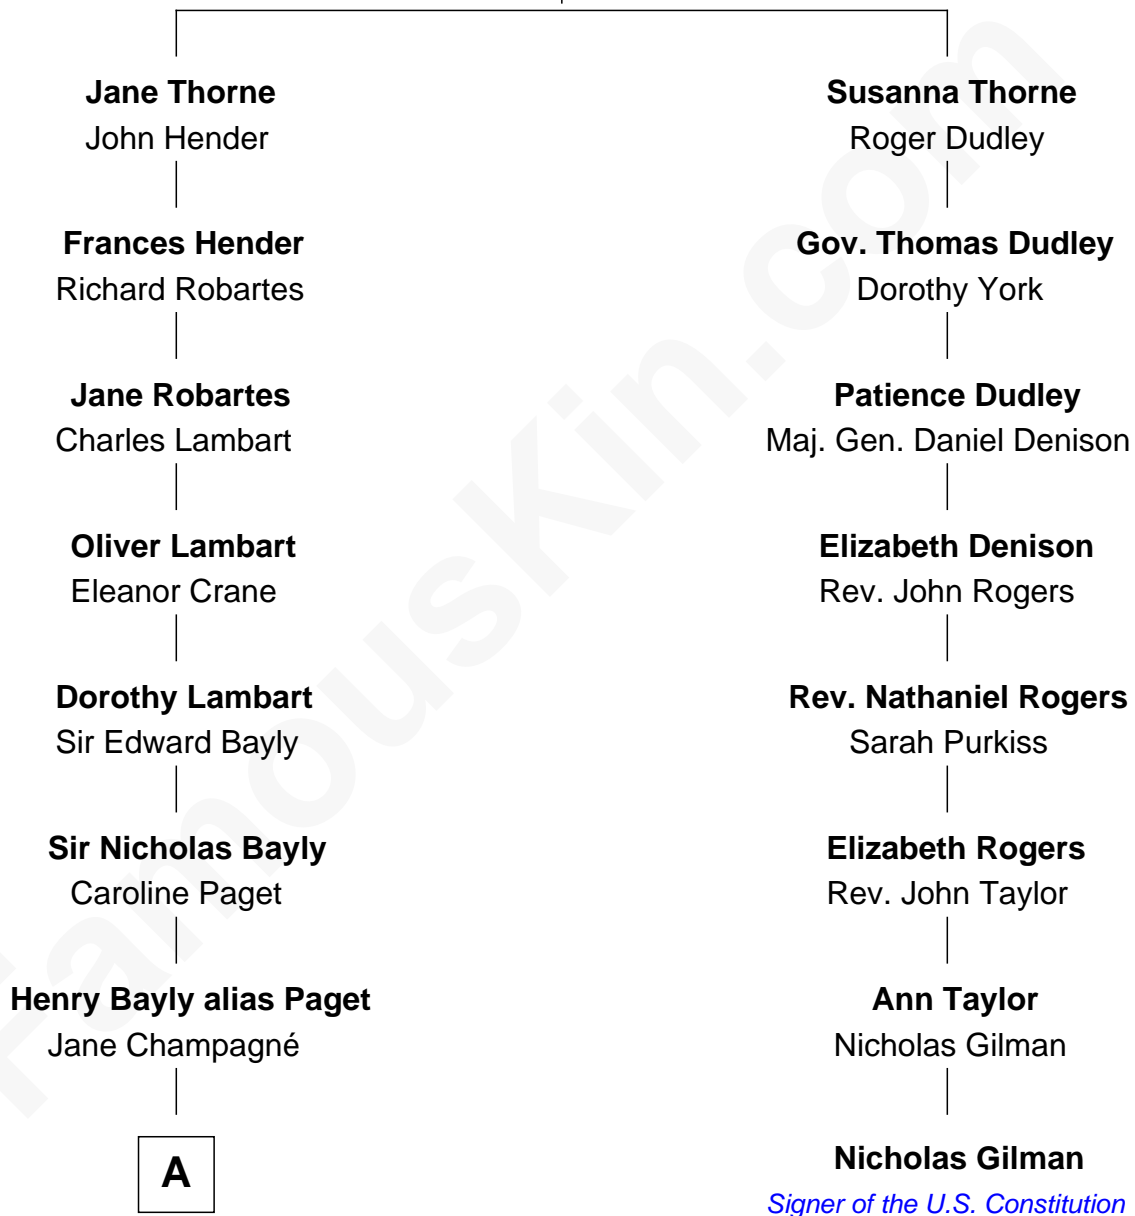

FamousKin.com

Relationship Chart of

Sir Winston Churchill

Prime Minister of the United Kingdom

7th cousin 4 times removed of

Nicholas Gilman

Signer of the U.S. Constitution

Thomas Thorne

Mary Purefoy

A

Jane Paget
George Stewart

Jane Stewart
Sir George Spencer-Churchill

Sir John Winston Spencer-Churchill
Frances Anne Emily Vane

Randolph Henry Spencer-Churchill
Jeanette Jerome

Sir Winston Churchill
Prime Minister of the United Kingdom