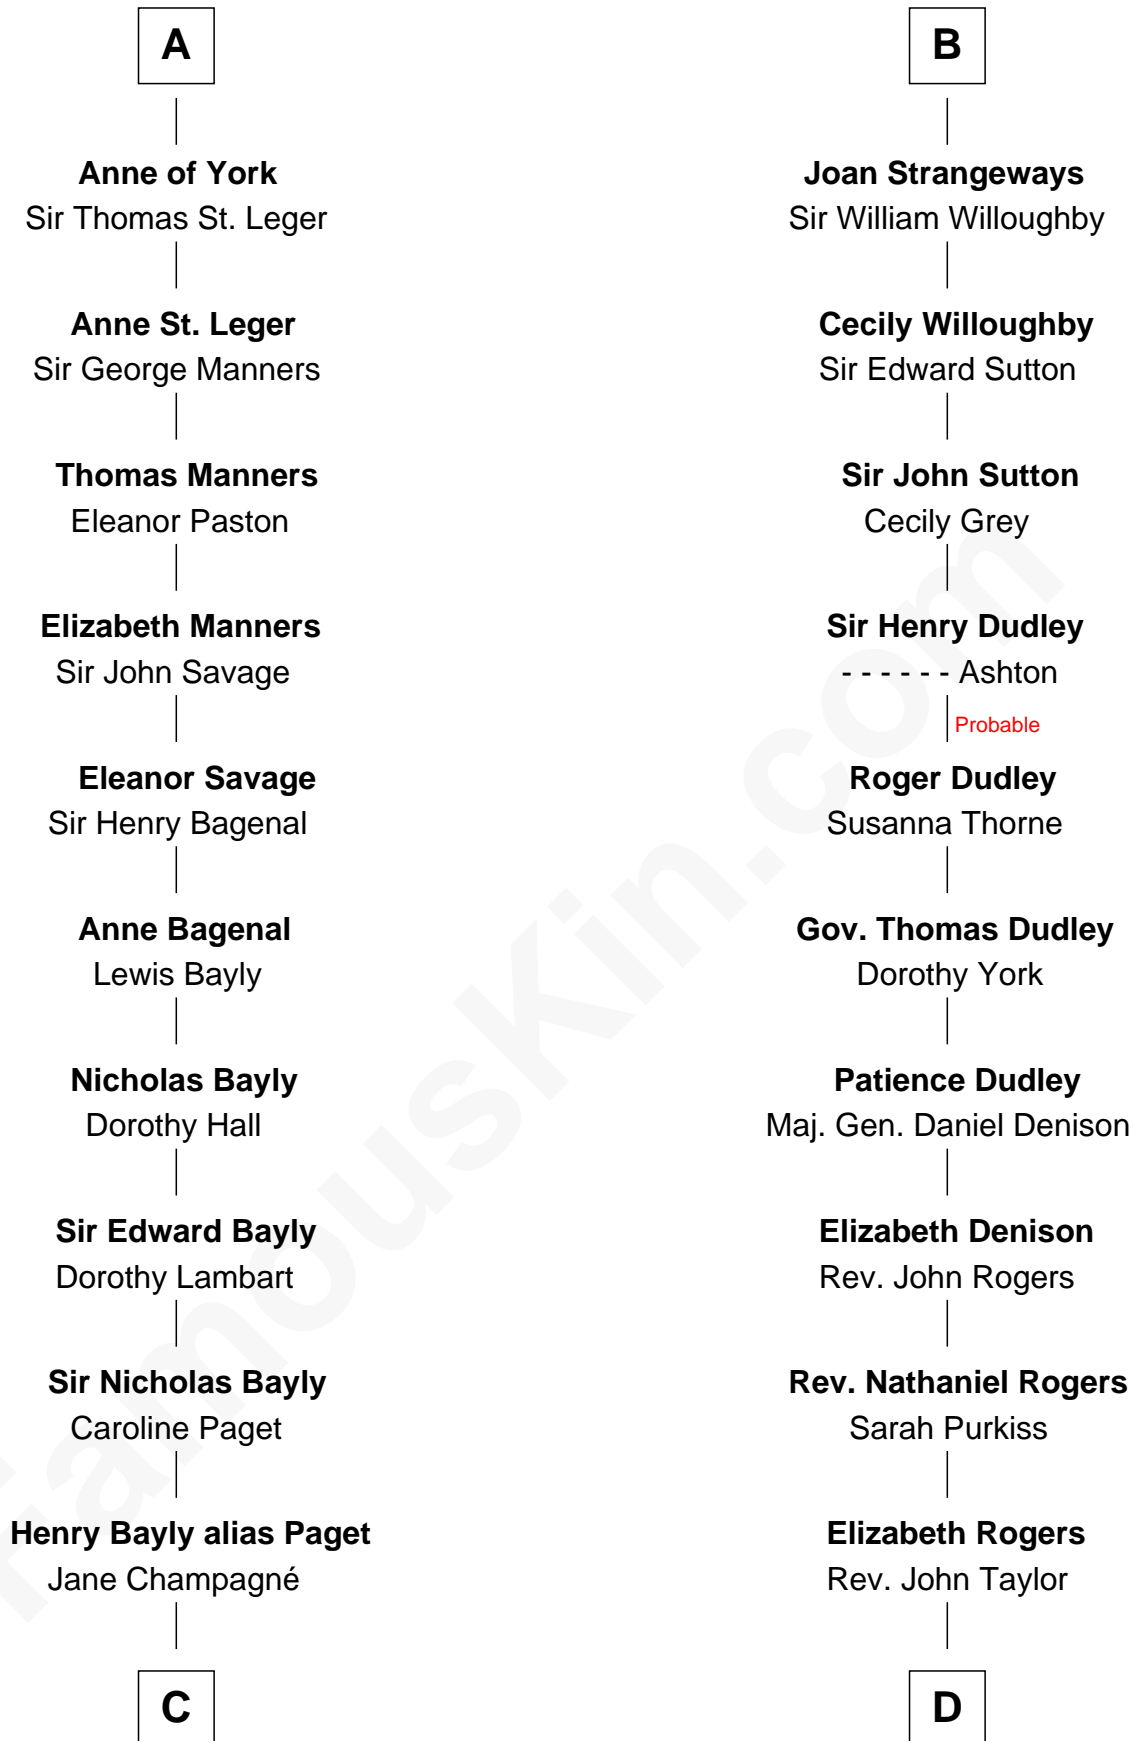

FamousKin.com

Relationship Chart of

Sir Winston Churchill

Prime Minister of the United Kingdom

18th cousin 3 times removed of

Nicholas Gilman

Signer of the U.S. Constitution

C

Jane Paget
George Stewart

Jane Stewart
Sir George Spencer-Churchill

Sir John Winston Spencer-Churchill
Frances Anne Emily Vane

Randolph Henry Spencer-Churchill
Jeanette Jerome

Sir Winston Churchill
Prime Minister of the United Kingdom