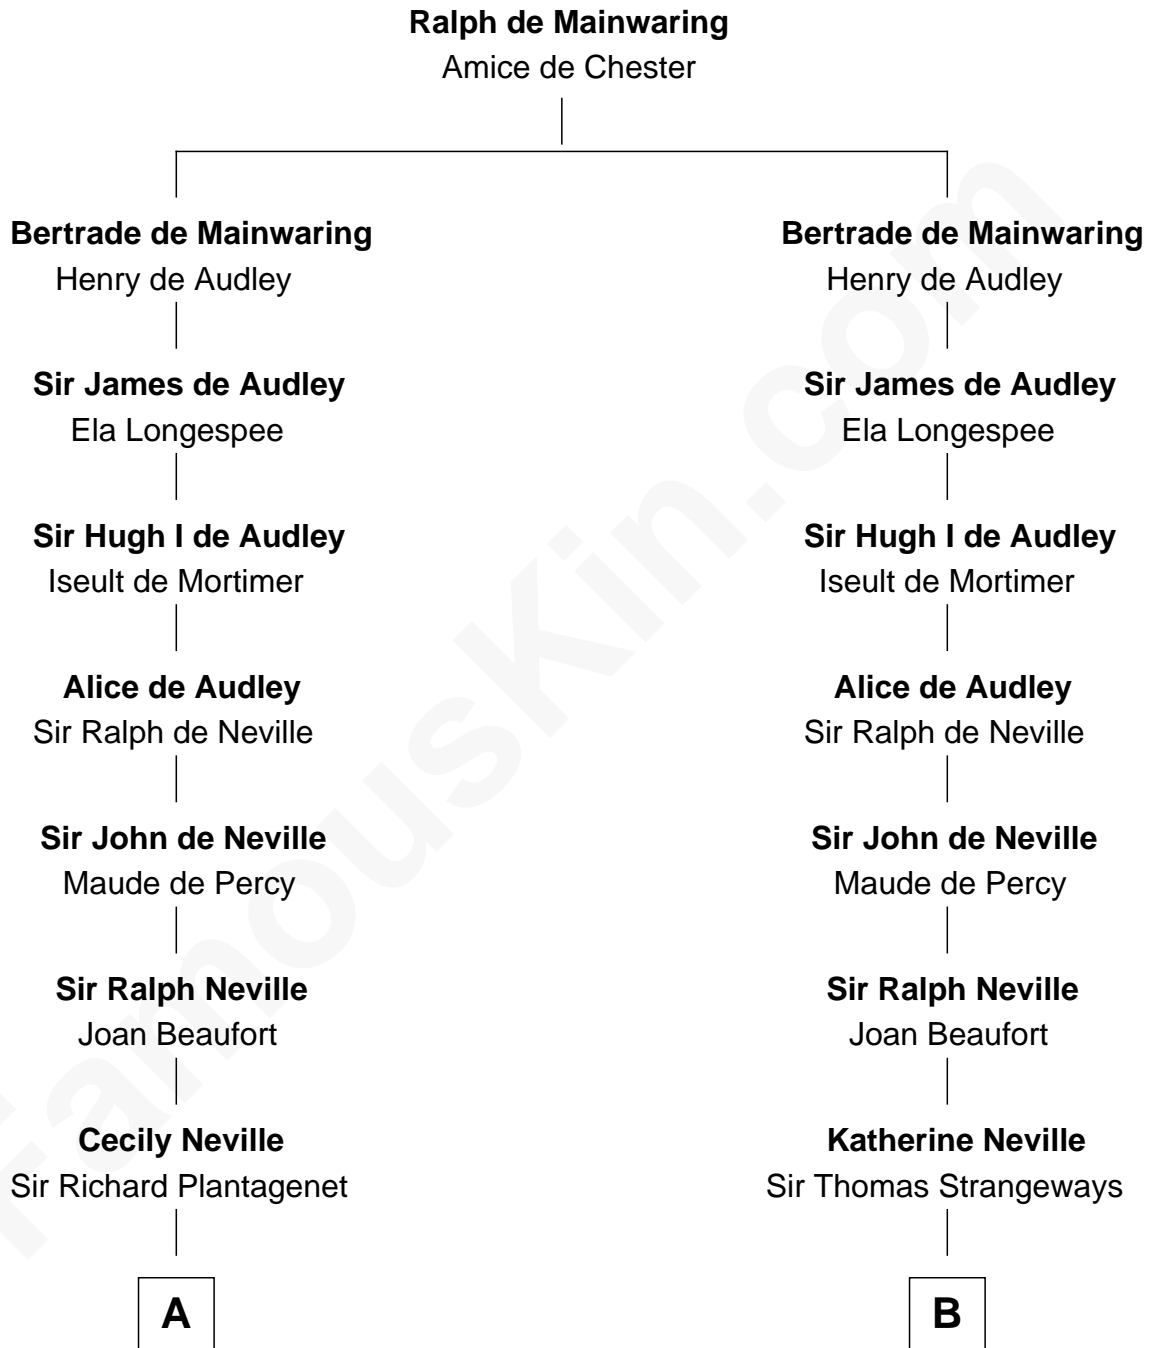

FamousKin.com

Relationship Chart of

Sir Winston Churchill

Prime Minister of the United Kingdom

18th cousin 3 times removed of

Nicholas Gilman

Signer of the U.S. Constitution

C

Jane Paget
George Stewart

Jane Stewart
Sir George Spencer-Churchill

Sir John Winston Spencer-Churchill
Frances Anne Emily Vane

Randolph Henry Spencer-Churchill
Jeanette Jerome

Sir Winston Churchill
Prime Minister of the United Kingdom