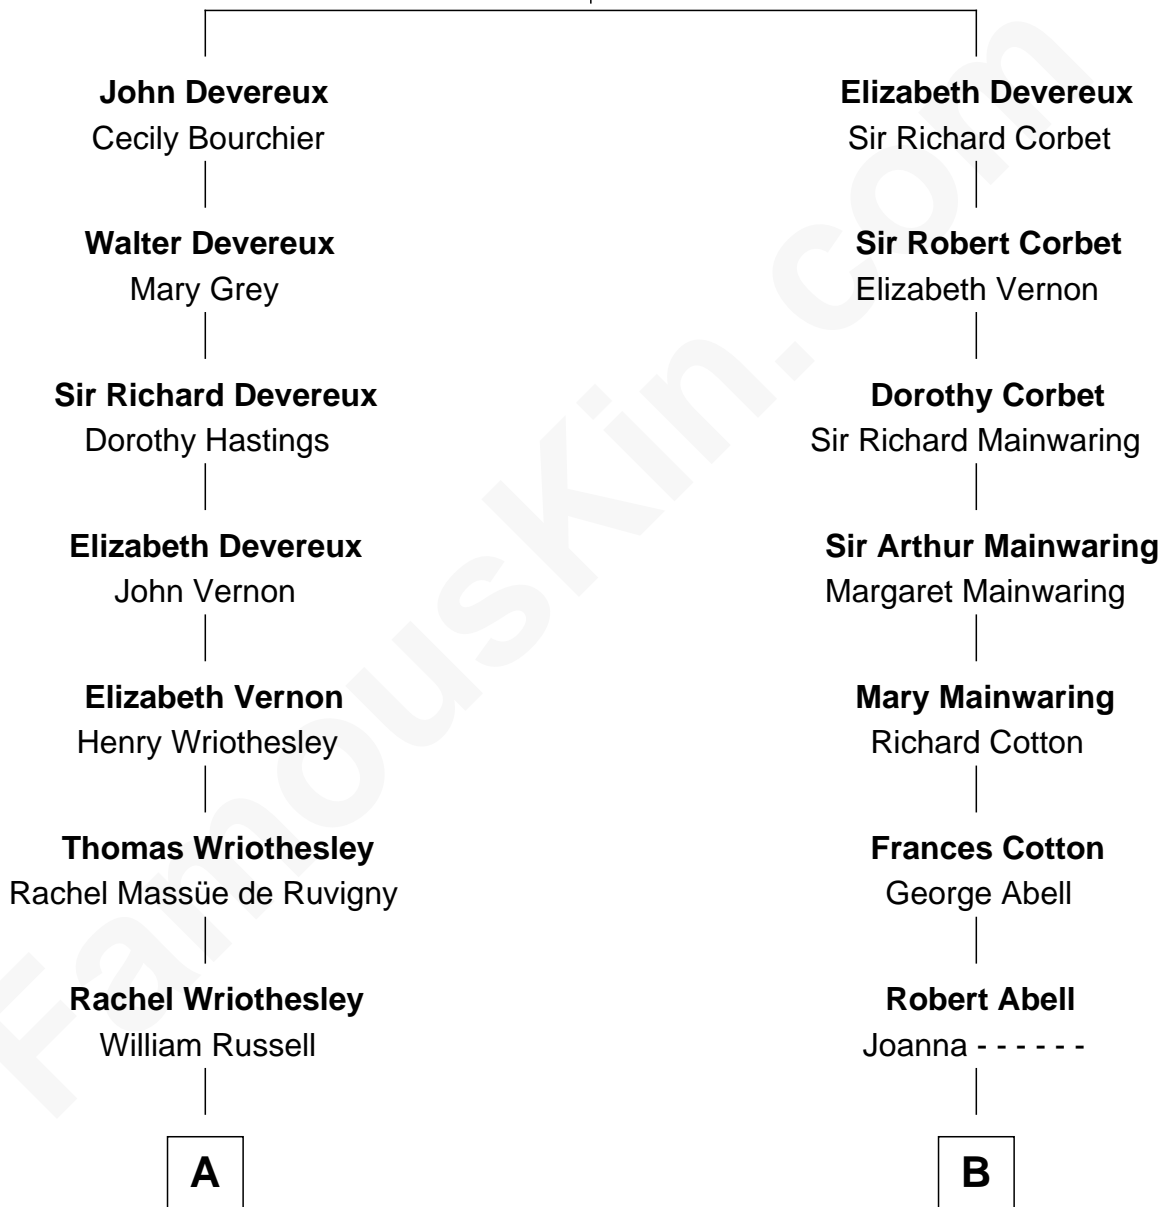

## Relationship Chart of

### Sir Winston Churchill

*Prime Minister of the United Kingdom*

14th cousin 4 times removed of

**Richard Gere**

*Movie Actor*

**Sir Walter Devereux**

Anne Ferrers

**C**