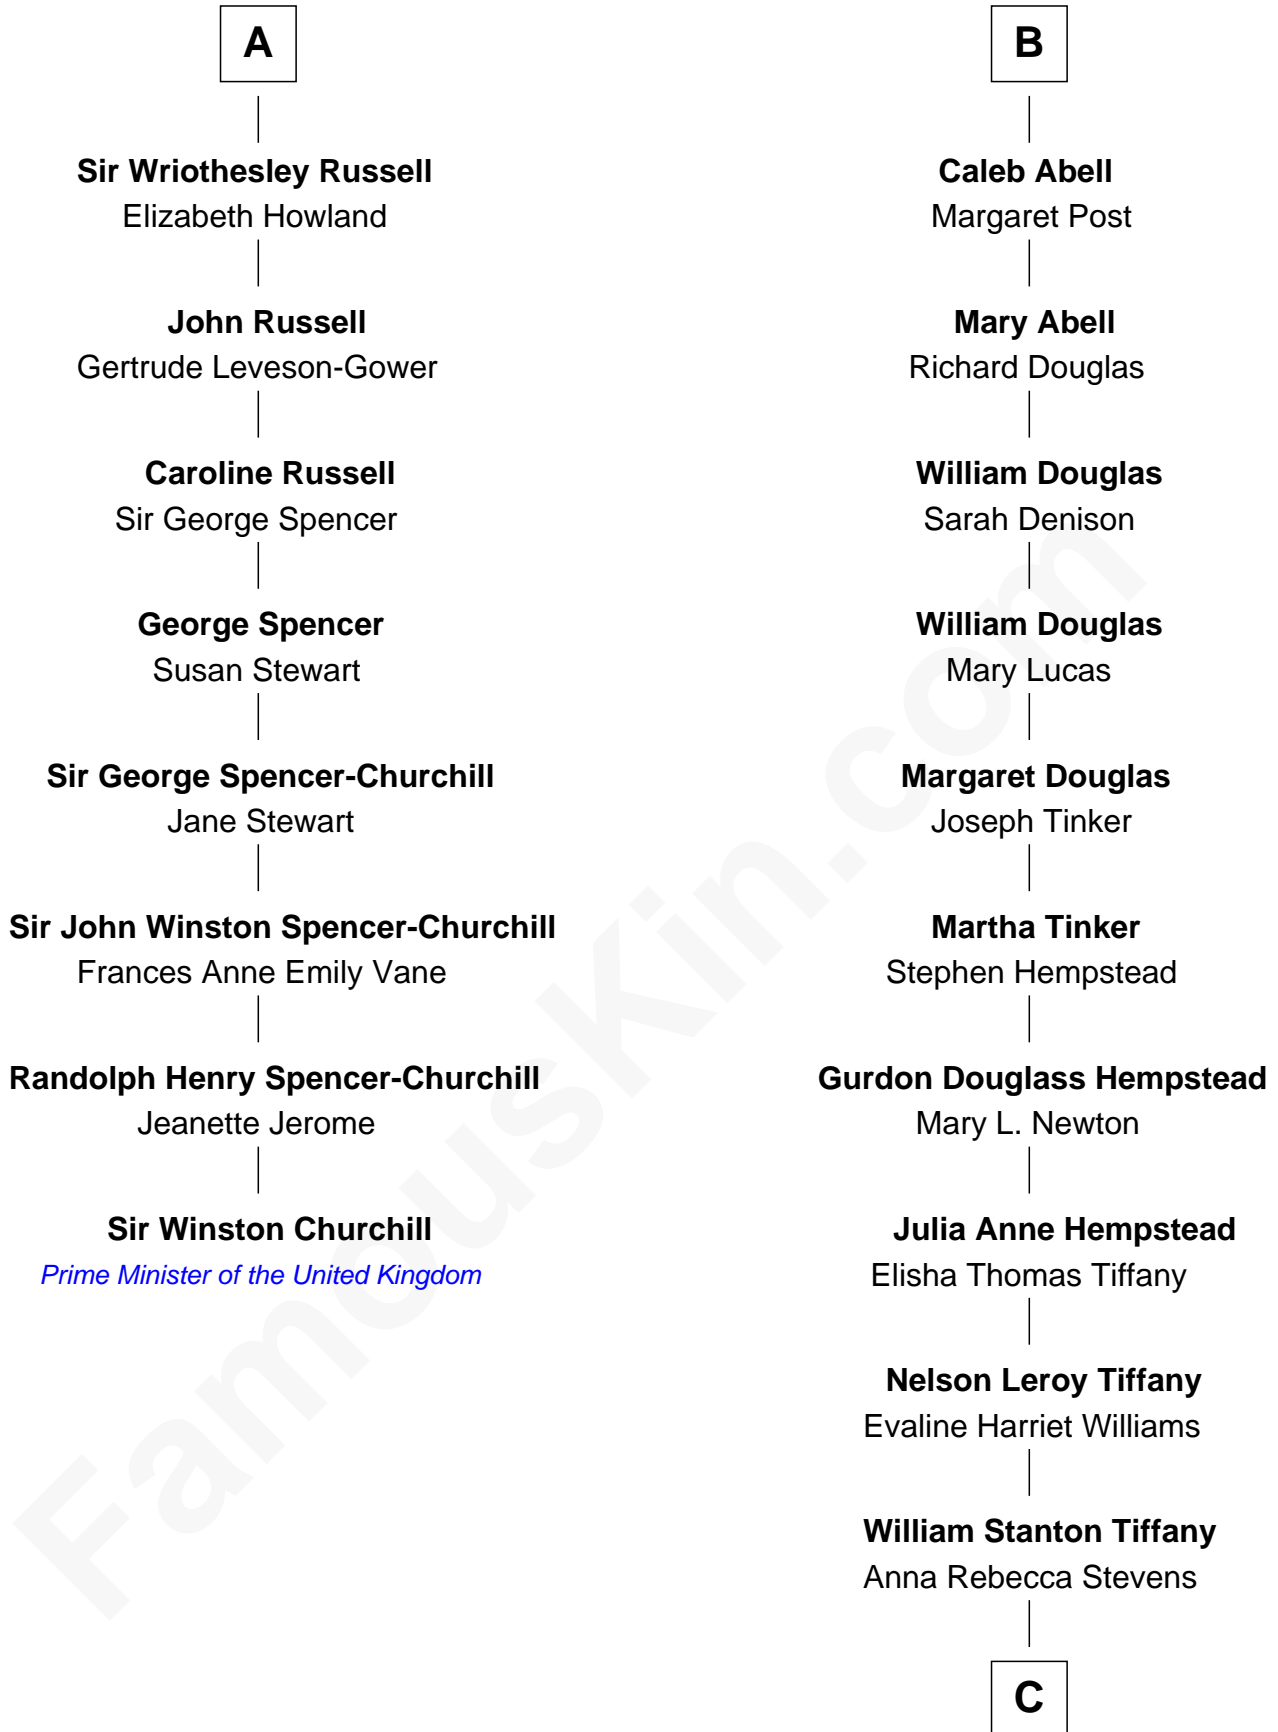

## Relationship Chart of

### Sir Winston Churchill

*Prime Minister of the United Kingdom*

14th cousin 4 times removed of

**Richard Gere**

*Movie Actor*

**Sir Walter Devereux**

Anne Ferrers

**C**