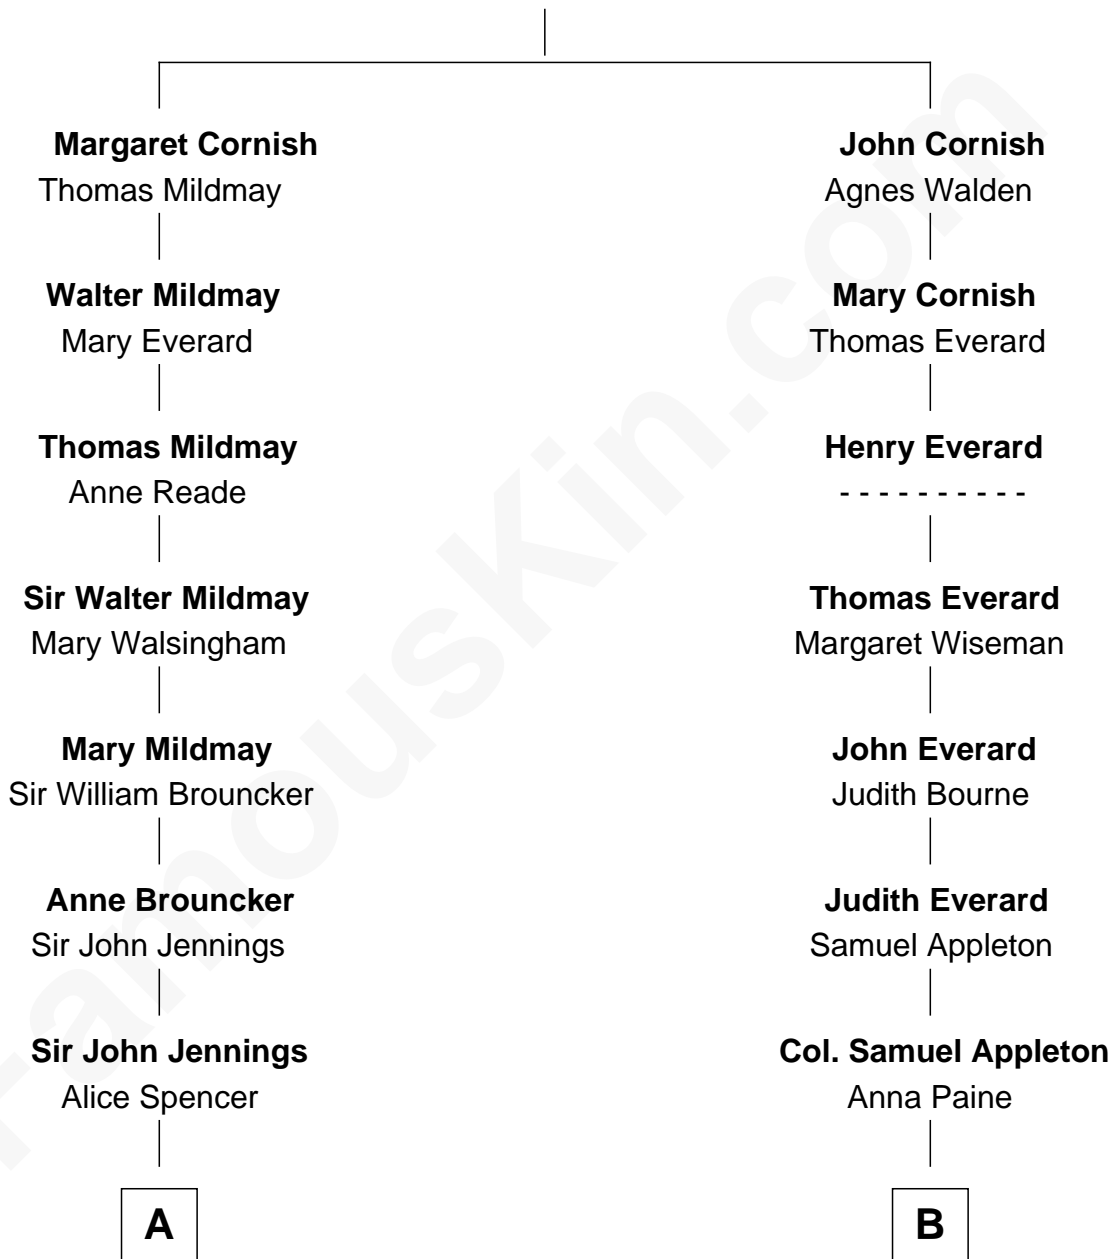

FamousKin.com

Relationship Chart of

Sir Winston Churchill

Prime Minister of the United Kingdom

16th cousin 2 times removed of

Ben Affleck

Movie Actor

John Cornish