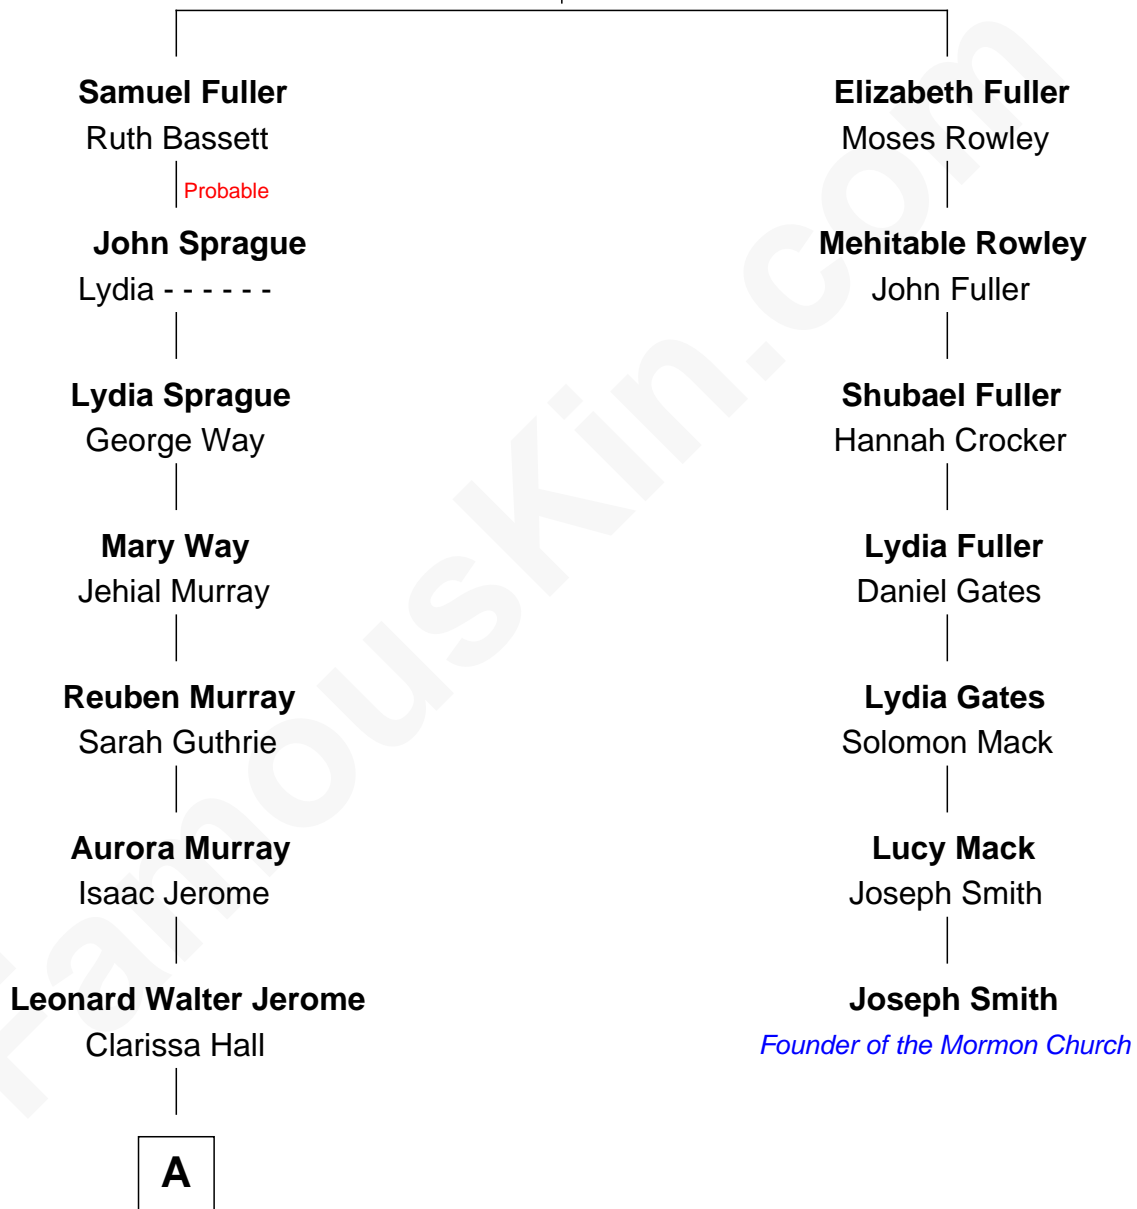

FamousKin.com

Relationship Chart of

Sir Winston Churchill

Prime Minister of the United Kingdom

6th cousin 2 times removed of

Joseph Smith

Founder of the Mormon Church

Dr. Matthew Fuller

Frances Hunsden

A

—
Jeanette Jerome

Randolph Henry Spencer-Churchill

—
Sir Winston Churchill

Prime Minister of the United Kingdom

FamousKin.com